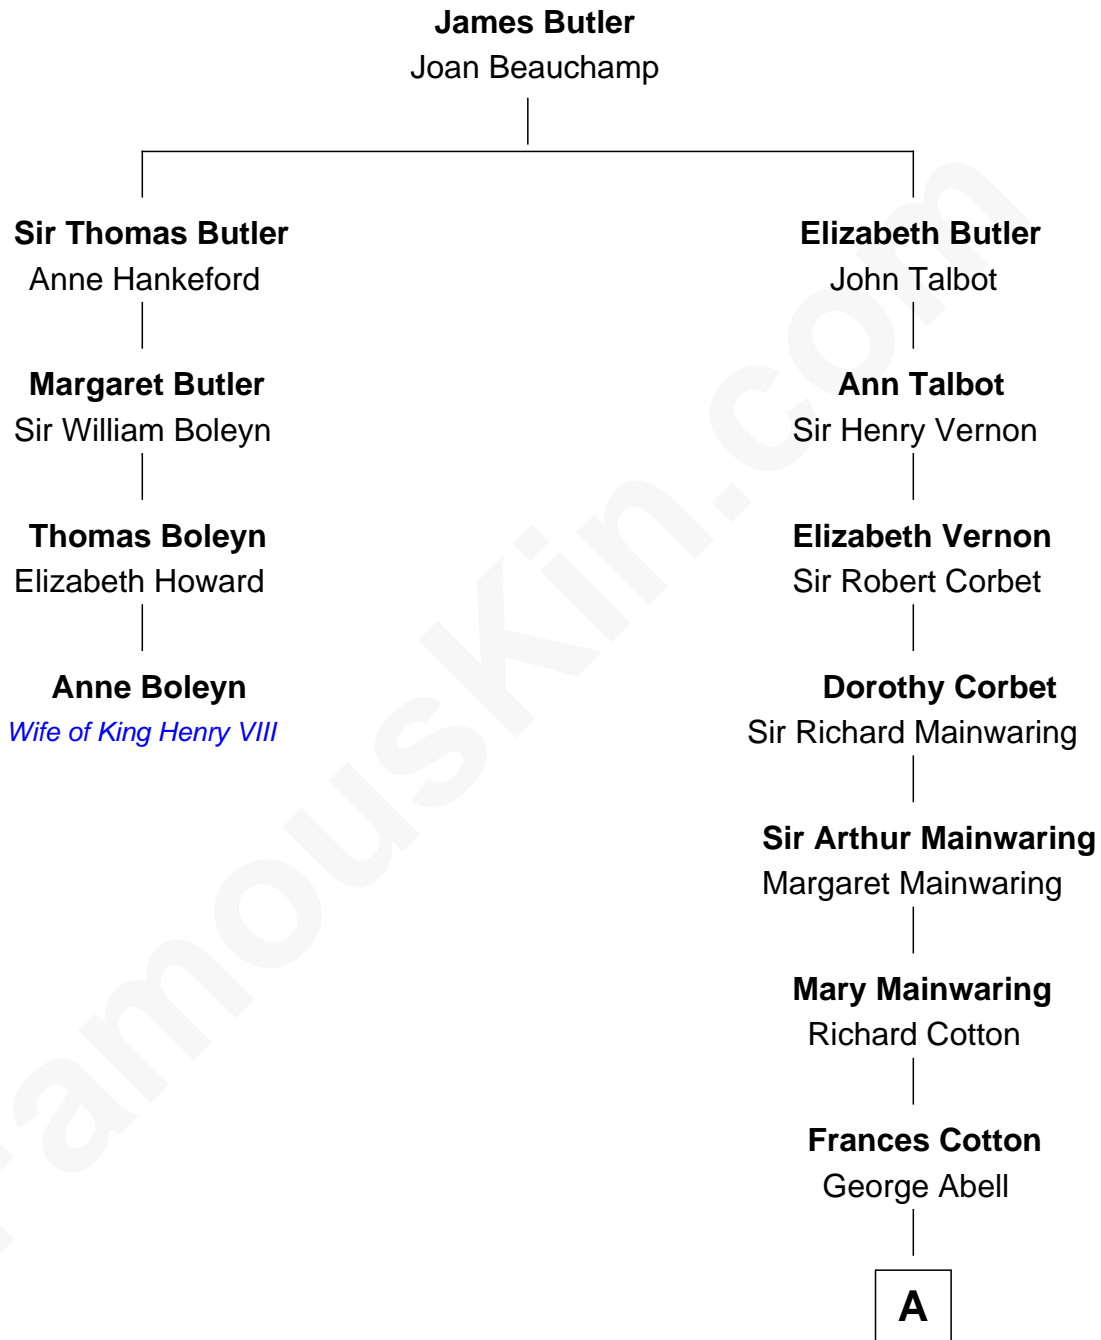

# FamousKin.com Relationship Chart of

**Anne Boleyn**

*2nd Wife of King Henry VIII*

3rd cousin 14 times removed of

**Elizabeth Montgomery**

*TV Actress - "Bewitched"*

**A**

**Robert Abell**  
Joanna - - - - -

**Mary Abell**  
Rev. Samuel Luther

**Samuel Luther**  
Sarah - - - - -

**Consider Luther**  
Margaret Jewett

**Sarah Luther**  
John Barney

**Benjamin Barney**  
Elizabeth Ackley

**Nathan Barney**  
Hannah Carey

**Nathan Barney**  
Mary A. Deverell

**Mary Weed Barney**  
Henry Montgomery

**Henry Montgomery**  
Elizabeth Bryan Allen

**Elizabeth Montgomery**  
*TV Actress - "Bewitched"*