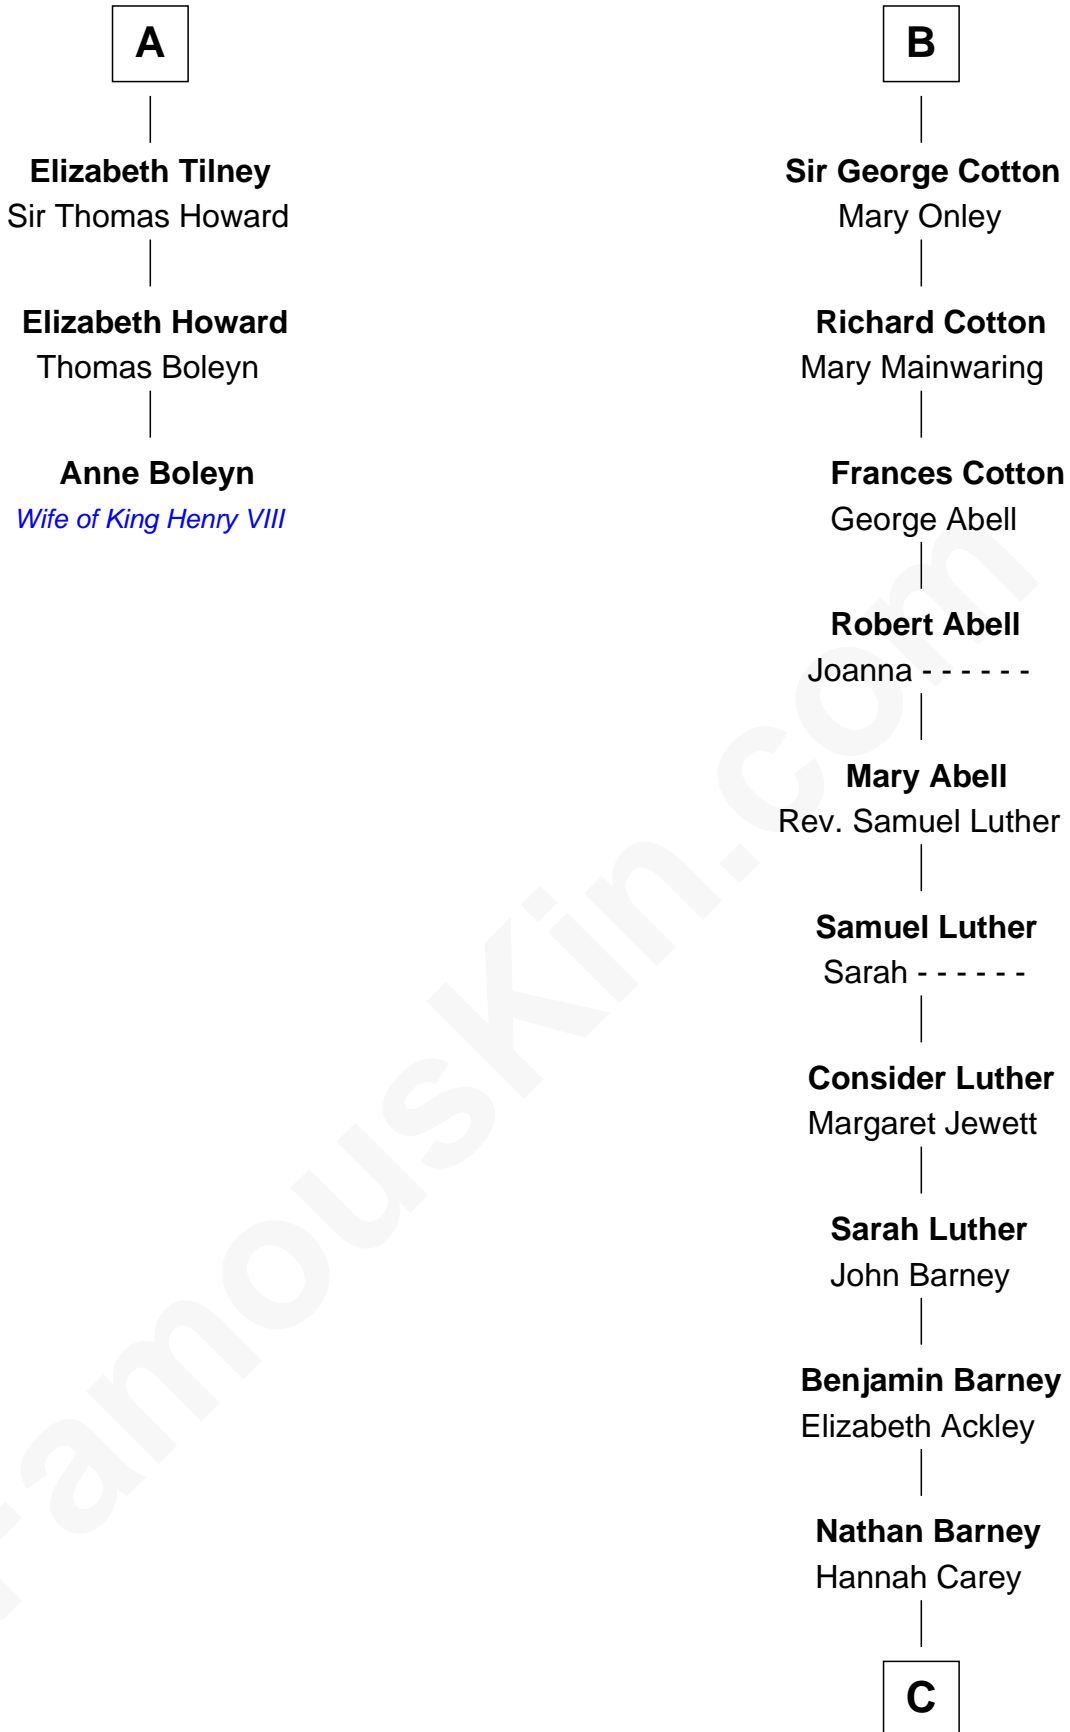

FamousKin.com Relationship Chart of

Anne Boleyn

2nd Wife of King Henry VIII

9th cousin 11 times removed of

Elizabeth Montgomery

TV Actress - "Bewitched"

Sir William de Cantilupe

Eve de Braiose

Elizabeth Cheney
Sir Frederick Tilney

A

Milicent de Cantilupe
Eudo la Zouche

Eve la Zouche
Sir Maurice de Berkeley

Thomas de Berkeley
Katherine de Clyvedon

Sir John Berkeley
Elizabeth Betteshorne

Elizabeth Berkeley
Sir John Sutton

Jane Sutton
Thomas Mainwaring

Cecily Mainwaring
John Cotton

B

C

Nathan Barney

Mary A. Deverell

Mary Weed Barney

Henry Montgomery