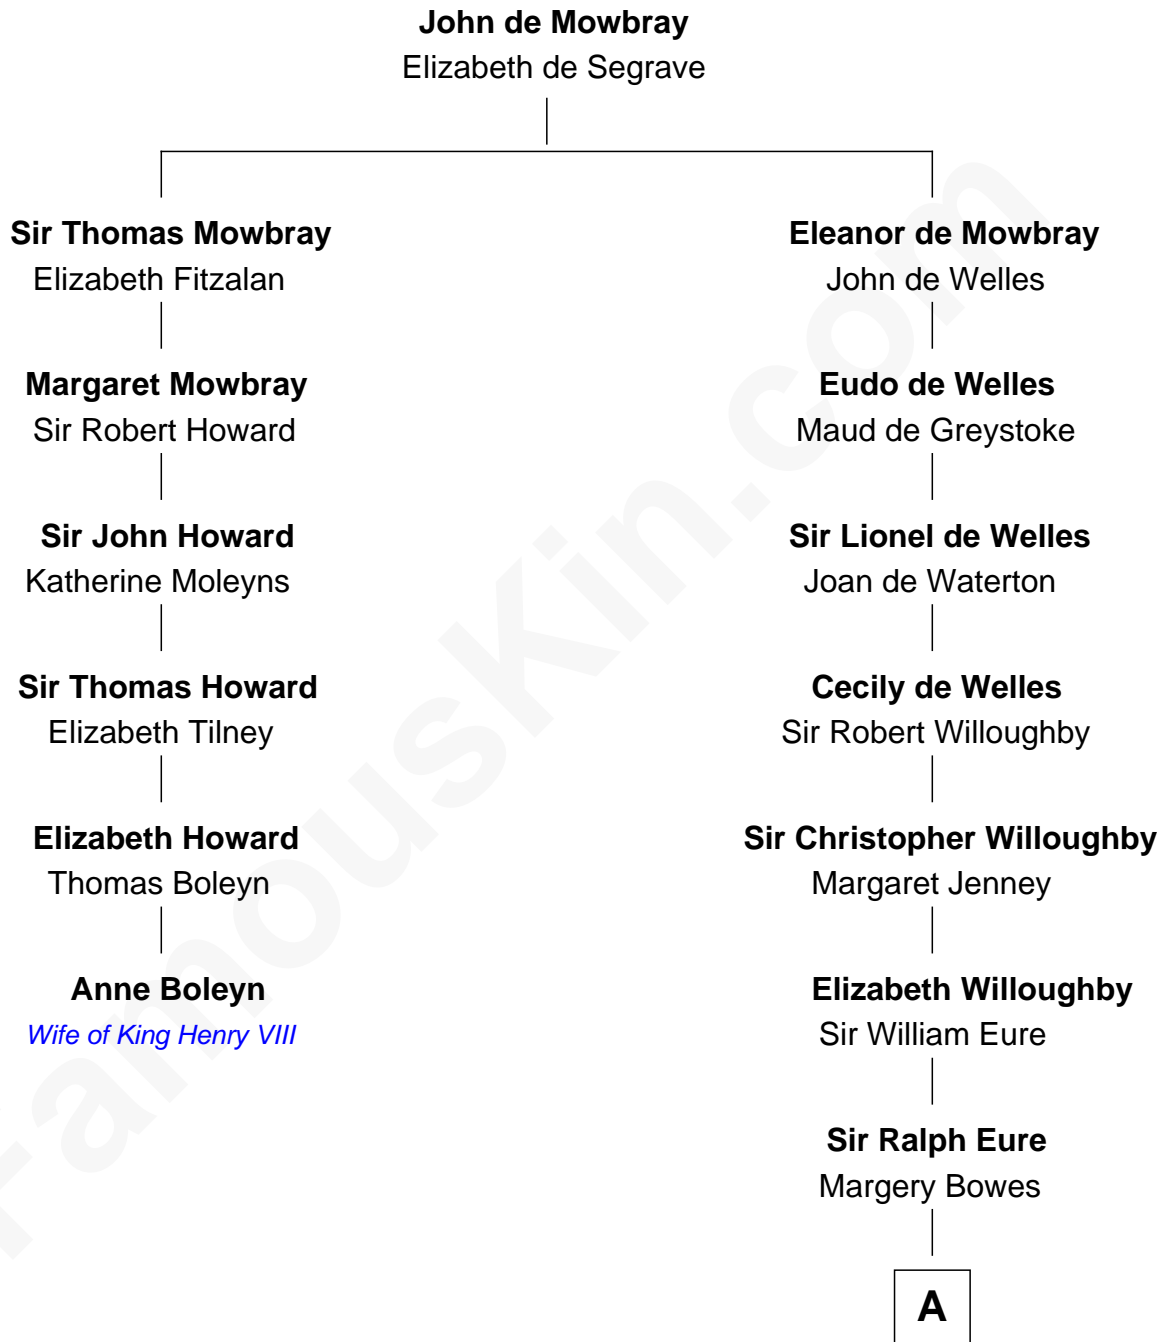

# FamousKin.com Relationship Chart of

**Anne Boleyn**

*2nd Wife of King Henry VIII*

5th cousin 14 times removed of

**Elizabeth Montgomery**

*TV Actress - "Bewitched"*

**A**

**Anne Eure**  
Lancelot Mansfield

**John Mansfield**  
Elizabeth - - - - -

**Elizabeth Mansfield**  
Rev. John Wilson

**Mary Wilson**  
Rev. Samuel Danforth

**Rev. Samuel Danforth**  
Hannah Allen

**Mary Danforth**  
Jacob Barney

**John Barney**  
Sarah Luther

**Benjamin Barney**  
Elizabeth Ackley

**Nathan Barney**  
Hannah Carey

**Nathan Barney**  
Mary A. Deverell

**B**

**B**

—  
**Mary Weed Barney**  
Henry Montgomery

—  
**Henry Montgomery**  
Elizabeth Bryan Allen

—  
**Elizabeth Montgomery**  
*TV Actress - "Bewitched"*

FamousKin.com