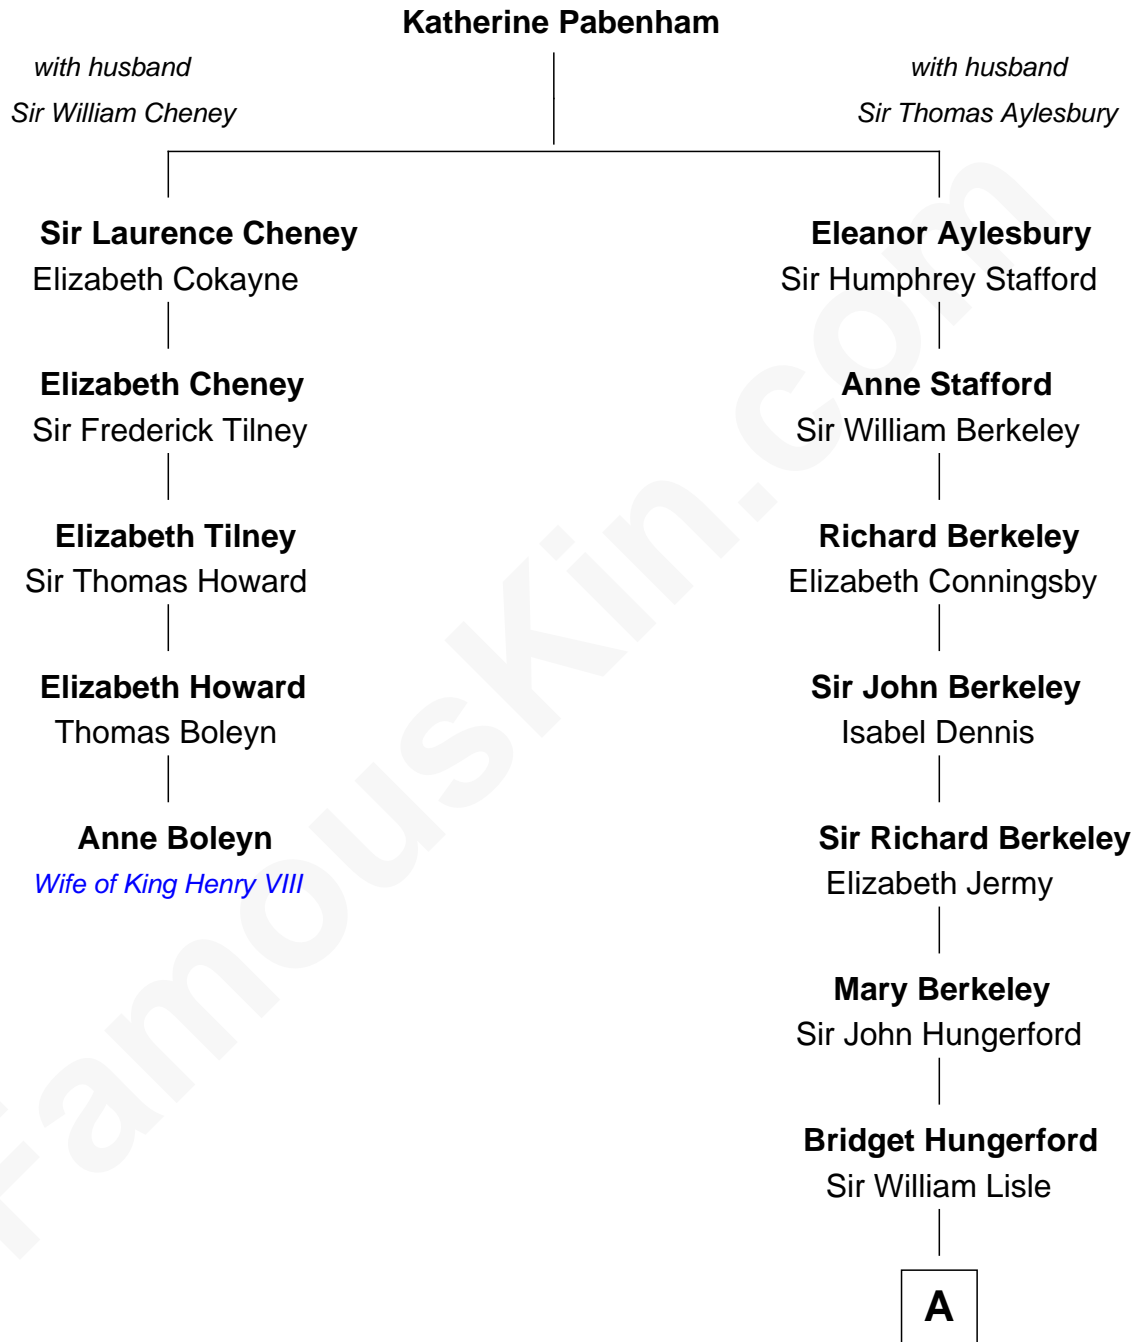

FamousKin.com Relationship Chart of

Anne Boleyn

2nd Wife of King Henry VIII

4th cousin 14 times removed of

Warren Buffett

Chairman & CEO, Berkshire Hathaway

A

John Lisle

Alice Beckenshaw

Bridget Lisle

Leonard Hoar

Bridget Hoar

Rev. Thomas Cotton

Leonard Hoar Cotton

Hannah - - - - -

Thomas Cotton

Agnes Smith

Mary Cotton

Stephen Pennell

Thomas Jefferson Pennell

Rhoda A. Mallett

Deborah Collamore Pennell

John Watson

Susan Ann Watson