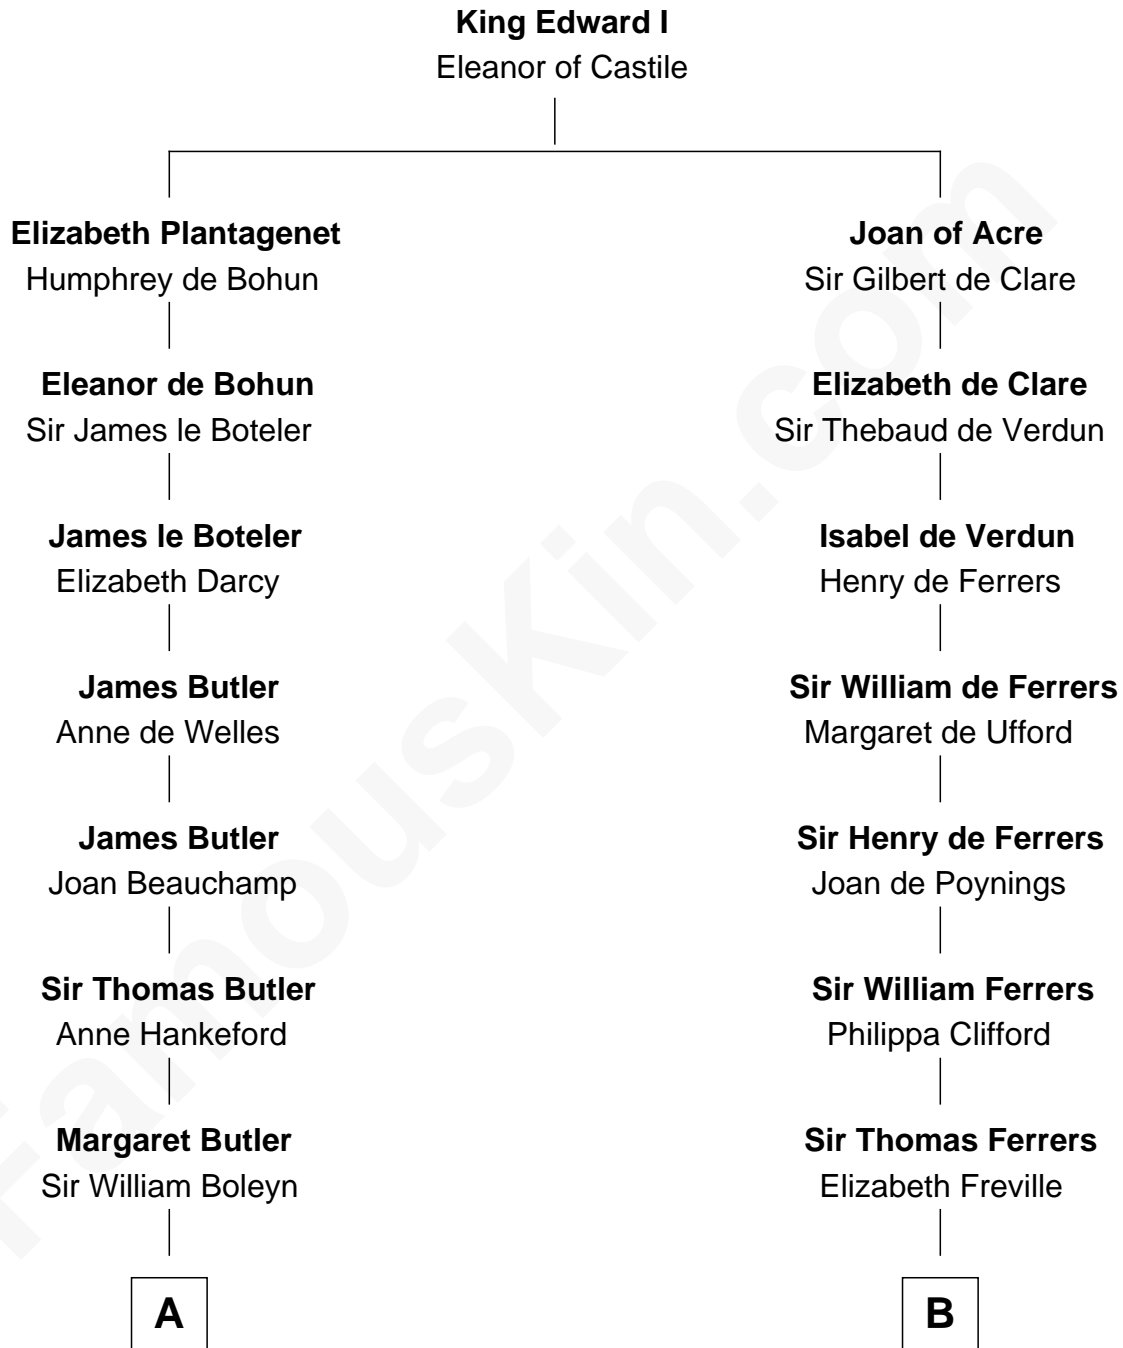

# FamousKin.com Relationship Chart of

**Anne Boleyn**

*2nd Wife of King Henry VIII*

8th cousin 11 times removed of

**Susan B. Anthony**

*Women's Rights Advocate*

**C**

**Humphrey Anthony**

Hannah Lapham

**Daniel Anthony**

Lucy Read

**Susan B. Anthony**

*Women's Rights Advocate*

FamousKin.com