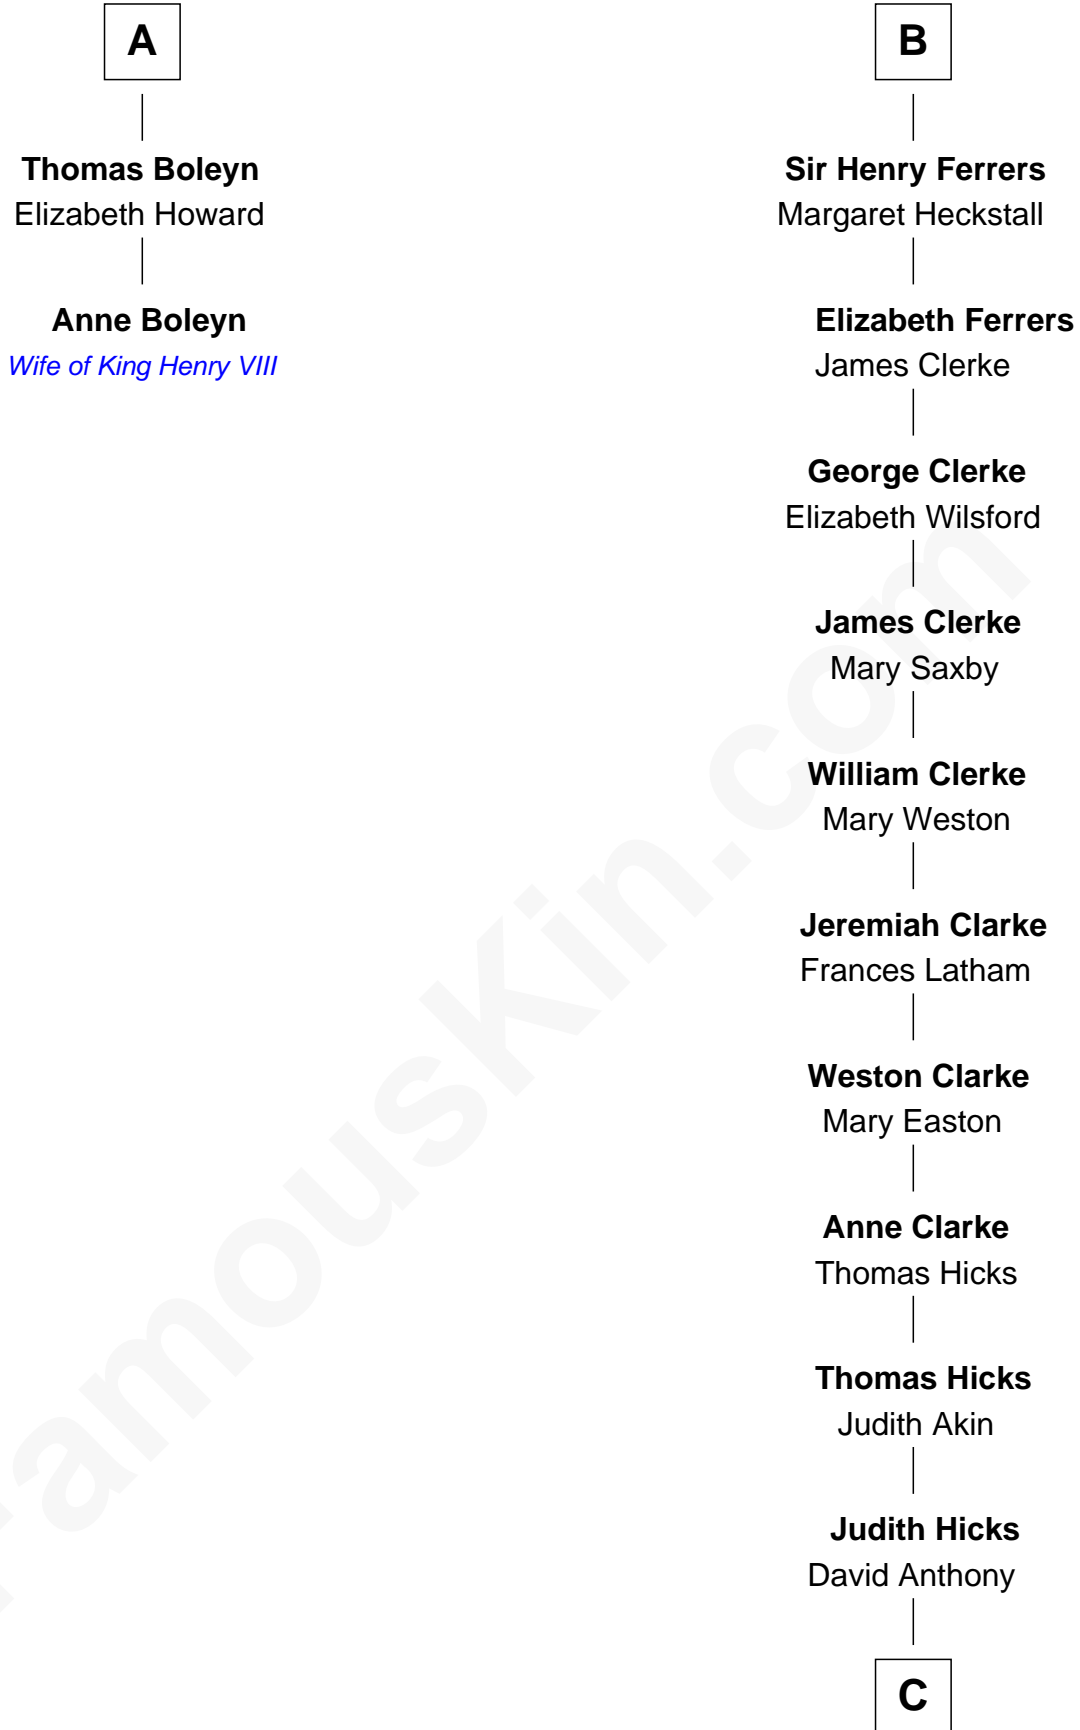

# FamousKin.com Relationship Chart of

**Anne Boleyn**

*2nd Wife of King Henry VIII*

8th cousin 11 times removed of

**Susan B. Anthony**

*Women's Rights Advocate*

**C**

**Humphrey Anthony**

Hannah Lapham

**Daniel Anthony**

Lucy Read

**Susan B. Anthony**

*Women's Rights Advocate*

FamousKin.com