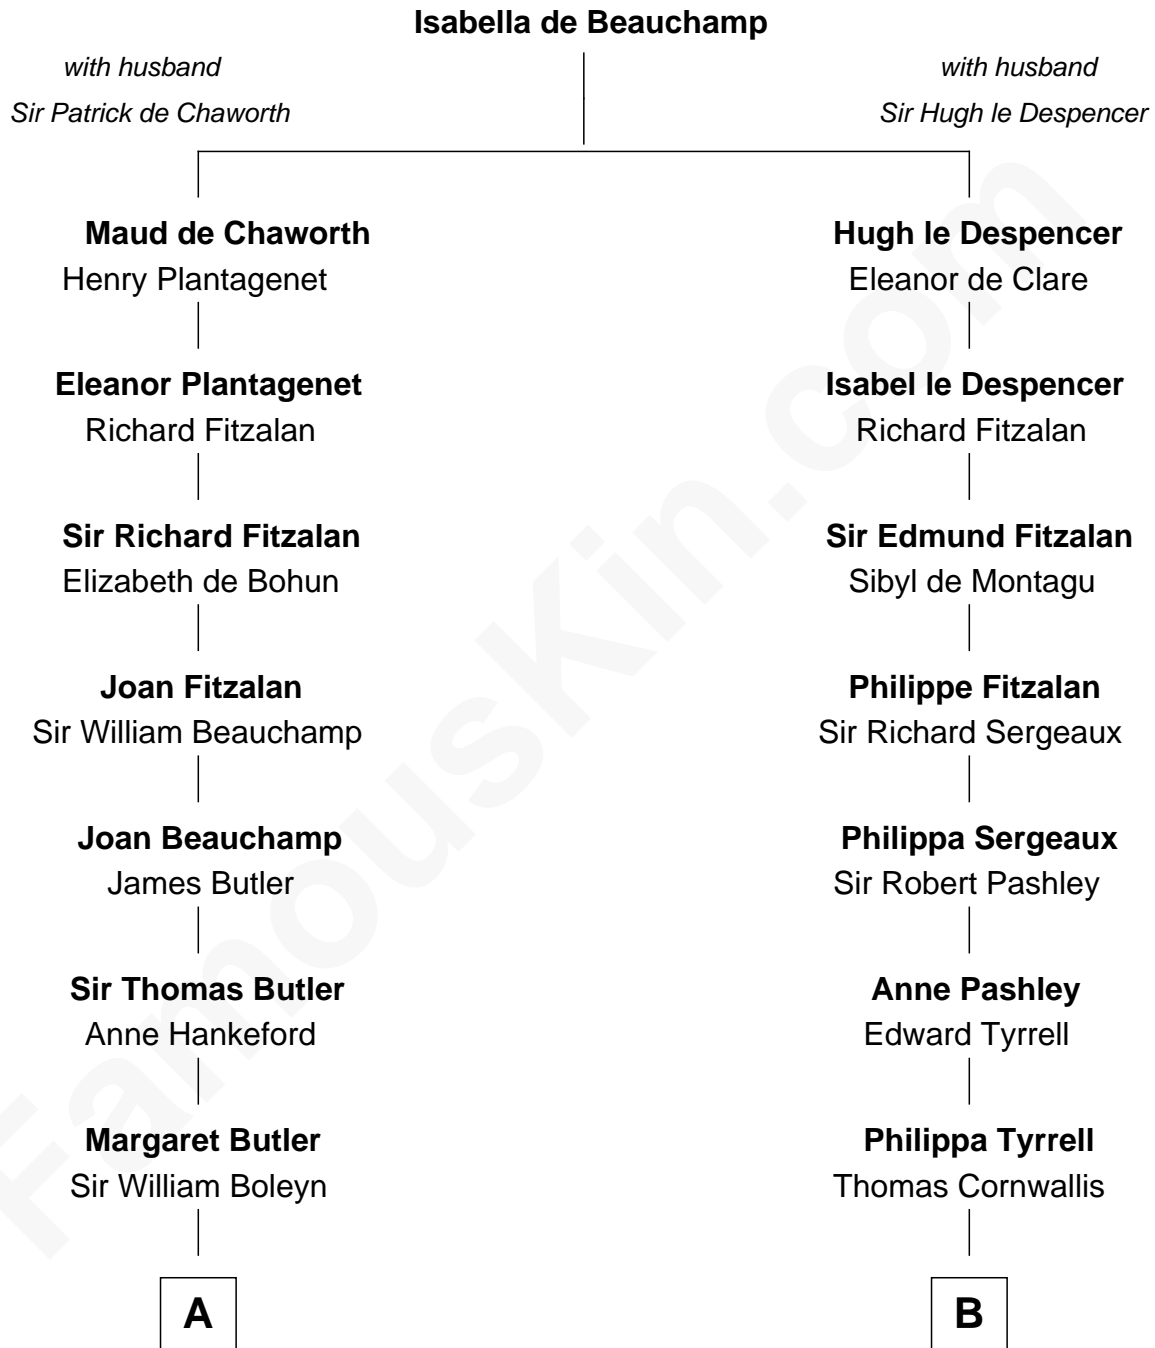

FamousKin.com Relationship Chart of

Anne Boleyn

2nd Wife of King Henry VIII

8th cousin 11 times removed of

Susan B. Anthony

Women's Rights Advocate

C

Humphrey Anthony

Hannah Lapham

Daniel Anthony

Lucy Read

Susan B. Anthony

Women's Rights Advocate

FamousKin.com