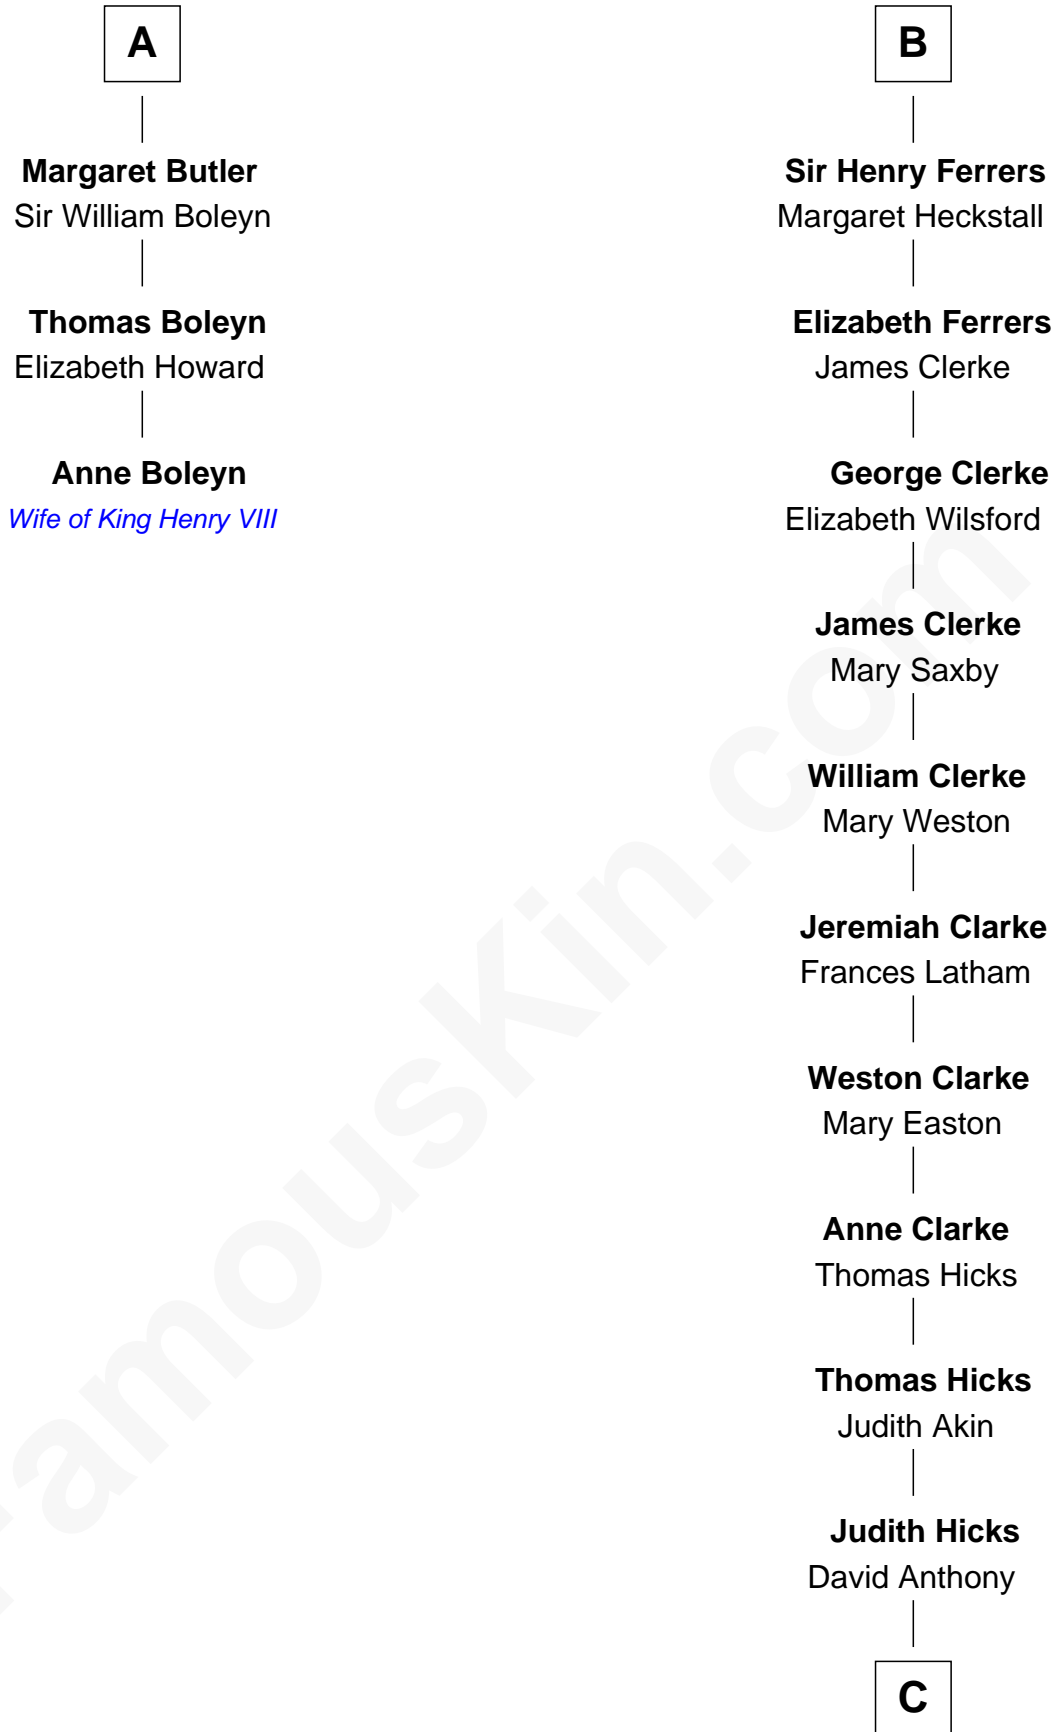

# FamousKin.com Relationship Chart of

**Anne Boleyn**

*2nd Wife of King Henry VIII*

9th cousin 10 times removed of

**Susan B. Anthony**

*Women's Rights Advocate*

**Sir Humphrey de Bohun**

Eleanor de Braiose

**C**

**Humphrey Anthony**

Hannah Lapham

**Daniel Anthony**

Lucy Read

**Susan B. Anthony**

*Women's Rights Advocate*

FamousKin.com