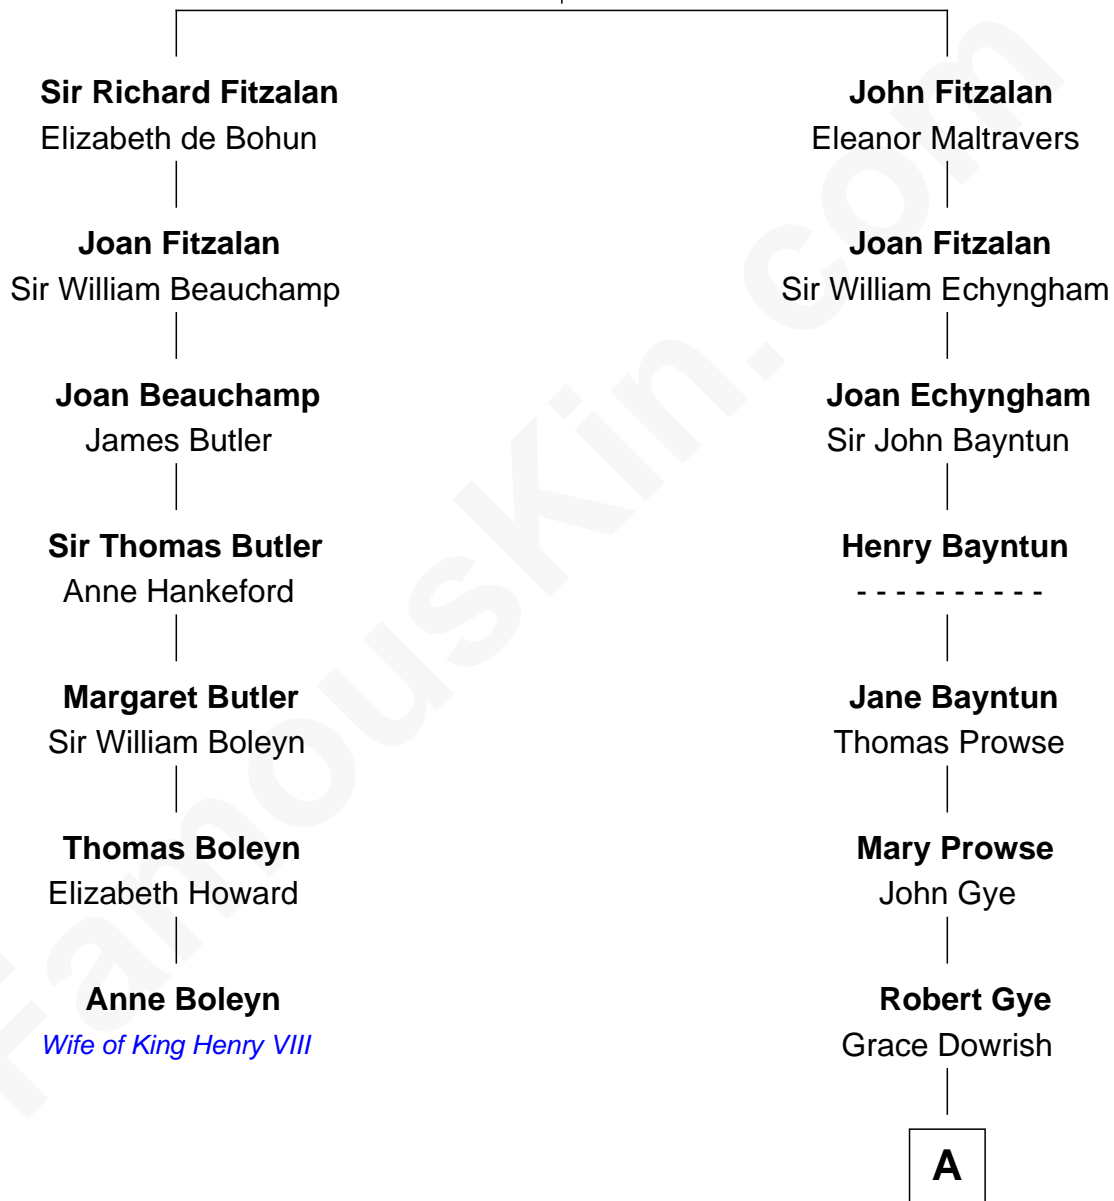

FamousKin.com Relationship Chart of

Anne Boleyn

2nd Wife of King Henry VIII

6th cousin 14 times removed of

Michael Strahan

NFL Player and TV Personality

Richard Fitzalan
Eleanor Plantagenet

A