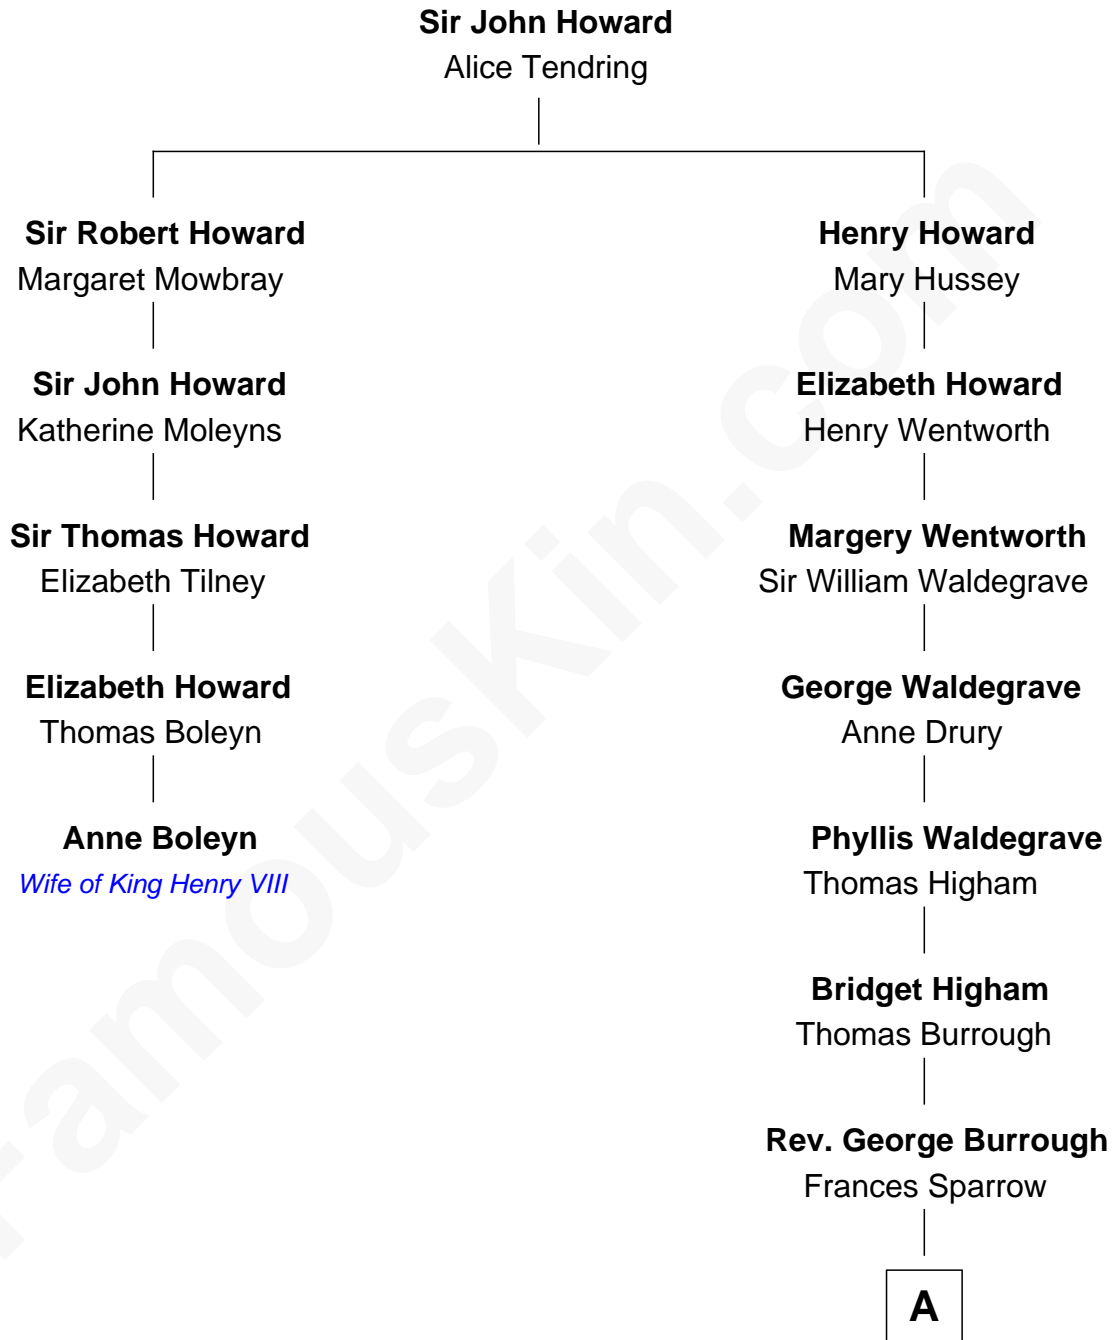

FamousKin.com Relationship Chart of

Anne Boleyn

2nd Wife of King Henry VIII

4th cousin 12 times removed of

Walt Disney

Co-Founder of The Walt Disney Company

A

Nathaniel Burrough