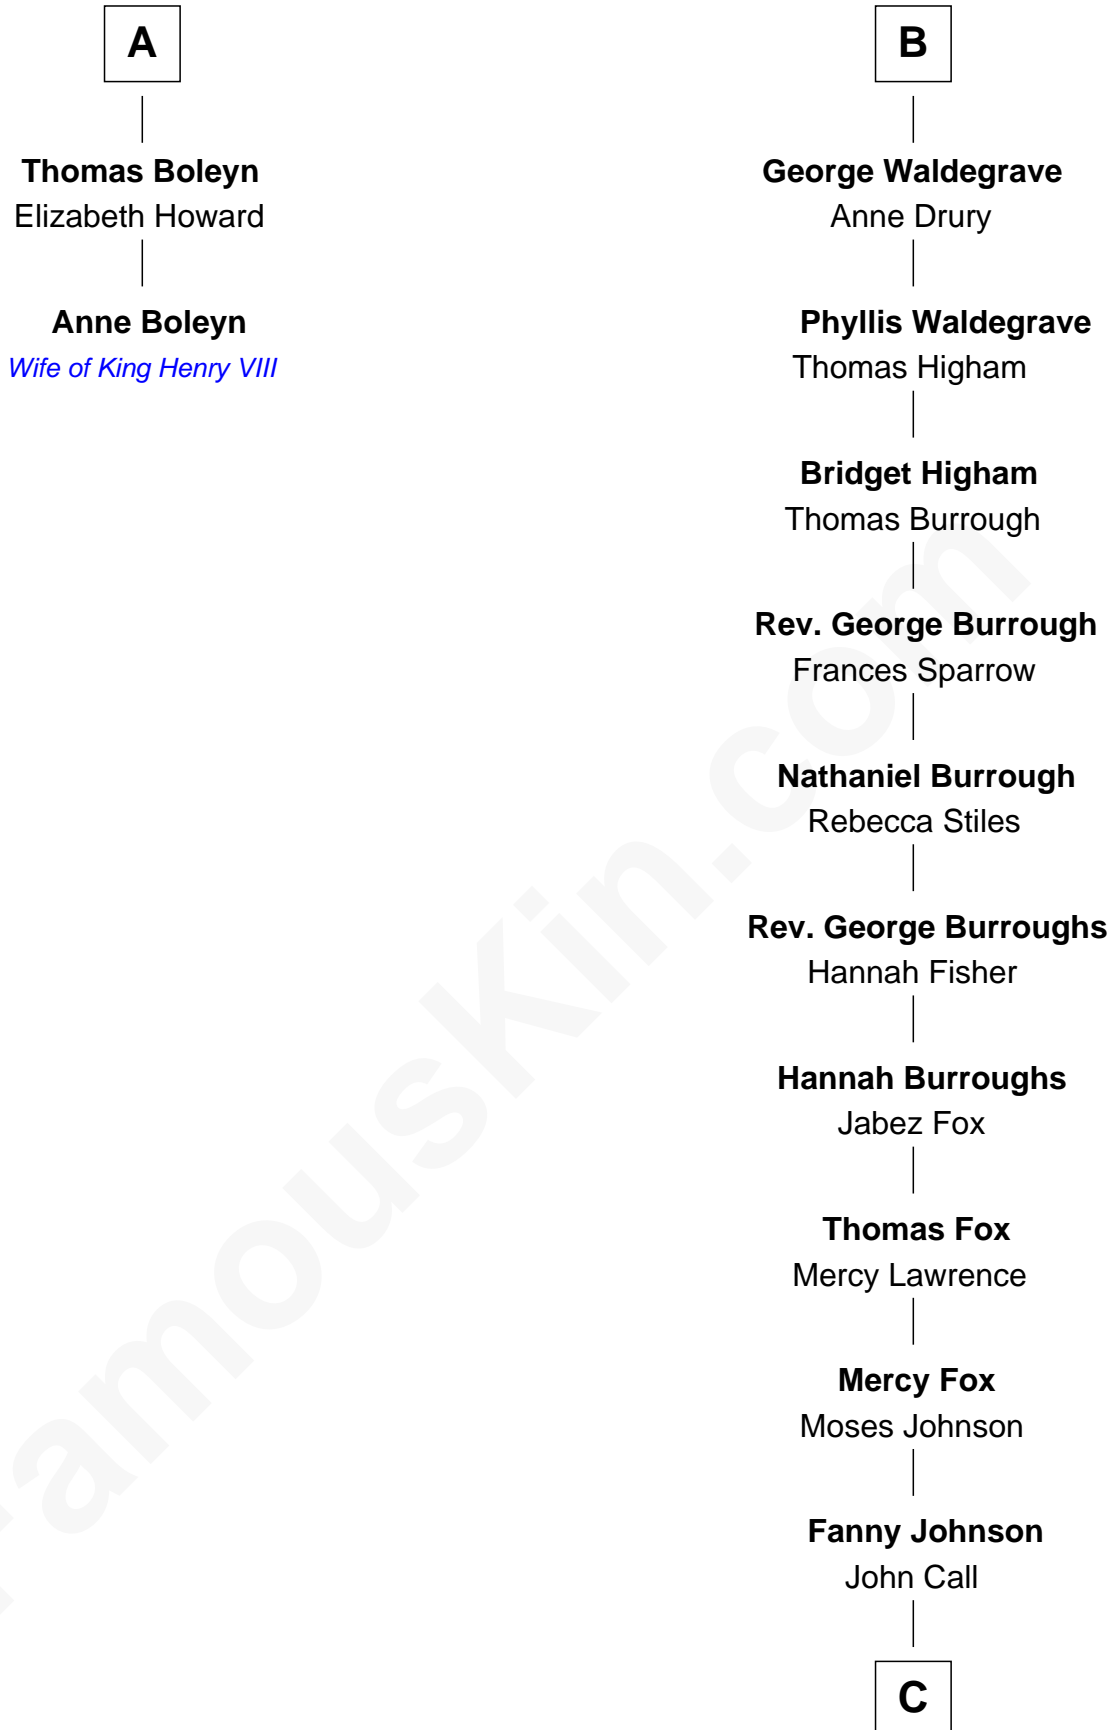

FamousKin.com Relationship Chart of

Anne Boleyn

2nd Wife of King Henry VIII

8th cousin 12 times removed of

Walt Disney

Co-Founder of The Walt Disney Company

C

Eber Call
Violette Lawrence

Charles Call
Henrietta Gross

Flora Call
Elias Charles Disney

Walt Disney
Co-Founder of The Walt Disney Co.