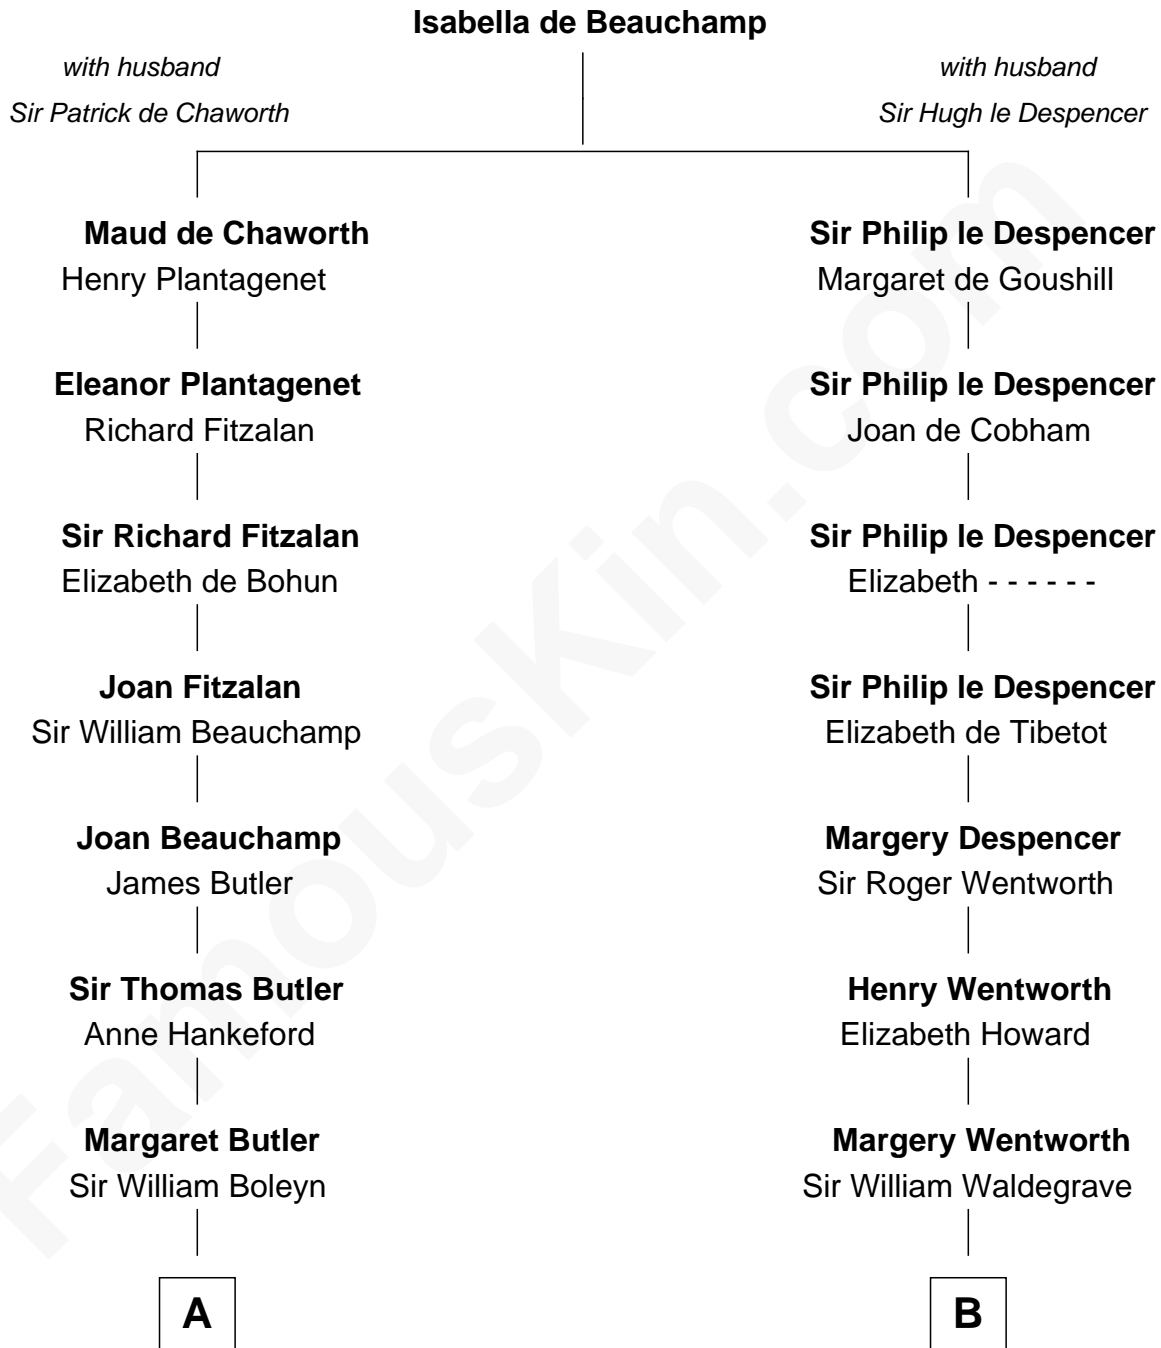

FamousKin.com Relationship Chart of

Anne Boleyn

2nd Wife of King Henry VIII

8th cousin 12 times removed of

Walt Disney

Co-Founder of The Walt Disney Company

C

Eber Call
Violette Lawrence

Charles Call
Henrietta Gross

Flora Call
Elias Charles Disney

Walt Disney
Co-Founder of The Walt Disney Co.