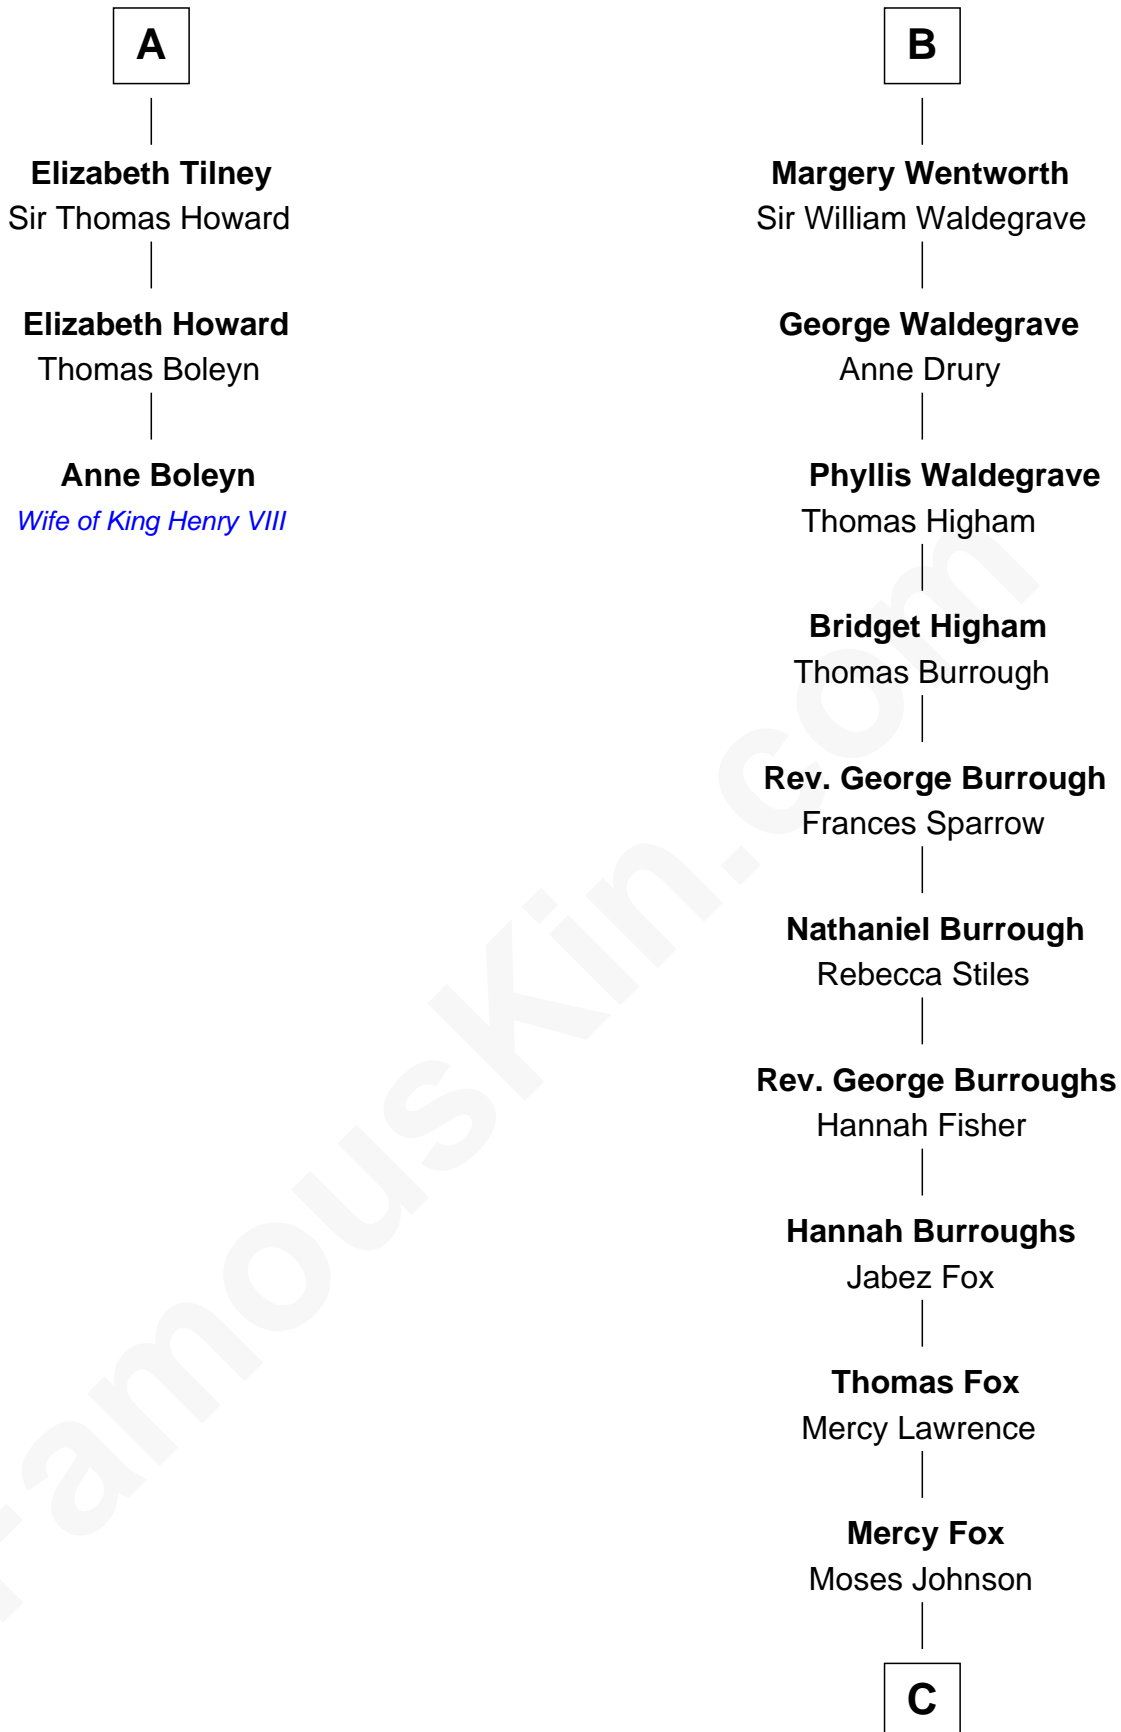

FamousKin.com Relationship Chart of

Anne Boleyn

2nd Wife of King Henry VIII

9th cousin 12 times removed of

Walt Disney

Co-Founder of The Walt Disney Company

Sir William de Cantilupe

Eve de Braiose

C

Fanny Johnson

John Call

Eber Call

Violette Lawrence

Charles Call

Henrietta Gross

Flora Call