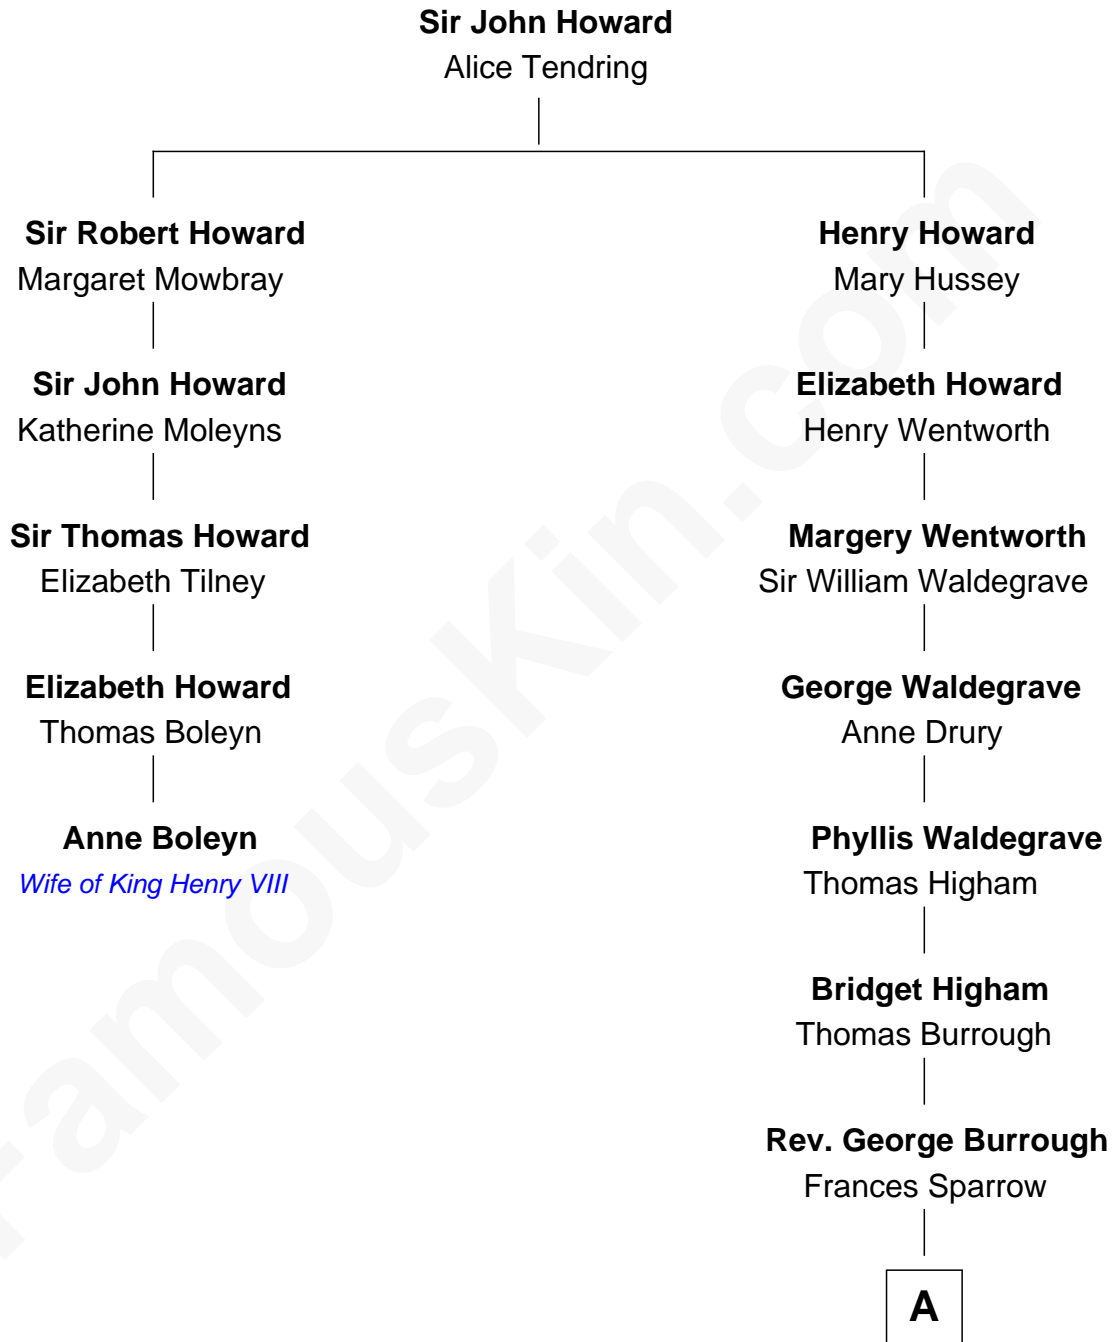

FamousKin.com Relationship Chart of

Anne Boleyn

2nd Wife of King Henry VIII

4th cousin 4 times removed of

Rev. George Burroughs

Executed for Witchcraft, Salem 1692

A

Nathaniel Burrough

Rebecca Stiles

Rev. George Burroughs

Salem Witch Trials 1692

FamousKin.com