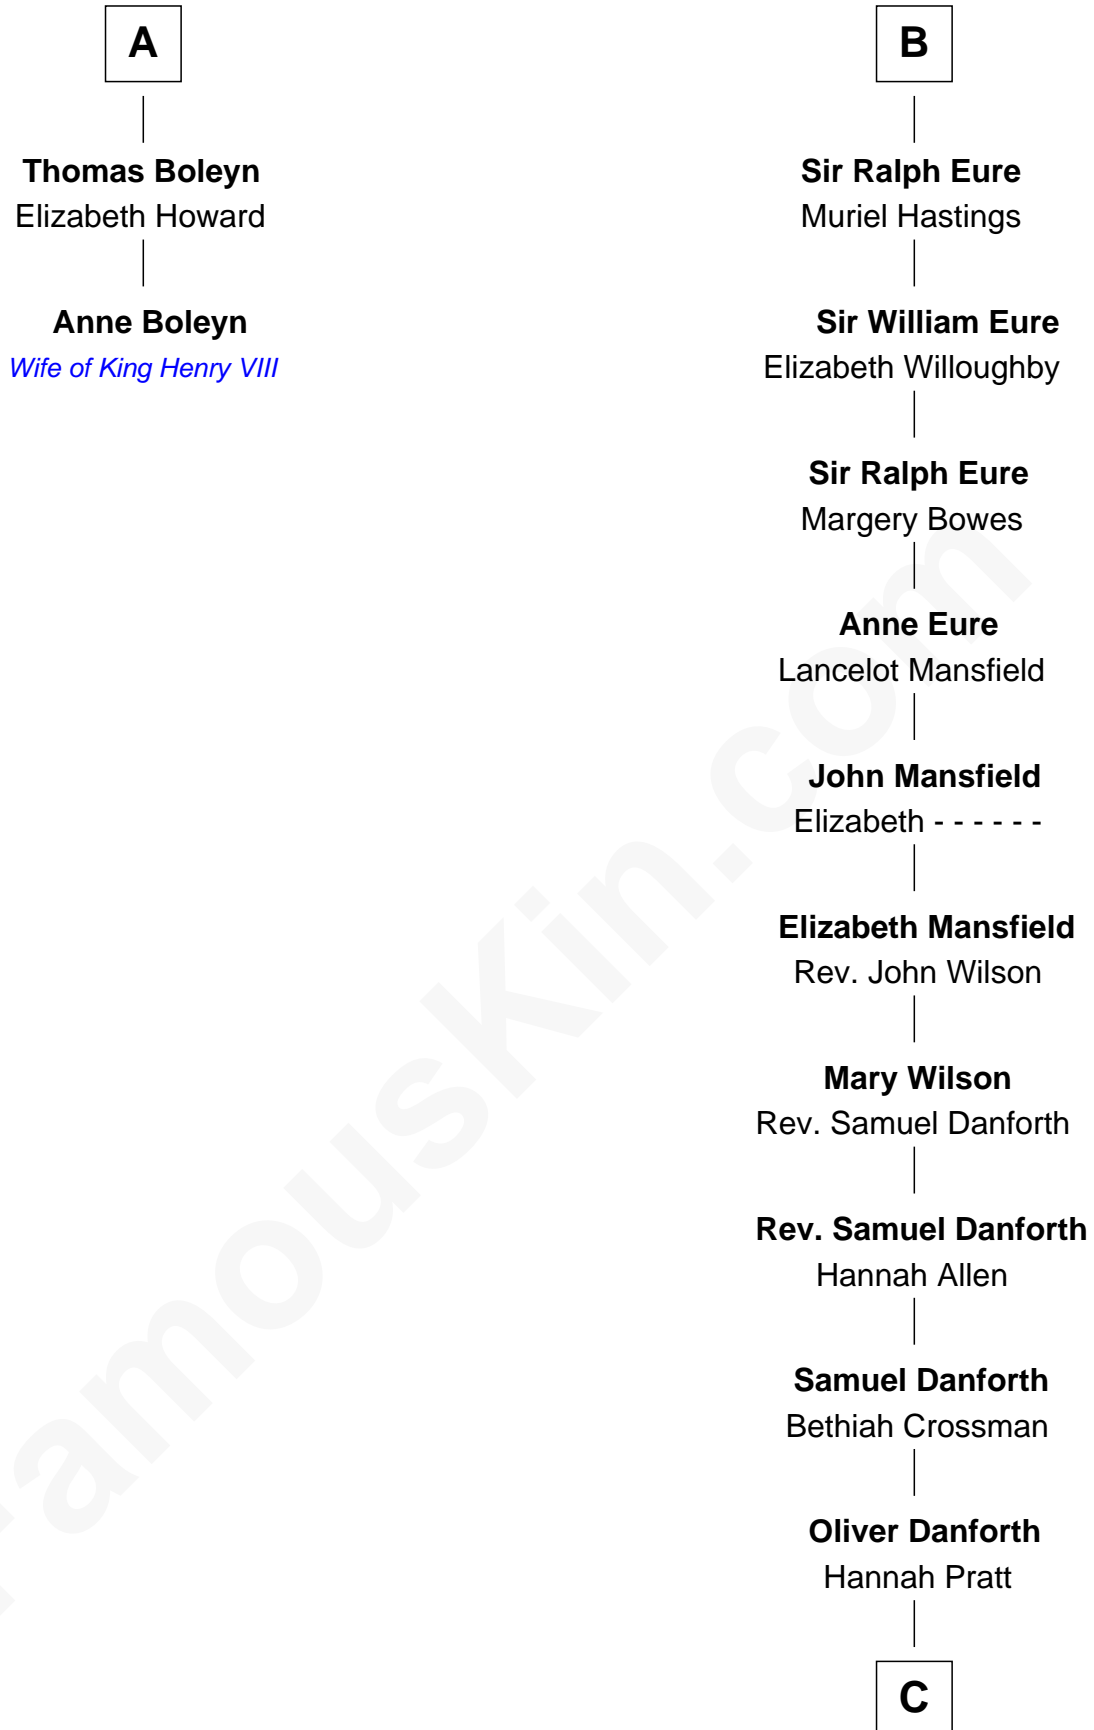

# FamousKin.com Relationship Chart of

**Anne Boleyn**

*2nd Wife of King Henry VIII*

8th cousin 13 times removed of

**E. C. Segar**

*Cartoonist (Popeye creator)*

**C**

**Abigail Danforth**

Benjamin Horton

**Abigail Danforth Horton**

Eleazer Walker

**Mary Jane Walker**

Thomas Segar

**Amzi Andrews Segar**

Erma Irene Crisler

**E. C. Segar**