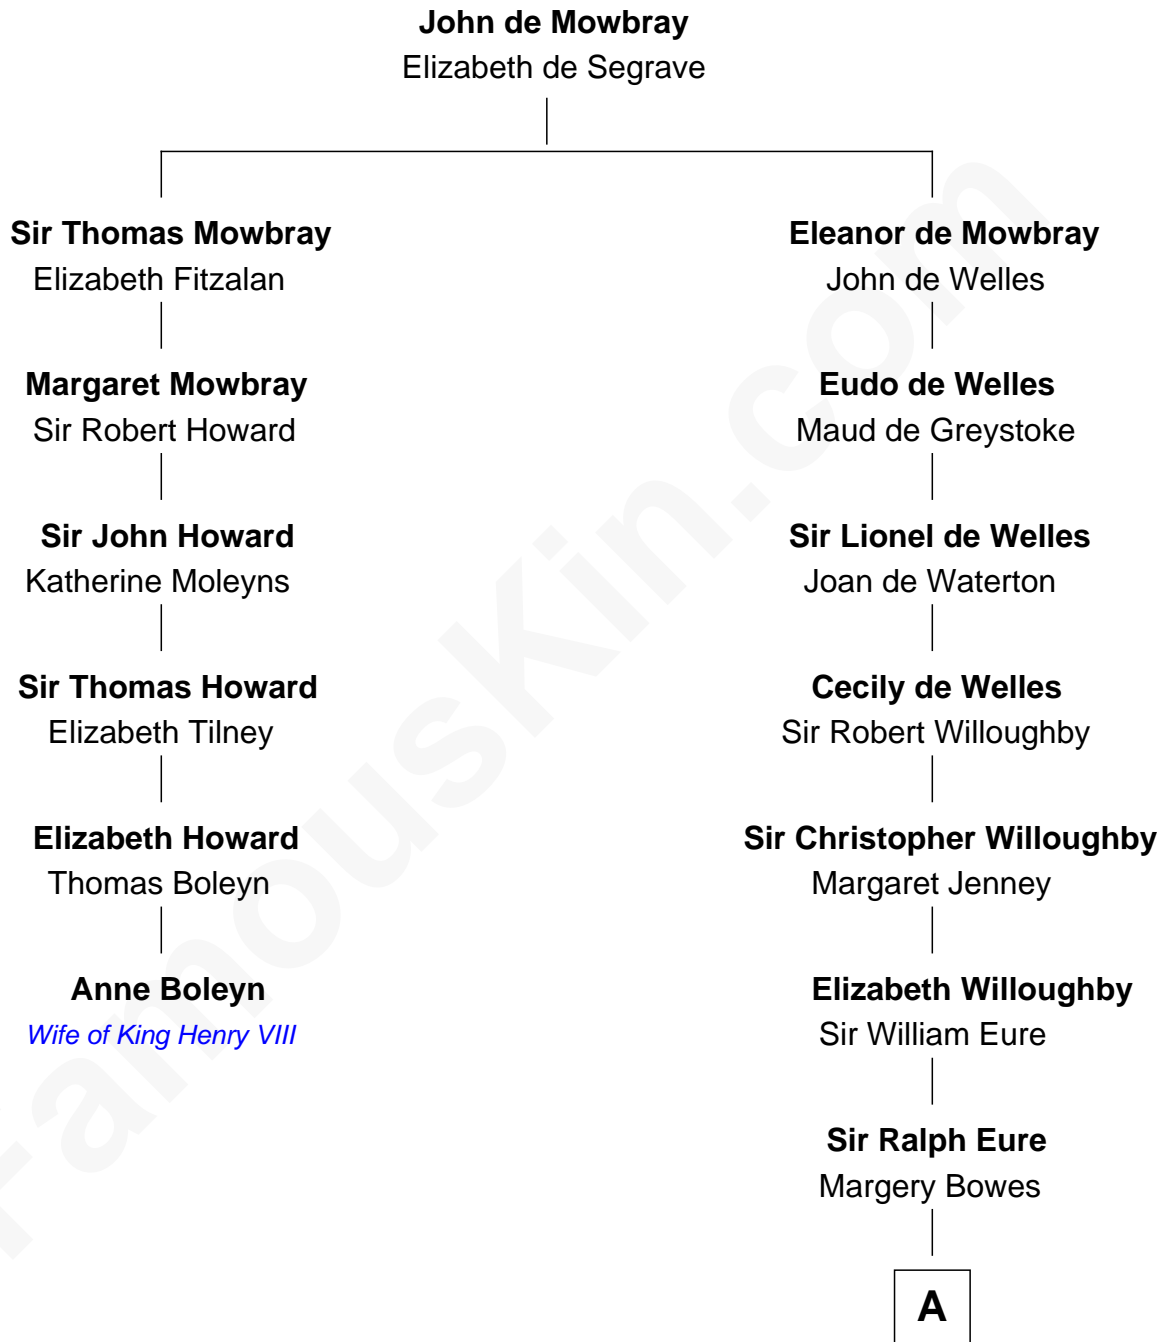

FamousKin.com Relationship Chart of

Anne Boleyn

2nd Wife of King Henry VIII

5th cousin 13 times removed of

E. C. Segar

Cartoonist (Popeye creator)

A

Anne Eure

Lancelot Mansfield

John Mansfield

Elizabeth - - - - -

Elizabeth Mansfield

Rev. John Wilson

Mary Wilson

Rev. Samuel Danforth

Rev. Samuel Danforth

Eleazer Walker

Mary Jane Walker

Thomas Segar

B

FamousKin.com

E. C. Segar photo by [U. S. War Stamp Council](#)