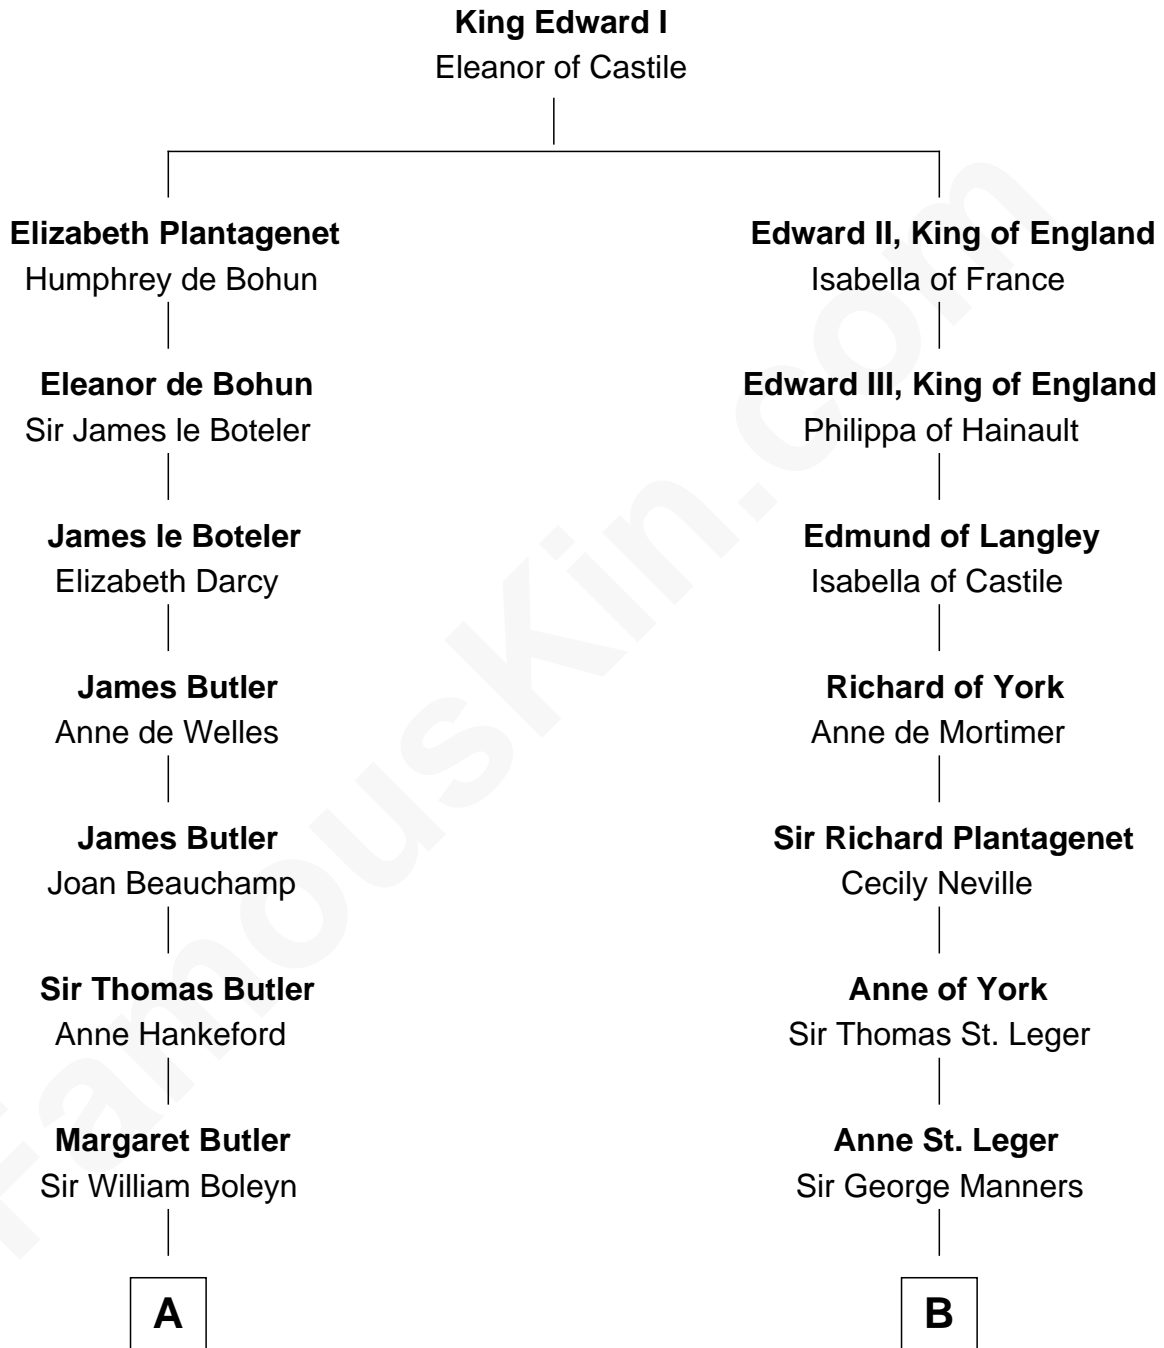

FamousKin.com Relationship Chart of

Anne Boleyn

2nd Wife of King Henry VIII

8th cousin 8 times removed of

James C. Jones

10th Governor of Tennessee

A

Thomas Boleyn
Elizabeth Howard

Anne Boleyn
Wife of King Henry VIII

B

Margaret Manners
Sir Henry Strangways

Sir Giles Strangways
Joan Wadham

John Strangways
Dorothy Thynne

Grace Strangways
Edmund Chamberlayne

Edmund Chamberlayne
Eleanor Colles

Thomas Chamberlayne
Elizabeth Stratton

Dorothy Chamberlayne
Peter Jones

Thomas Jones
Susanna - - - - -

Peter Jones
Catherine Chappell

James C. Jones
10th Governor of Tennessee