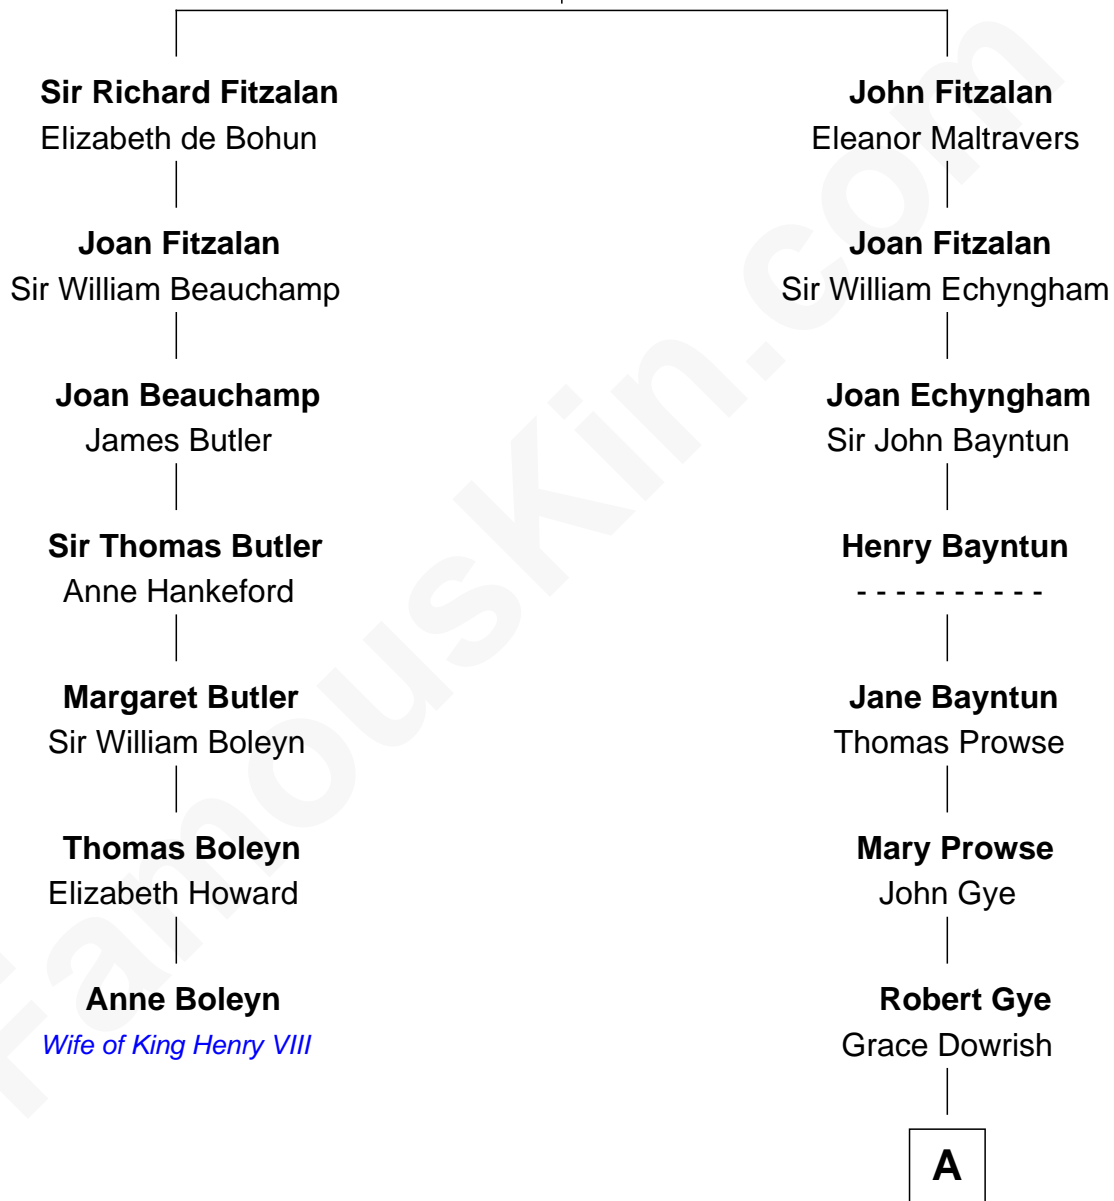

FamousKin.com Relationship Chart of

Anne Boleyn

2nd Wife of King Henry VIII

6th cousin 13 times removed of

Paul Giamatti

TV and Movie Actor

Richard Fitzalan
Eleanor Plantagenet

A