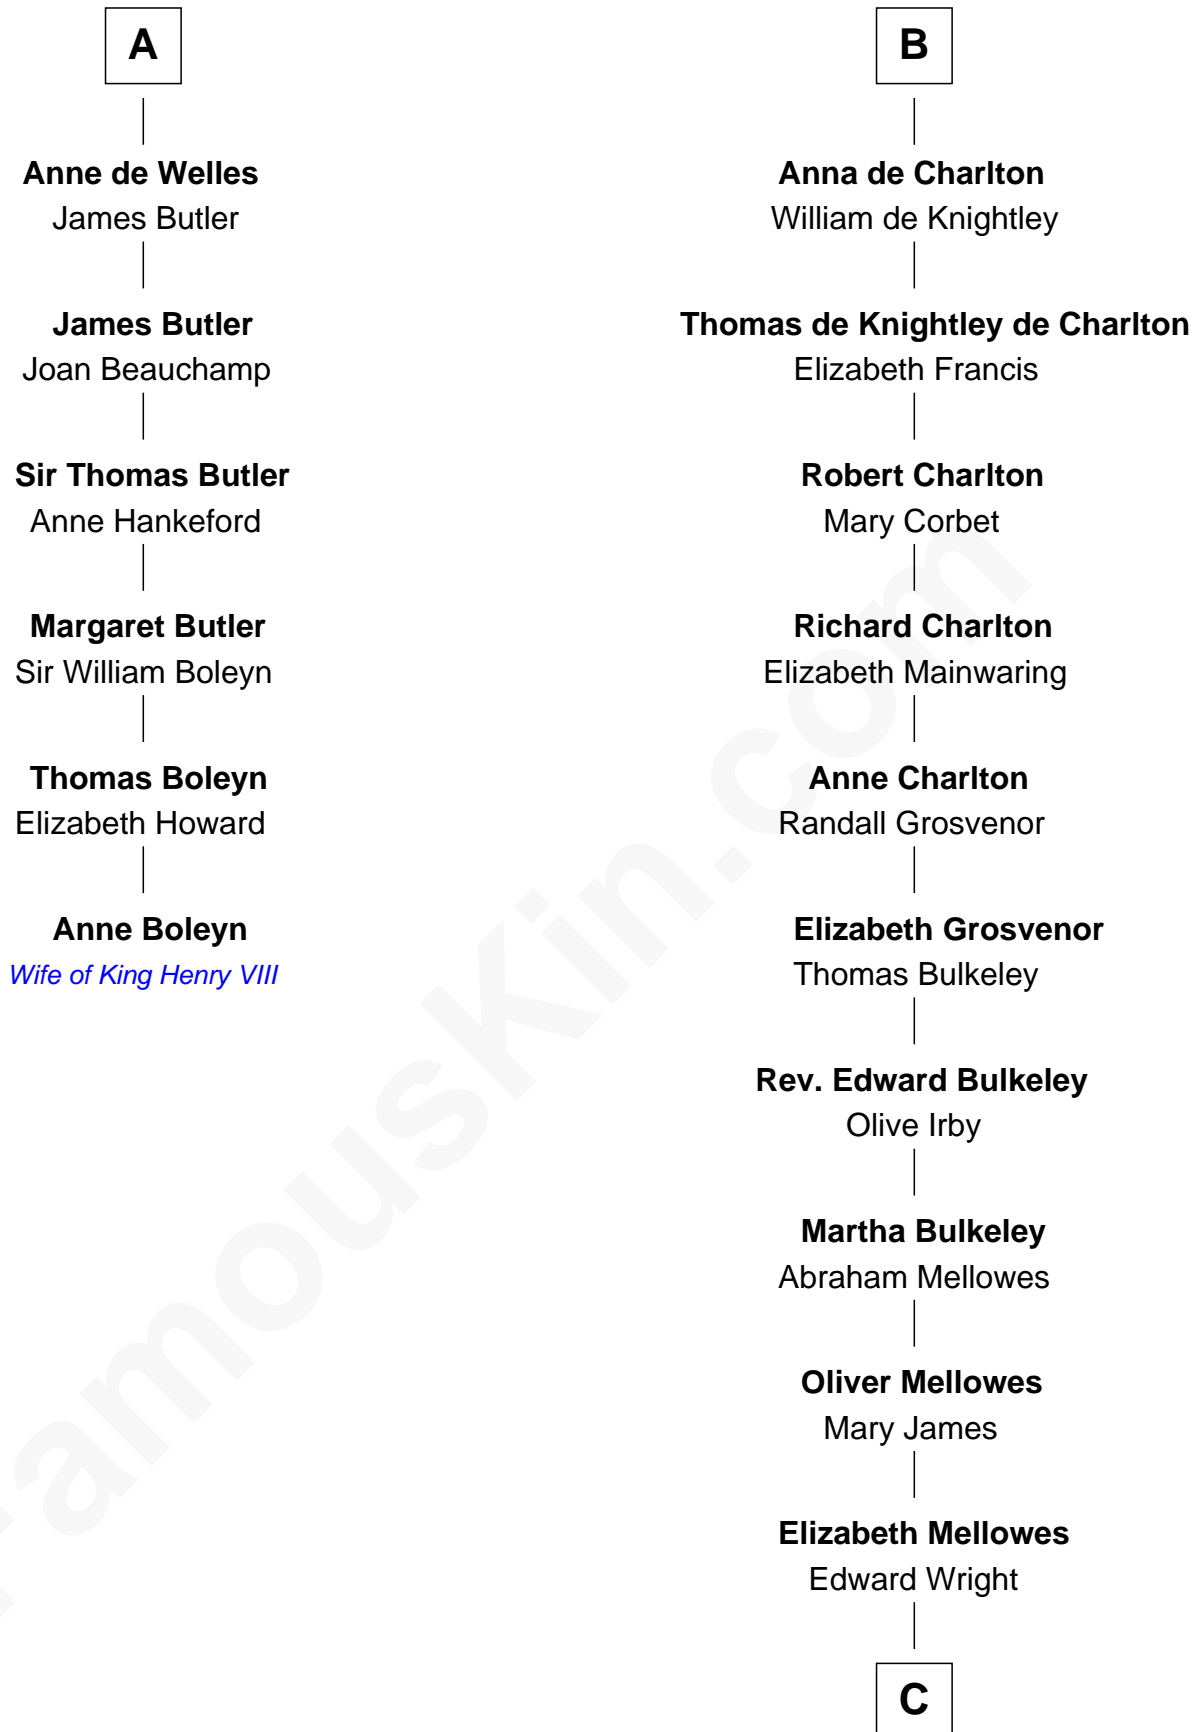

# FamousKin.com Relationship Chart of

**Anne Boleyn**

*2nd Wife of King Henry VIII*

**12th cousin 9 times removed of**

**John Davis**

*14th and 17th Governor of Massachusetts*

**C**

**Martha Wright**

Israel Heald

**Dorothy Heald**

Simon Davis

**Simon Davis**

Hannah Gates

**Isaac Davis**

Anna Brigham

**John Davis**

*14th and 17th Governor of Massachusetts*

FamousKin.com