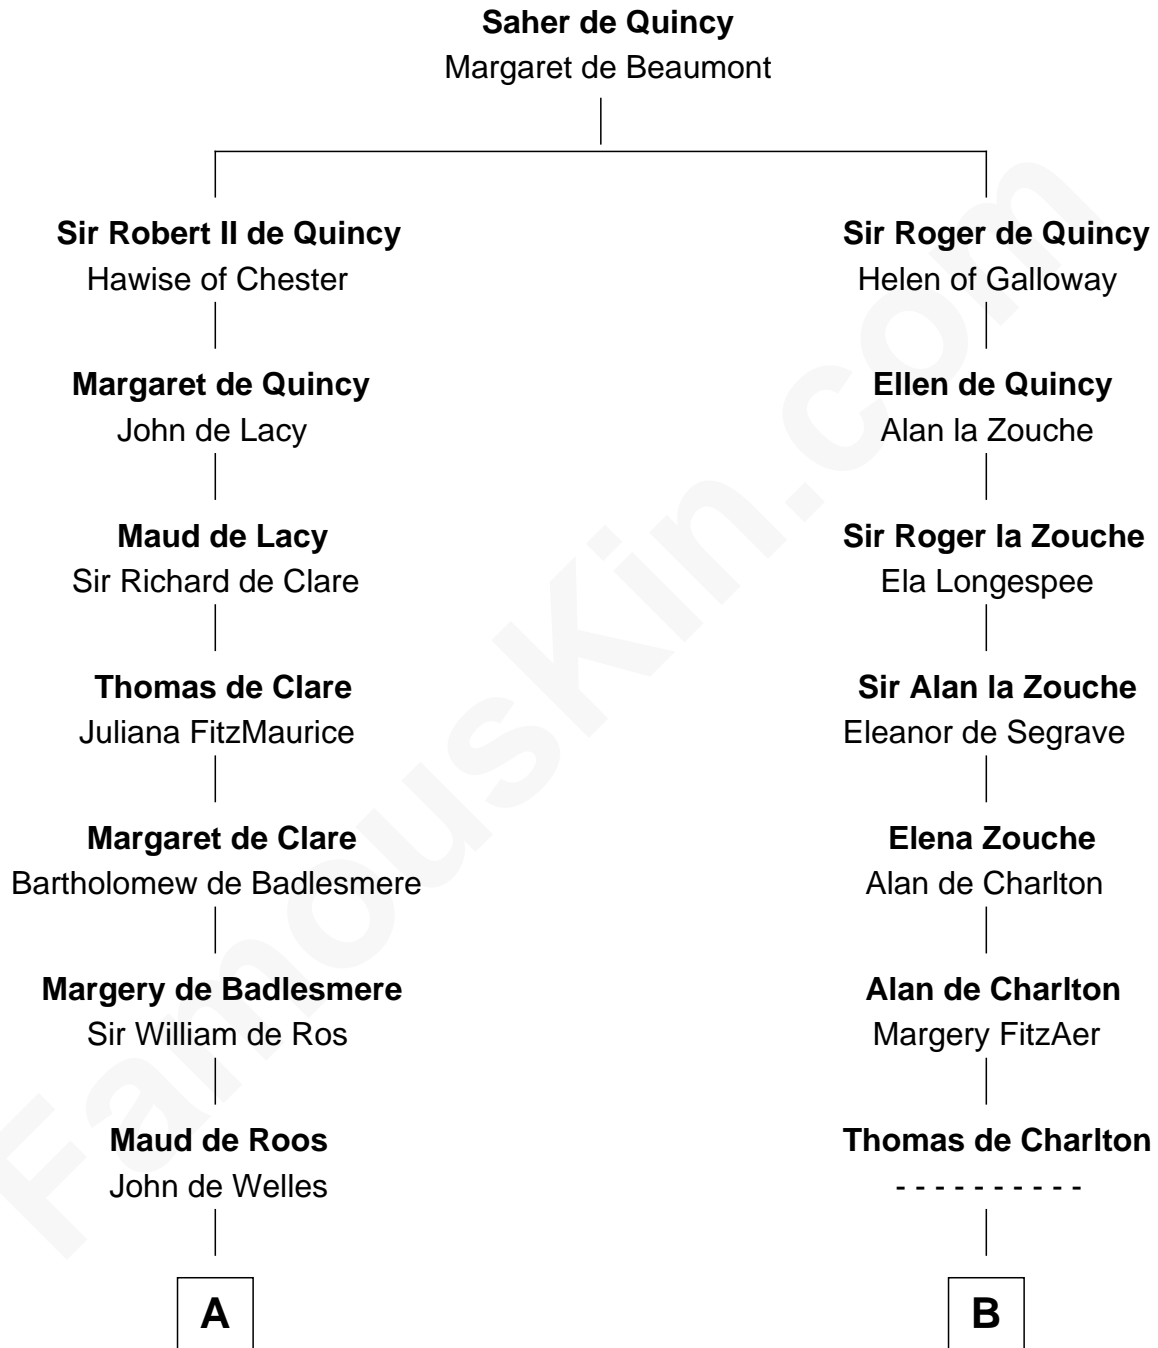

# FamousKin.com Relationship Chart of

**Anne Boleyn**

*2nd Wife of King Henry VIII*

**12th cousin 9 times removed of**

**John Davis**

*14th and 17th Governor of Massachusetts*

**C**

**Martha Wright**

Israel Heald

**Dorothy Heald**

Simon Davis

**Simon Davis**

Hannah Gates

**Isaac Davis**

Anna Brigham

**John Davis**

*14th and 17th Governor of Massachusetts*

FamousKin.com