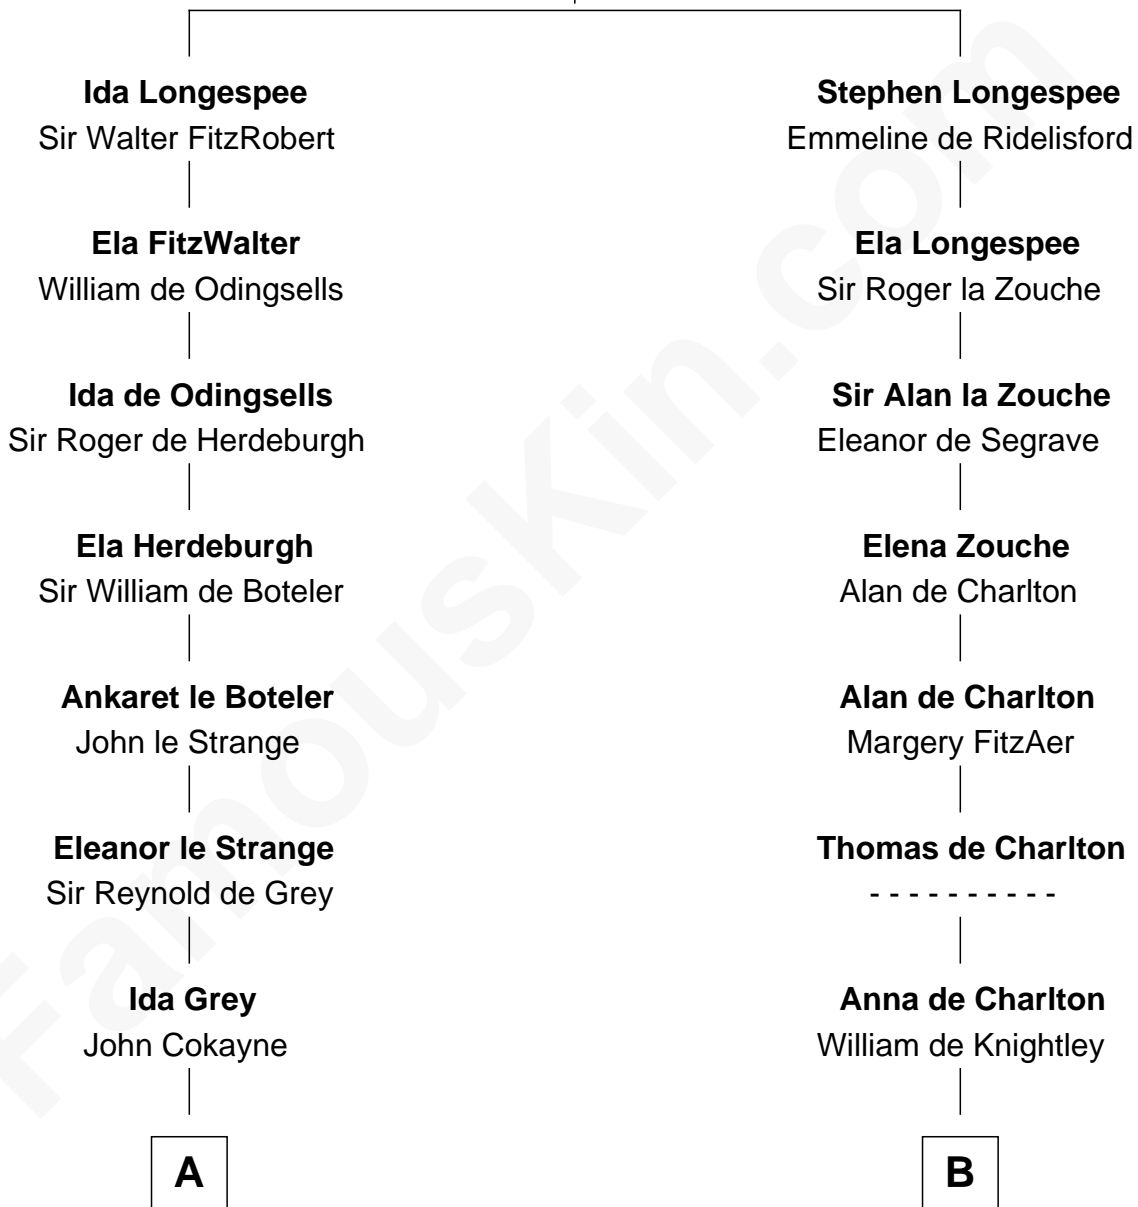

FamousKin.com Relationship Chart of

Anne Boleyn

2nd Wife of King Henry VIII

11th cousin 9 times removed of

John Davis

14th and 17th Governor of Massachusetts

Sir William Longespee

Ela of Salisbury

14th and 17th Governor of Massachusetts

FamousKin.com