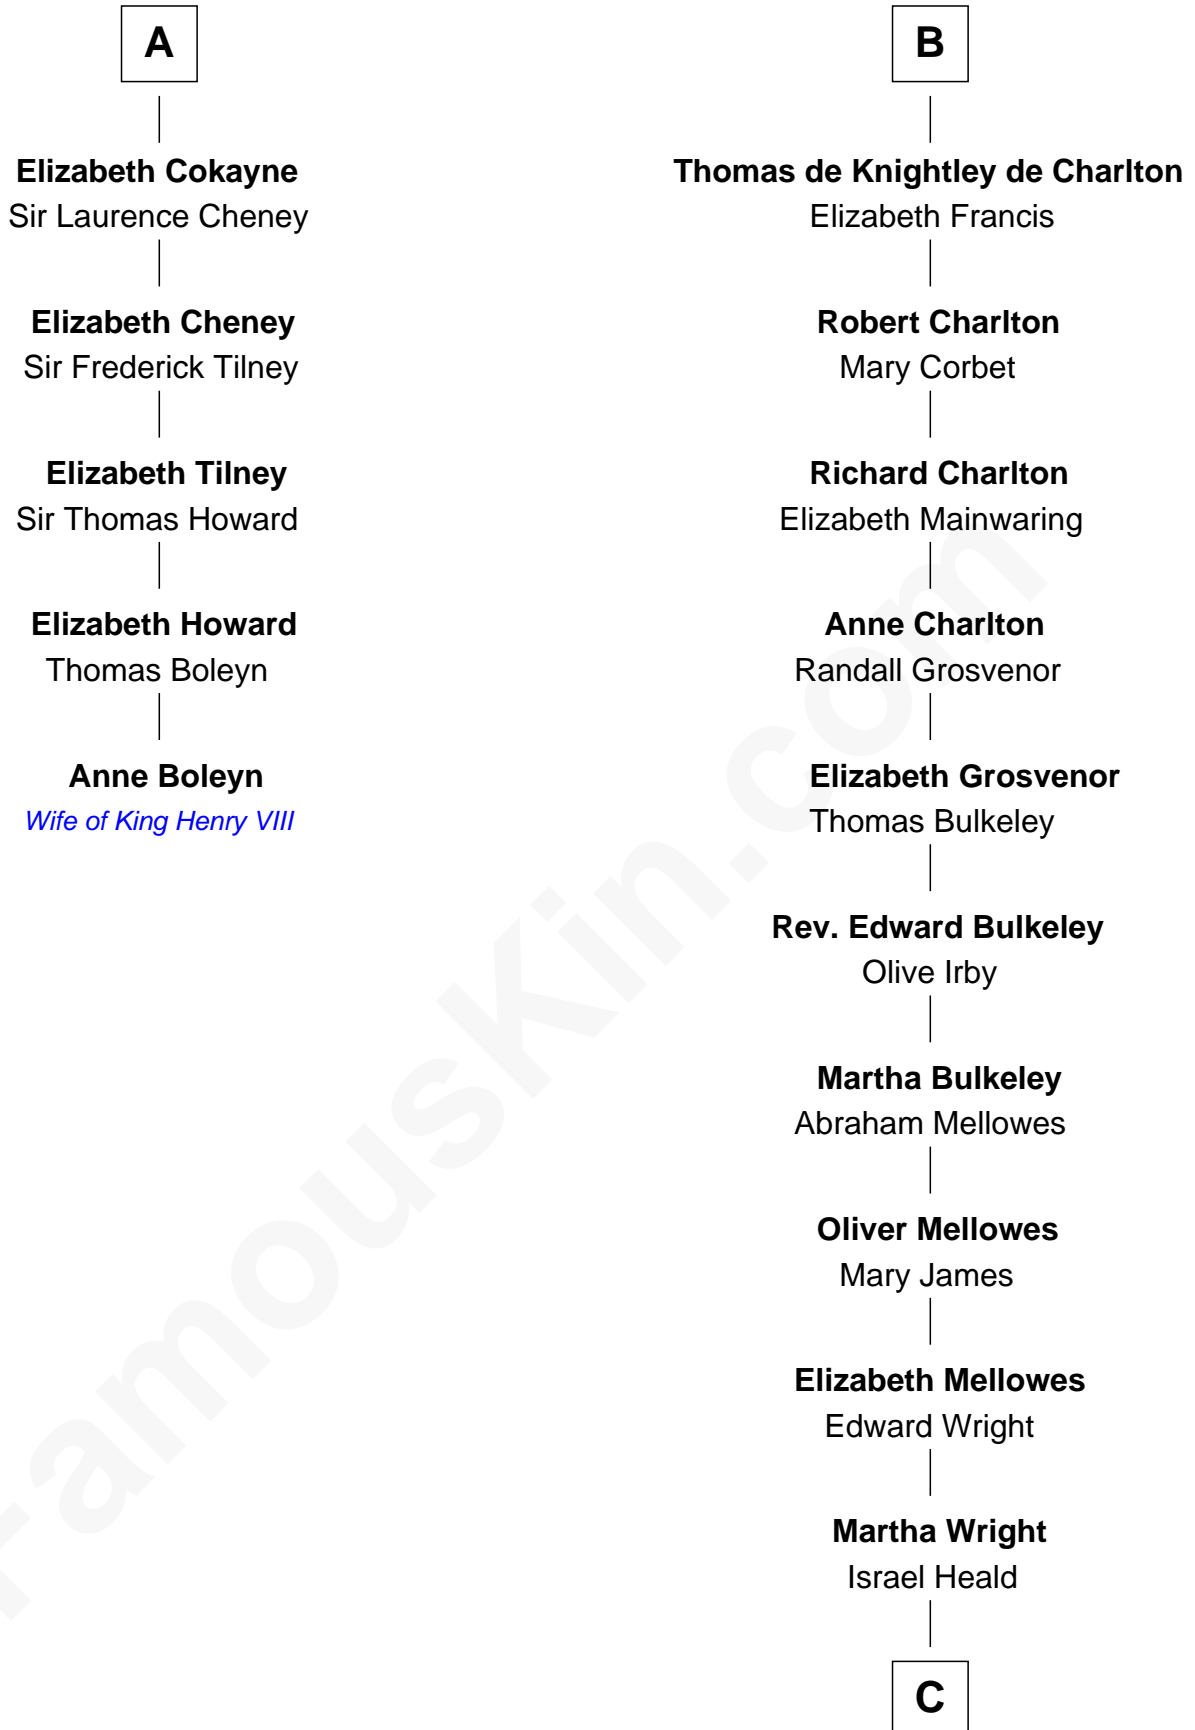

FamousKin.com Relationship Chart of

Anne Boleyn

2nd Wife of King Henry VIII

11th cousin 9 times removed of

John Davis

14th and 17th Governor of Massachusetts

Sir William Longespee

Ela of Salisbury

14th and 17th Governor of Massachusetts

FamousKin.com