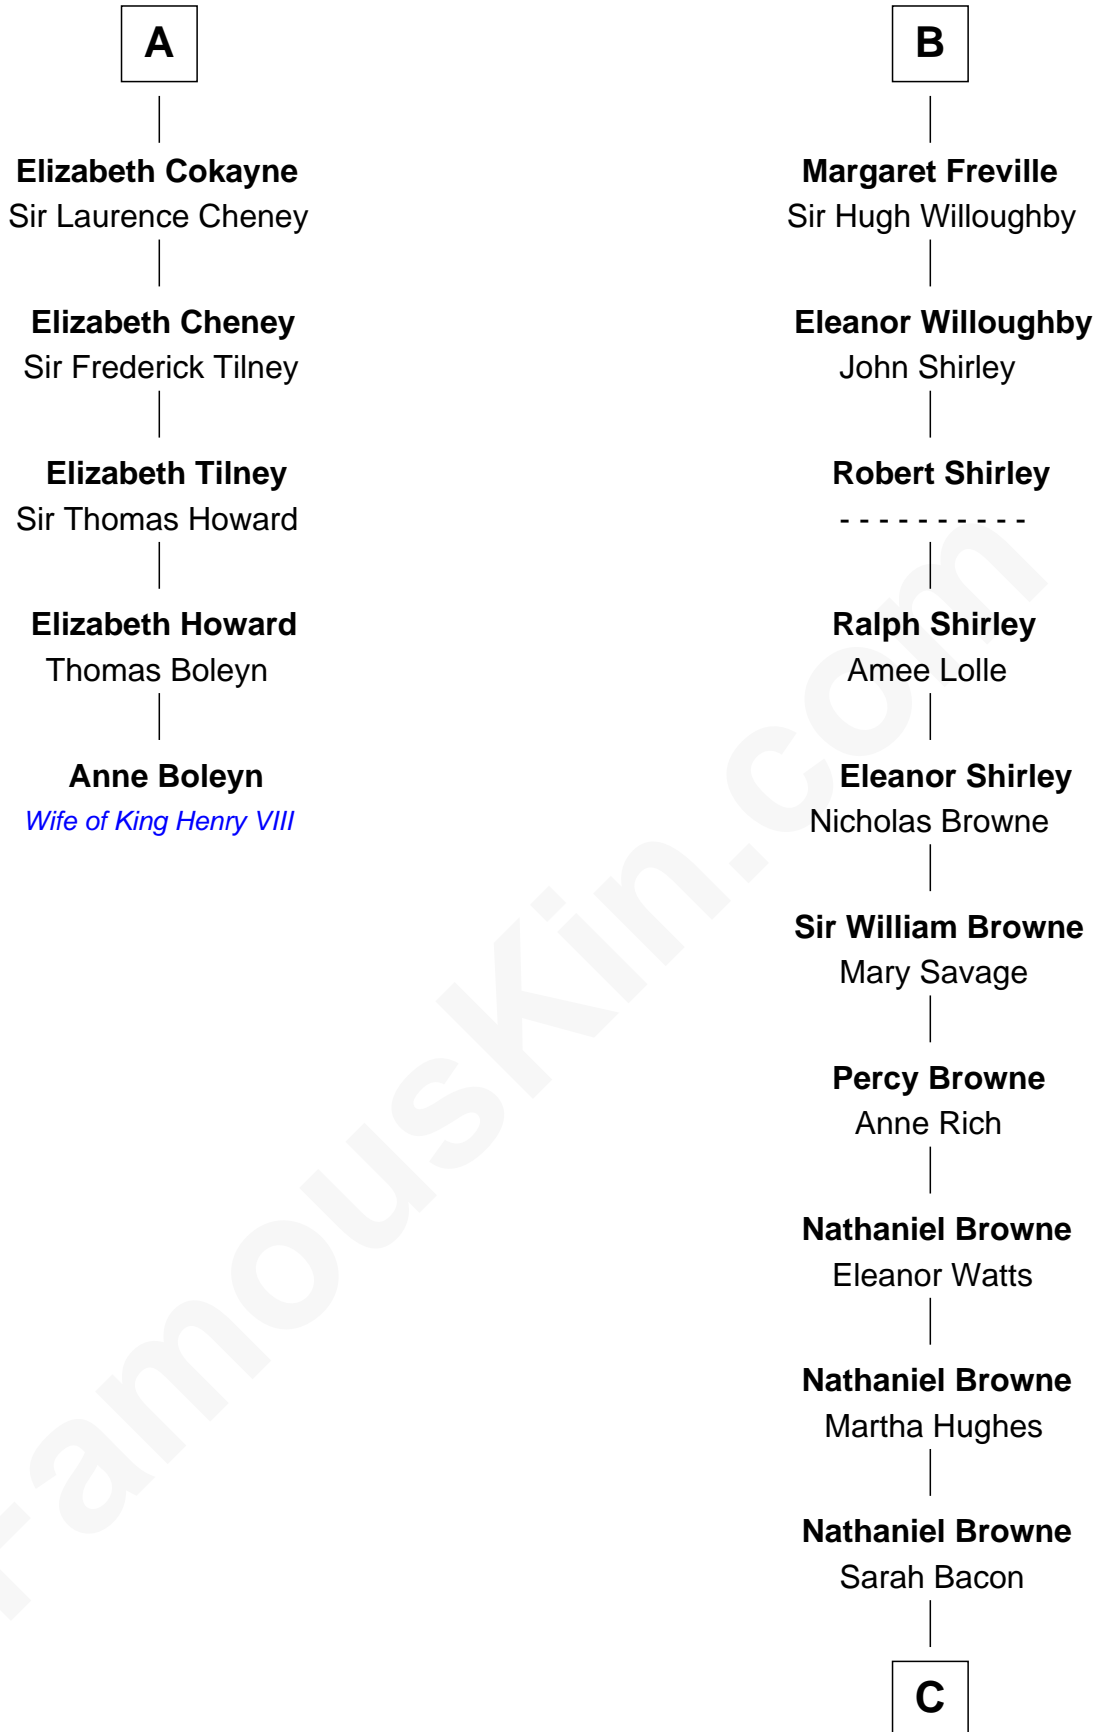

FamousKin.com Relationship Chart of

Anne Boleyn

2nd Wife of King Henry VIII

11th cousin 10 times removed of

William Henry Moore

Co-Founder, U.S. Steel and Nabisco

Sir William Longespee

Ela of Salisbury

C

Sarah Browne
George Beckwith

George Beckwith
Rachel Marsh

George Beckwith
Mary Bradley

Rachael Arvilla Beckwith
Nathaniel Ford Moore

William Henry Moore
Co-Founder, U.S. Steel and Nabisco

FamousKin.com