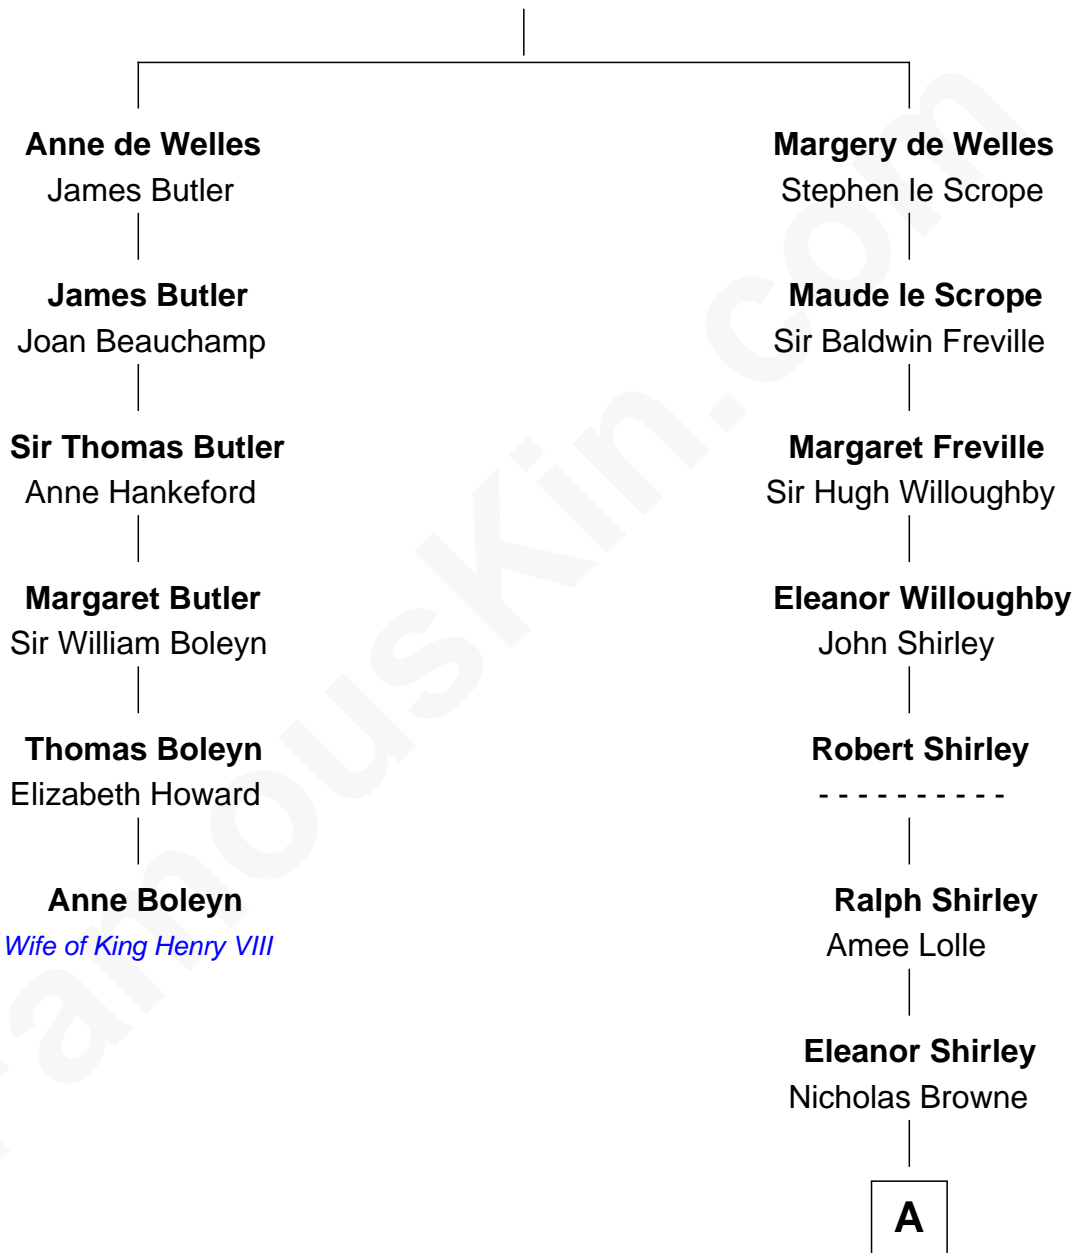

# FamousKin.com Relationship Chart of

**Anne Boleyn**

*2nd Wife of King Henry VIII*

5th cousin 11 times removed of

**William Henry Moore**

*Co-Founder, U.S. Steel and Nabisco*

**John de Welles**

Maud de Roos

**A**

**Sir William Browne**

Mary Savage

**Percy Browne**

Anne Rich

**Nathaniel Browne**

Eleanor Watts

**Nathaniel Browne**

Martha Hughes

**Nathaniel Browne**

Sarah Bacon

**Sarah Browne**

George Beckwith

**George Beckwith**

Rachel Marsh

**George Beckwith**

Mary Bradley

**Rachael Arvilla Beckwith**

Nathaniel Ford Moore

**William Henry Moore**

*Co-Founder, U.S. Steel and Nabisco*