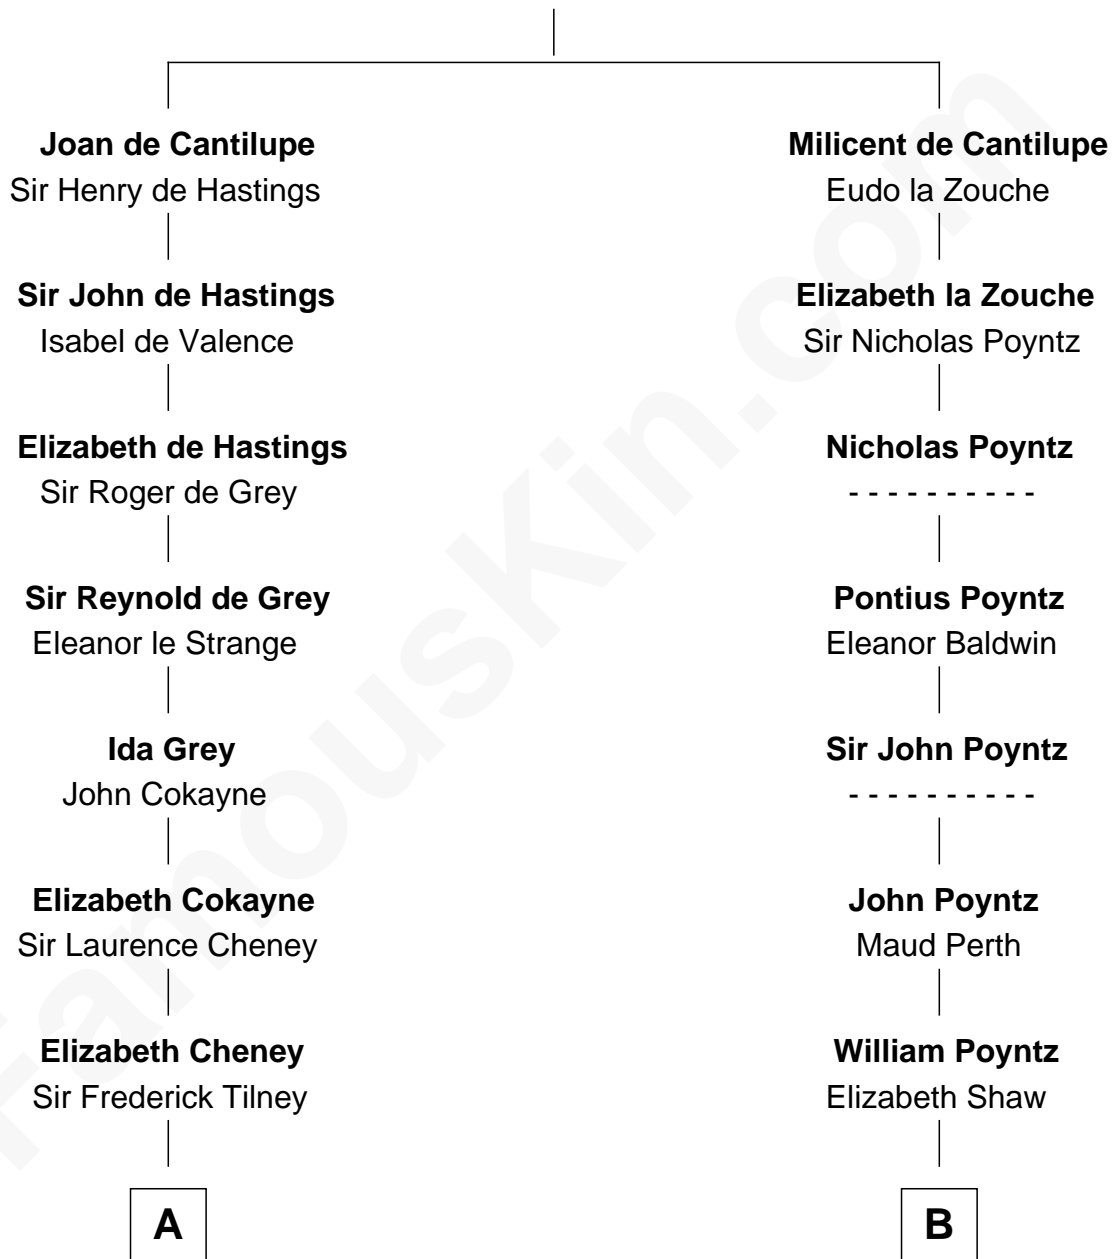

FamousKin.com Relationship Chart of

Anne Boleyn

2nd Wife of King Henry VIII

9th cousin 12 times removed of

Truman Capote

Author of In Cold Blood

Sir William de Cantilupe

Eve de Braiose

C

Susan M. Kendall
Oscar FitzAlan Knox

John Brewer Knox
Lula Margaret Dinkins

Mabel Knox
Archulus Persons

Archulus Persons
Lillie May Faulk

Truman Capote
Author of In Cold Blood

FamousKin.com