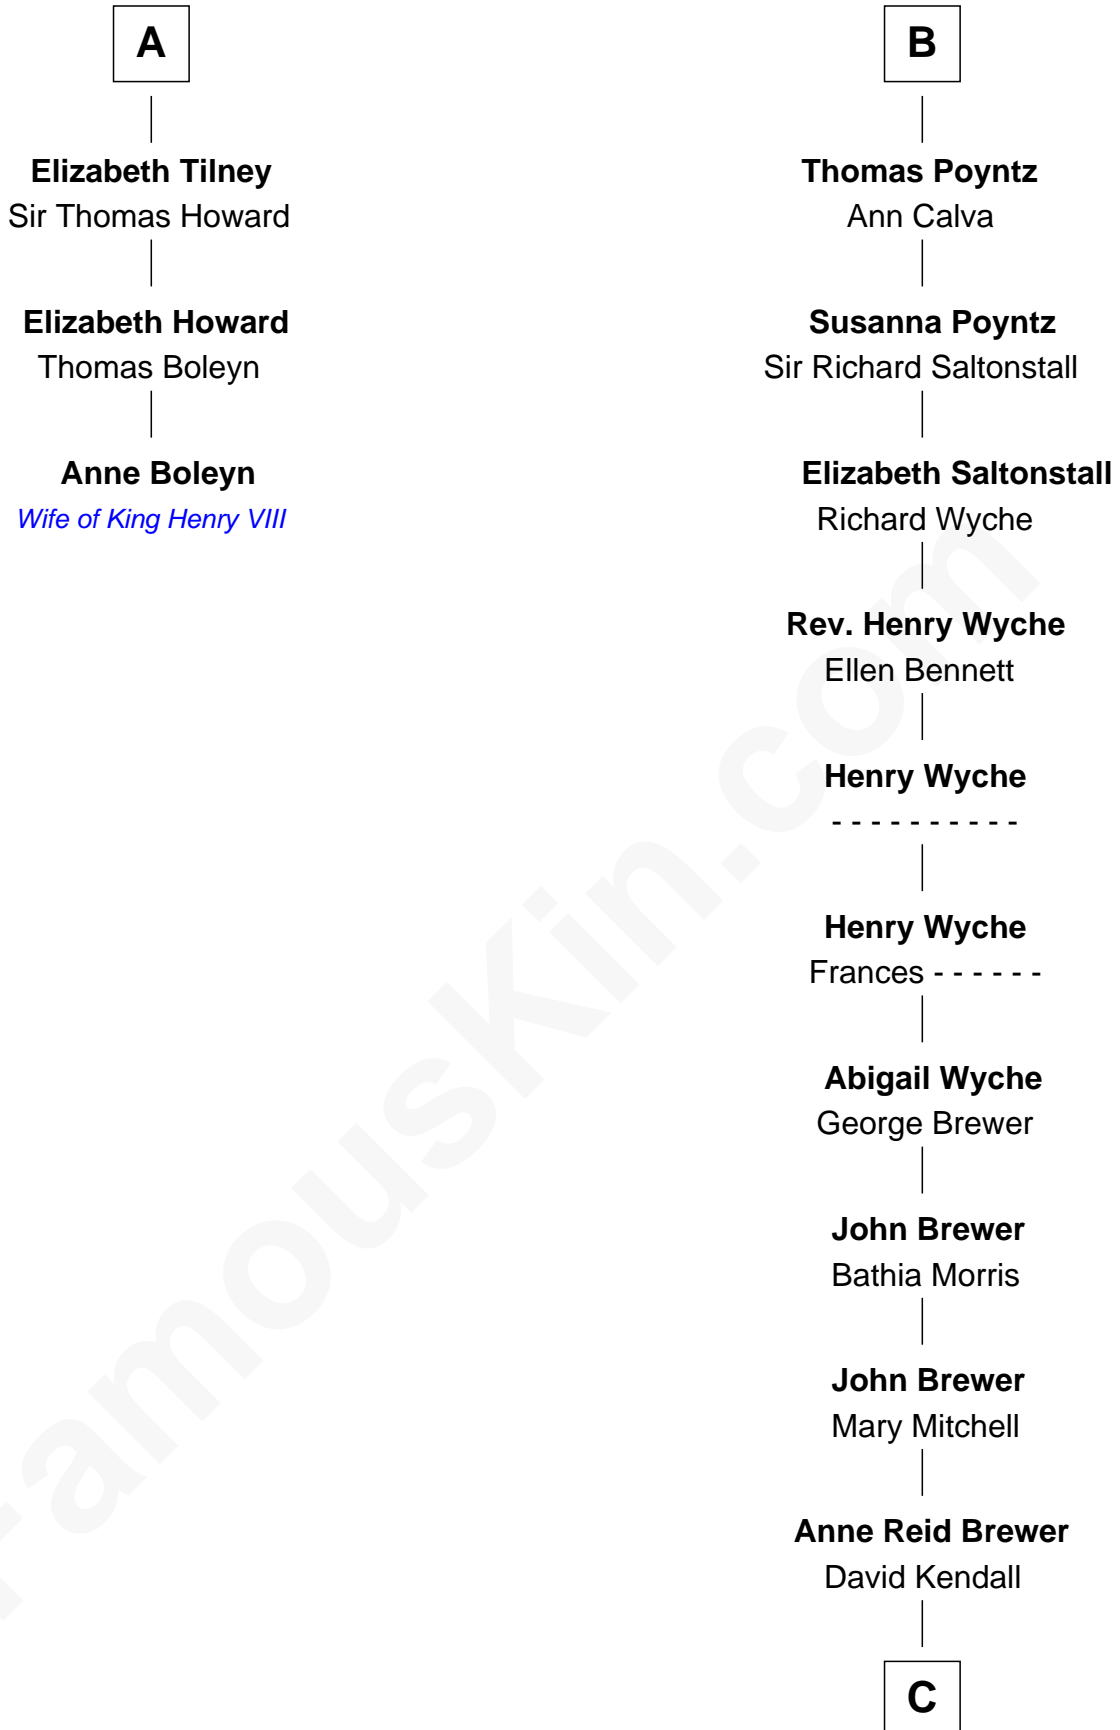

FamousKin.com Relationship Chart of

Anne Boleyn

2nd Wife of King Henry VIII

9th cousin 12 times removed of

Truman Capote

Author of In Cold Blood

Sir William de Cantilupe

Eve de Braiose

C

Susan M. Kendall
Oscar FitzAlan Knox

John Brewer Knox
Lula Margaret Dinkins

Mabel Knox
Archulus Persons

Archulus Persons
Lillie May Faulk

Truman Capote
Author of In Cold Blood

FamousKin.com