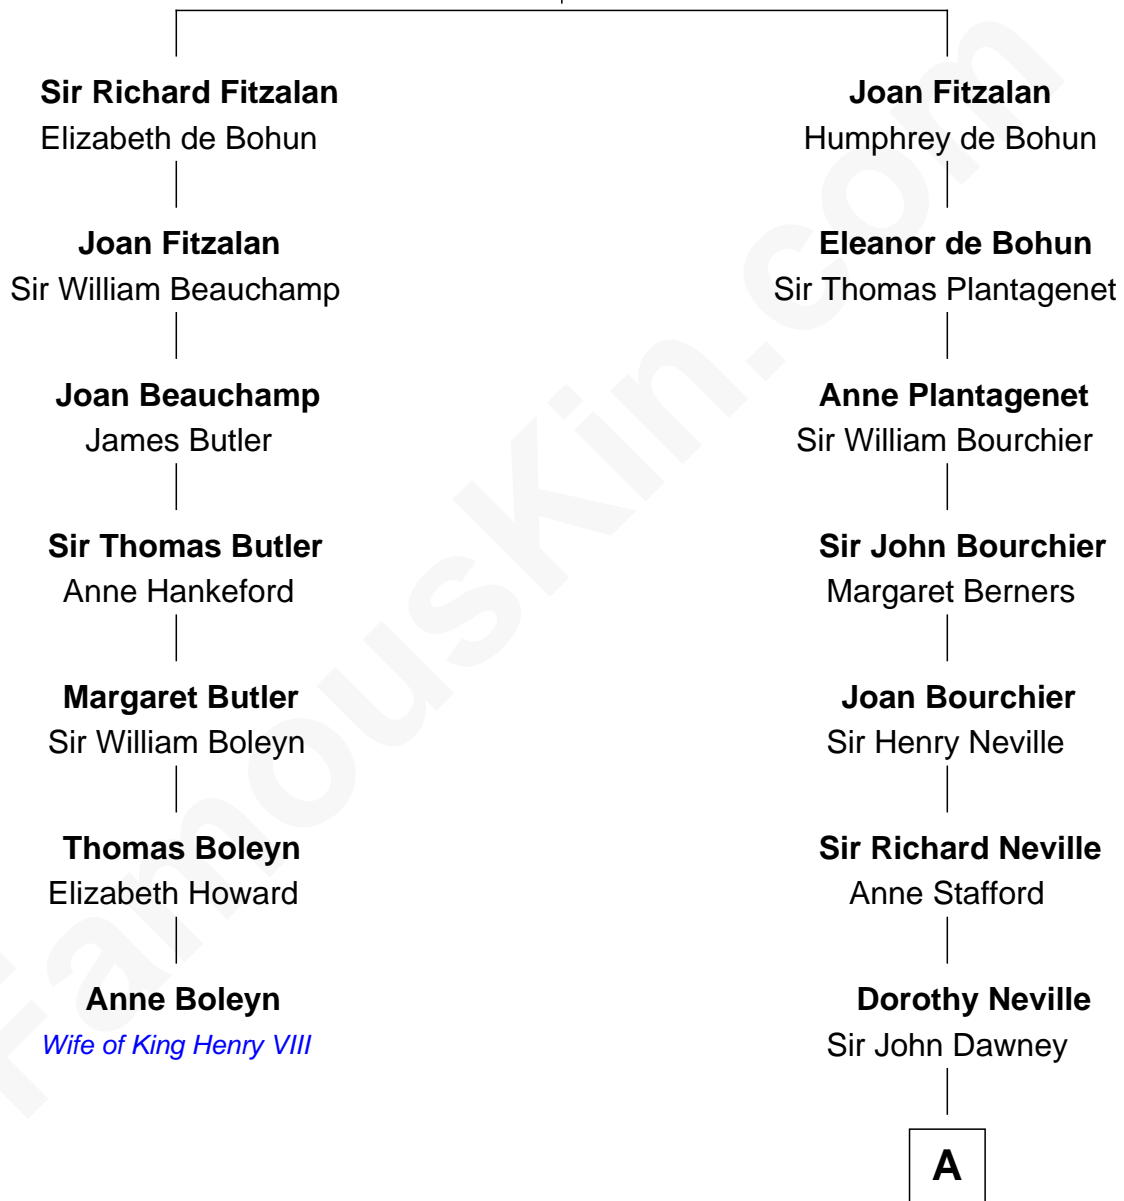

FamousKin.com Relationship Chart of

Anne Boleyn

2nd Wife of King Henry VIII

6th cousin 14 times removed of

Jimmy Carter

39th U.S. President

Richard Fitzalan
Eleanor Plantagenet

A

Anne Dawney
Sir George Conyers

Sir John Conyers
Agnes Bowes

Eleanor Conyers
Lancelot Strother

William Strother
Elizabeth - - - - -

William Strother
Dorothy - - - - -

Robert Strother
Elizabeth Berry

Elizabeth Strother
Robert Kay