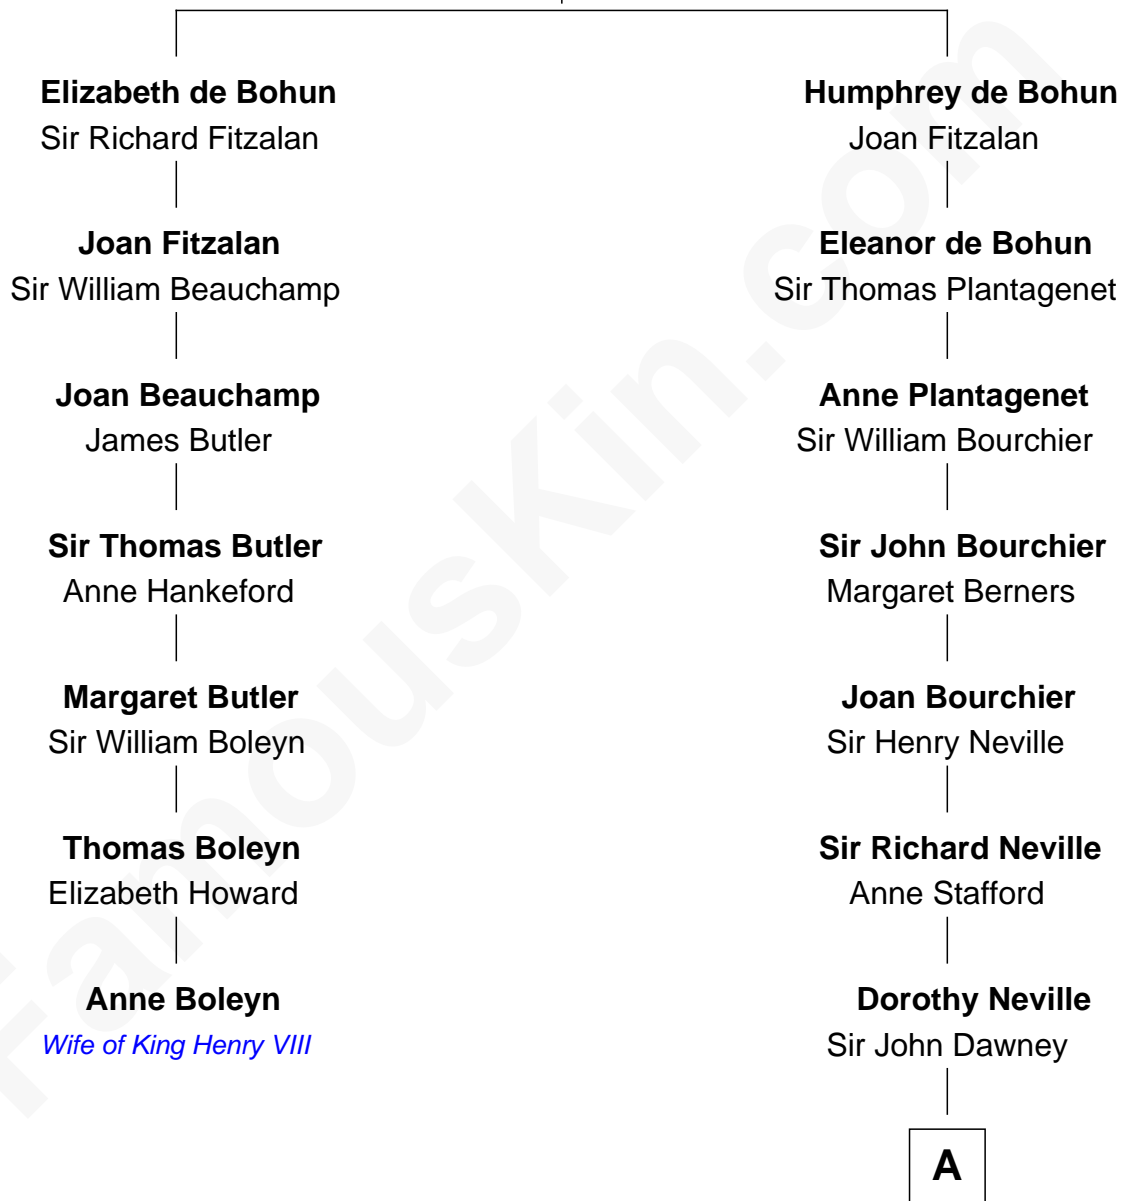

FamousKin.com Relationship Chart of

Anne Boleyn

2nd Wife of King Henry VIII

6th cousin 14 times removed of

Jimmy Carter

39th U.S. President

Sir William de Bohun
Elizabeth de Badlesmere

A

Anne Dawney
Sir George Conyers

Sir John Conyers
Agnes Bowes

Eleanor Conyers
Lancelot Strother

William Strother
Elizabeth - - - - -

William Strother
Dorothy - - - - -

Robert Strother
Elizabeth Berry

Elizabeth Strother
Robert Kay