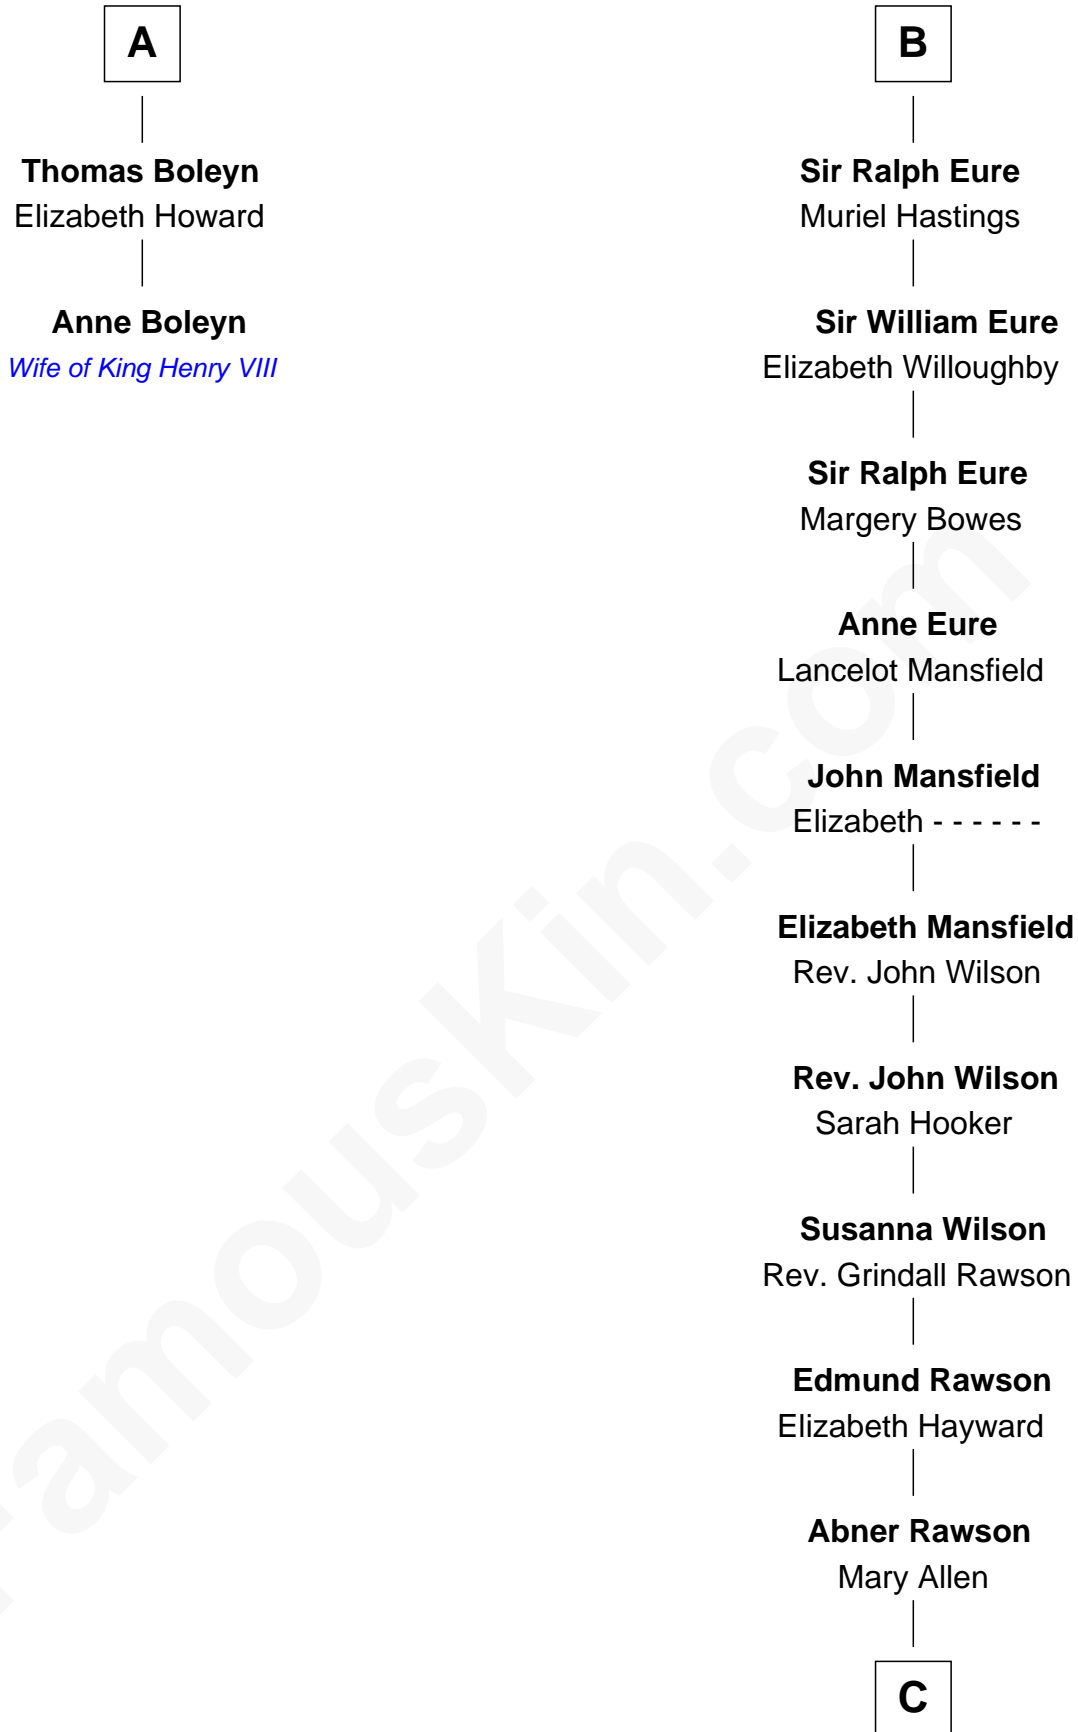

FamousKin.com Relationship Chart of

Anne Boleyn

2nd Wife of King Henry VIII

8th cousin 12 times removed of

William Howard Taft

27th U.S. President

C

—
Rhoda Rawson

Aaron Taft
—

Peter Rawson Taft

Sylvia Howard
—

Alphonso Taft

Louisa Maria Torrey
—

William Howard Taft

27th U.S. President