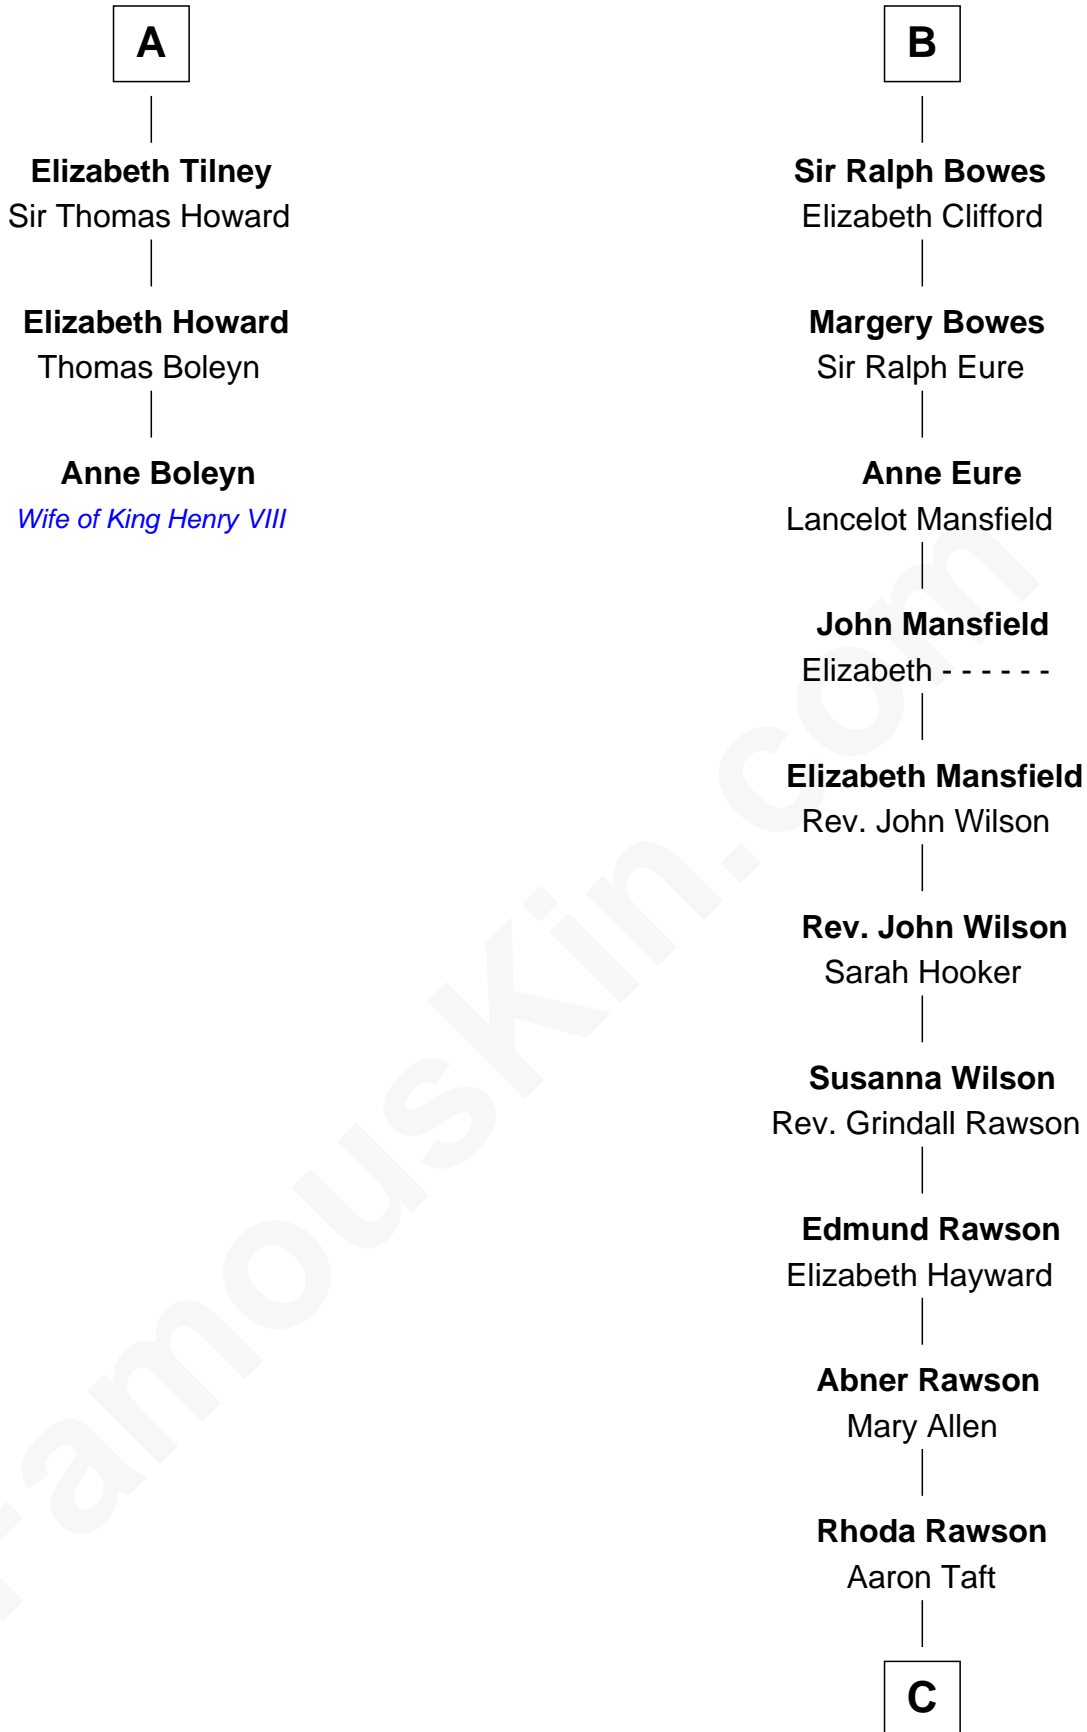

FamousKin.com Relationship Chart of

Anne Boleyn

2nd Wife of King Henry VIII

9th cousin 10 times removed of

William Howard Taft

27th U.S. President

William de Odingsells

Ela FitzWalter

Elizabeth Cheney
Sir Frederick Tilney

A

Margaret de Oddingseles

Sir John de Grey

Sir John Grey
Avice Marmion

Sir Robert Grey
Lora de St. Quintin

Elizabeth Grey
Henry FitzHugh

Sir William FitzHugh
Margery Willoughby

Maud FitzHugh
Sir William Bowes

Sir Ralph Bowes
Margery Conyers

B

C

Peter Rawson Taft

Sylvia Howard

Alphonso Taft

Louisa Maria Torrey