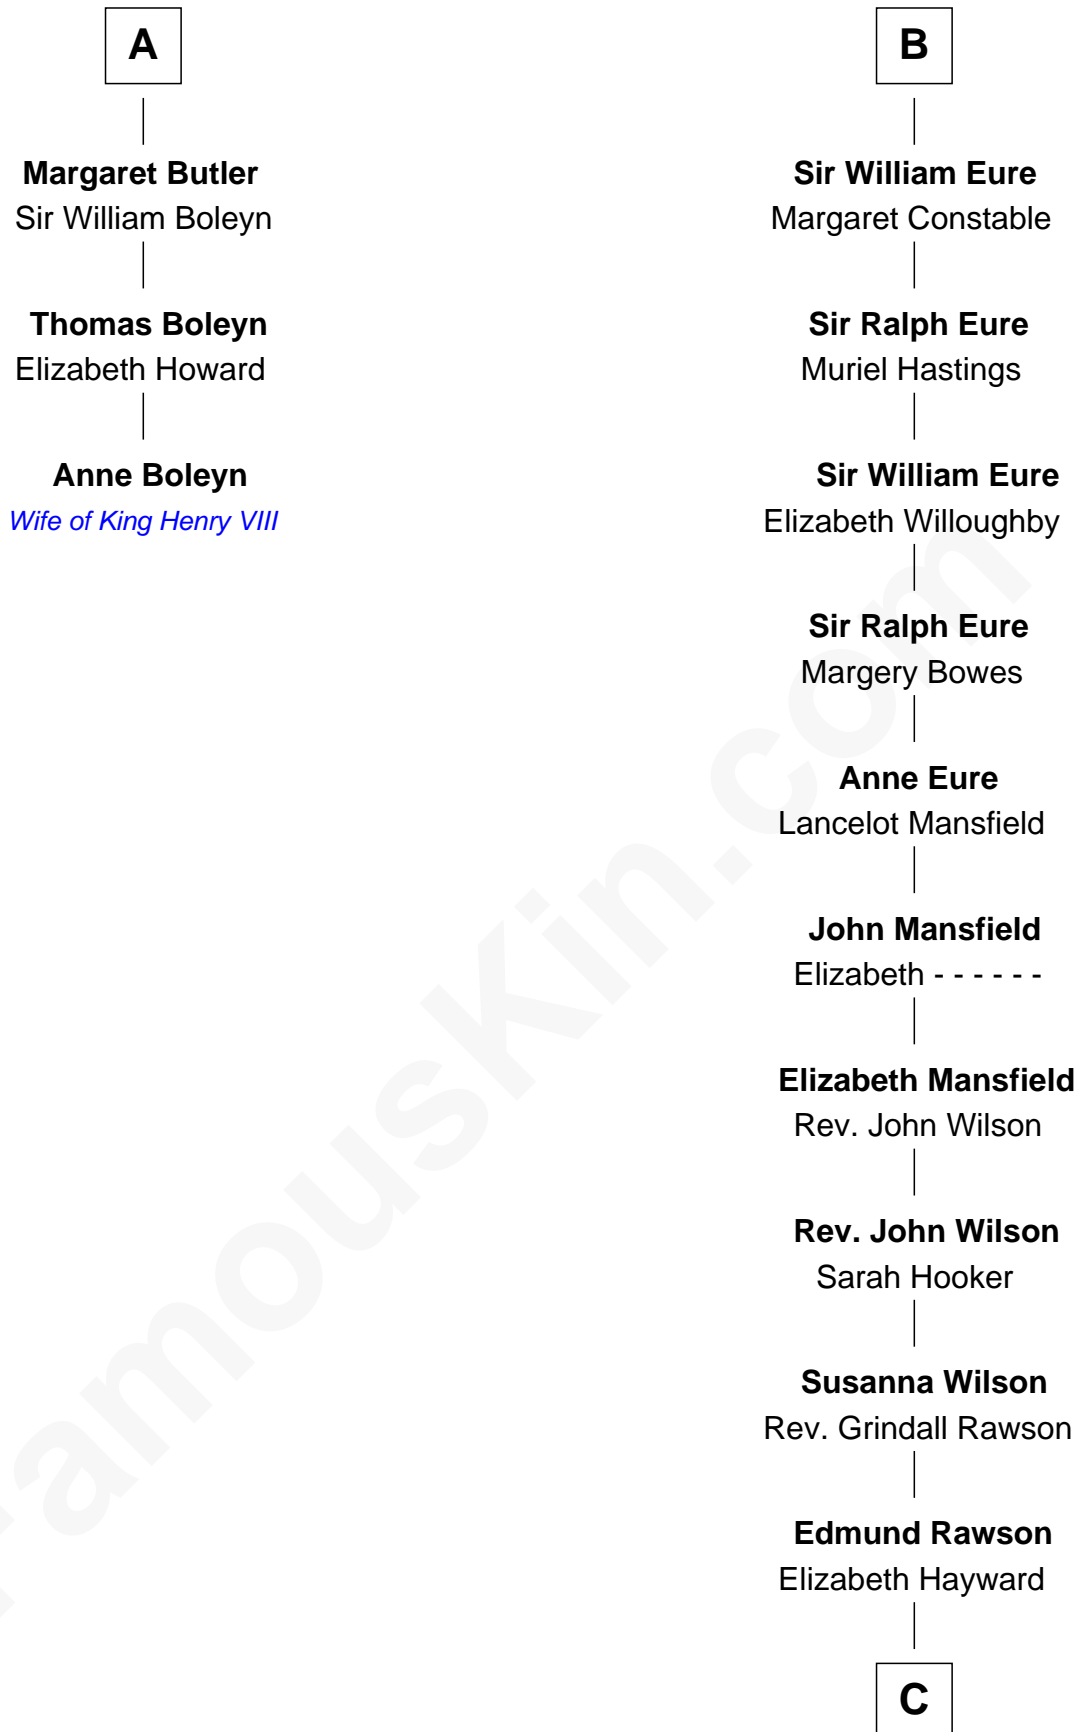

FamousKin.com Relationship Chart of

Anne Boleyn

2nd Wife of King Henry VIII

9th cousin 12 times removed of

William Howard Taft

27th U.S. President

Sir Humphrey de Bohun

Eleanor de Braiose

Joan Beaufort

Elizabeth Ferrers

Sir John de Greystoke

Eleanor Greystoke

Sir Ralph Eure

B

C

Abner Rawson

Mary Allen

Rhoda Rawson

Aaron Taft

Peter Rawson Taft

Sylvia Howard

Alphonso Taft

Louisa Maria Torrey

William Howard Taft