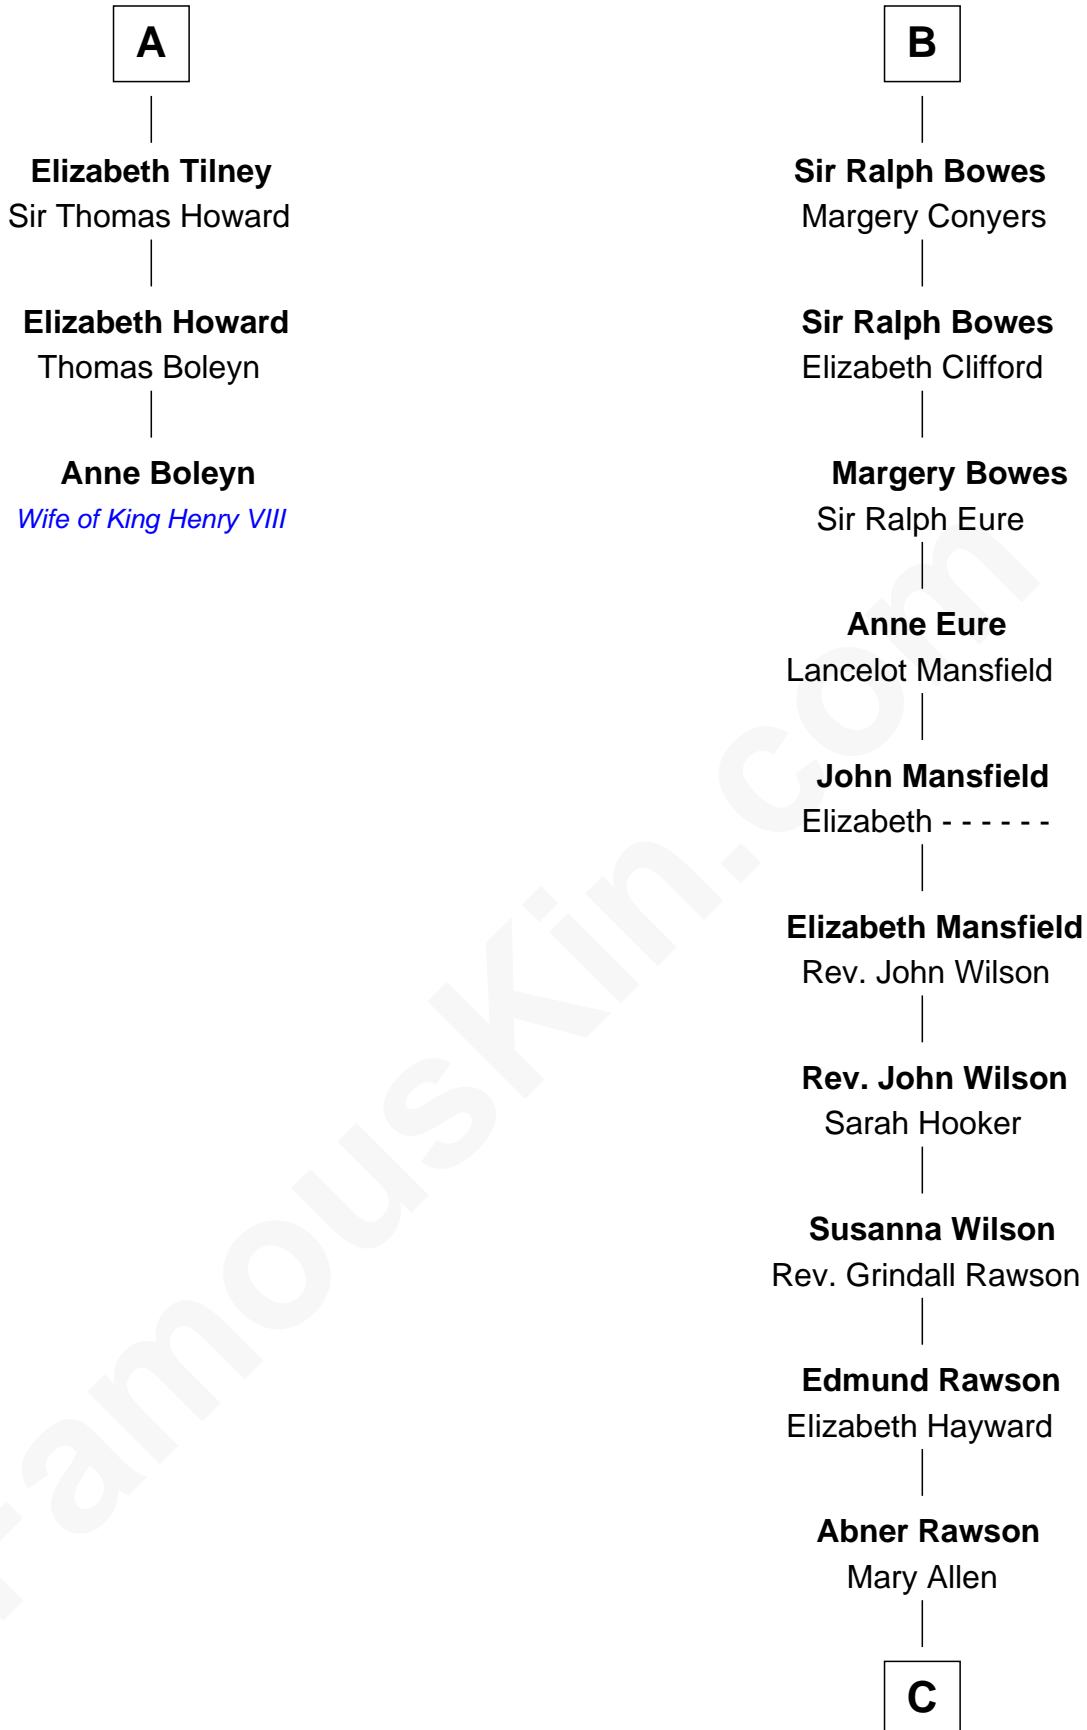

FamousKin.com Relationship Chart of

Anne Boleyn

2nd Wife of King Henry VIII

9th cousin 11 times removed of

William Howard Taft

27th U.S. President

Sir William de Cantilupe

Eve de Braiose

C

—
Rhoda Rawson

Aaron Taft
—

Peter Rawson Taft

Sylvia Howard
—

Alphonso Taft

Louisa Maria Torrey
—

William Howard Taft

27th U.S. President