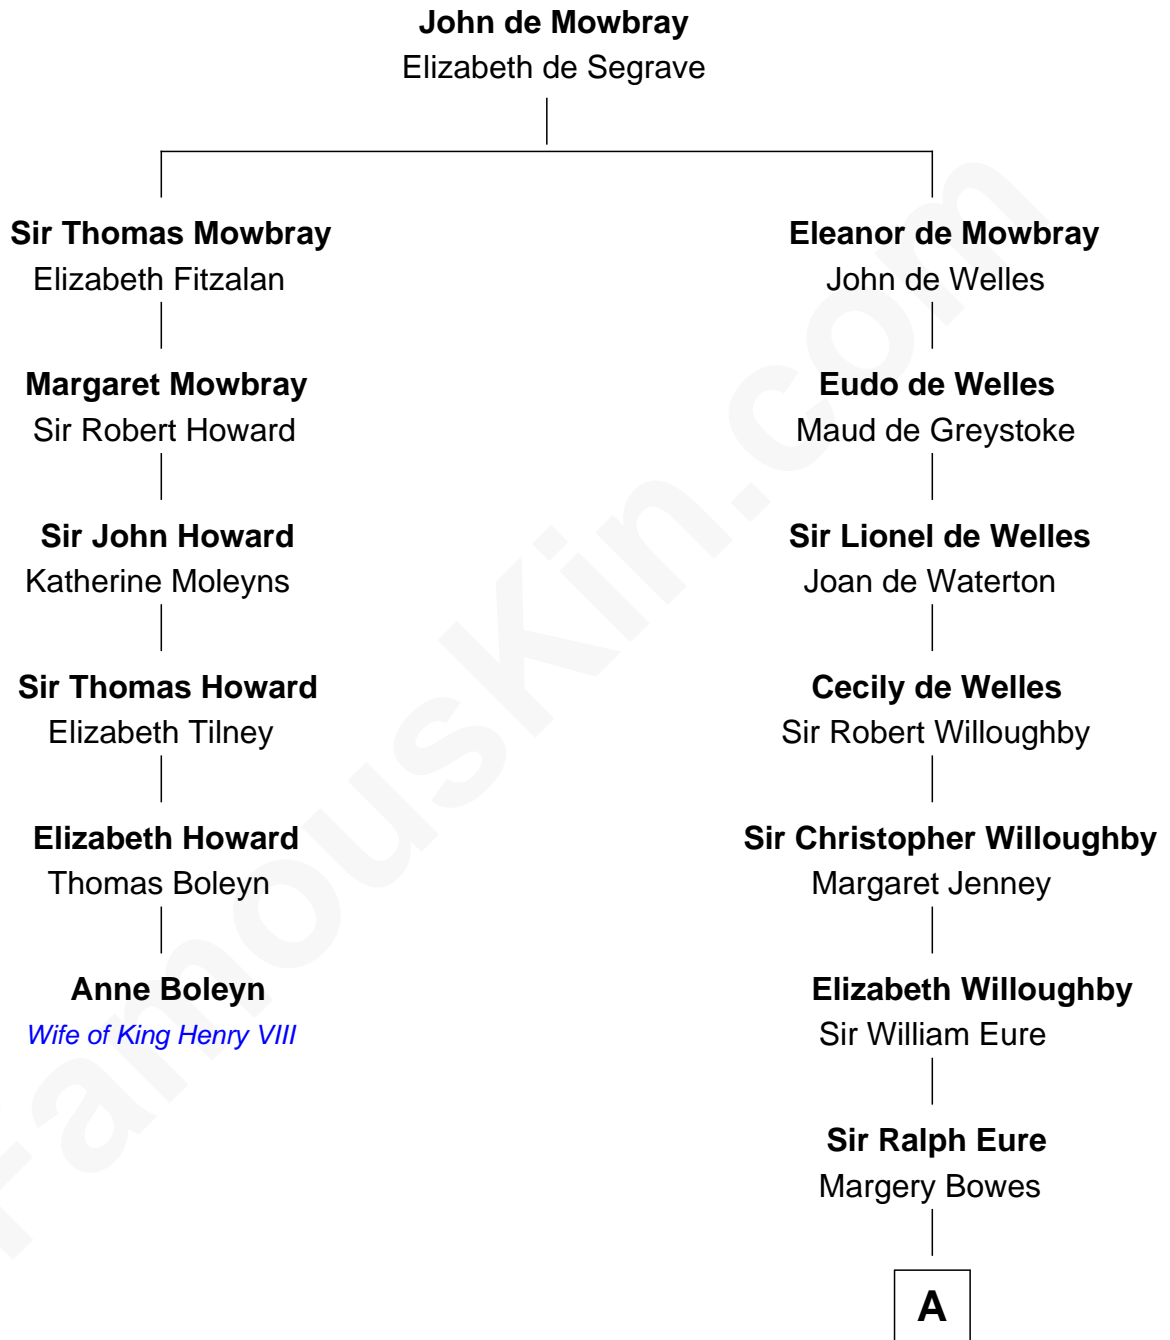

FamousKin.com Relationship Chart of

Anne Boleyn

2nd Wife of King Henry VIII

5th cousin 12 times removed of

William Howard Taft

27th U.S. President

A

Anne Eure

Lancelot Mansfield

John Mansfield

Elizabeth - - - - -

Elizabeth Mansfield

Rev. John Wilson

Rev. John Wilson

Sarah Hooker

Susanna Wilson

Sylvia Howard

Alphonso Taft

Louisa Maria Torrey

William Howard Taft

27th U.S. President