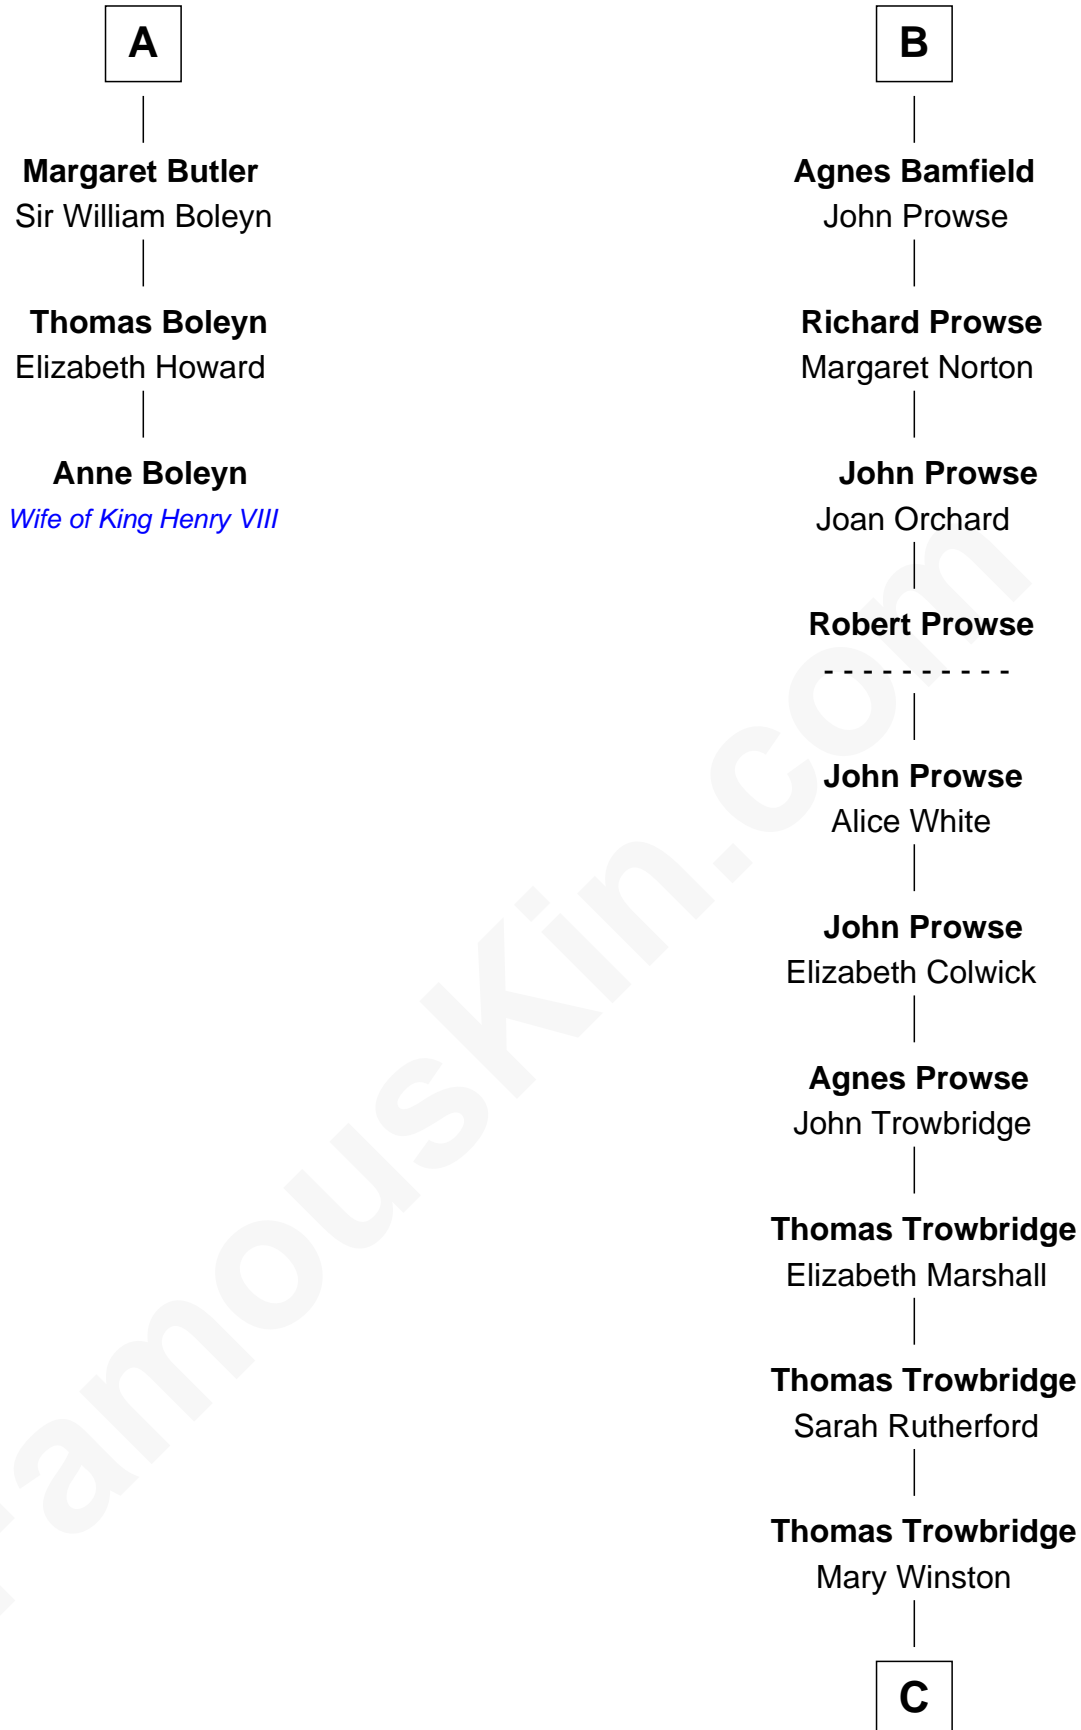

# FamousKin.com Relationship Chart of

**Anne Boleyn**

*2nd Wife of King Henry VIII*

9th cousin 12 times removed of

**Rutherford B. Hayes**

*19th U.S. President*

**Sir Geoffrey FitzPiers**

Aveline de Clare

Sophia Birchard

Rutherford B. Hayes

*19th U.S. President*

FamousKin.com