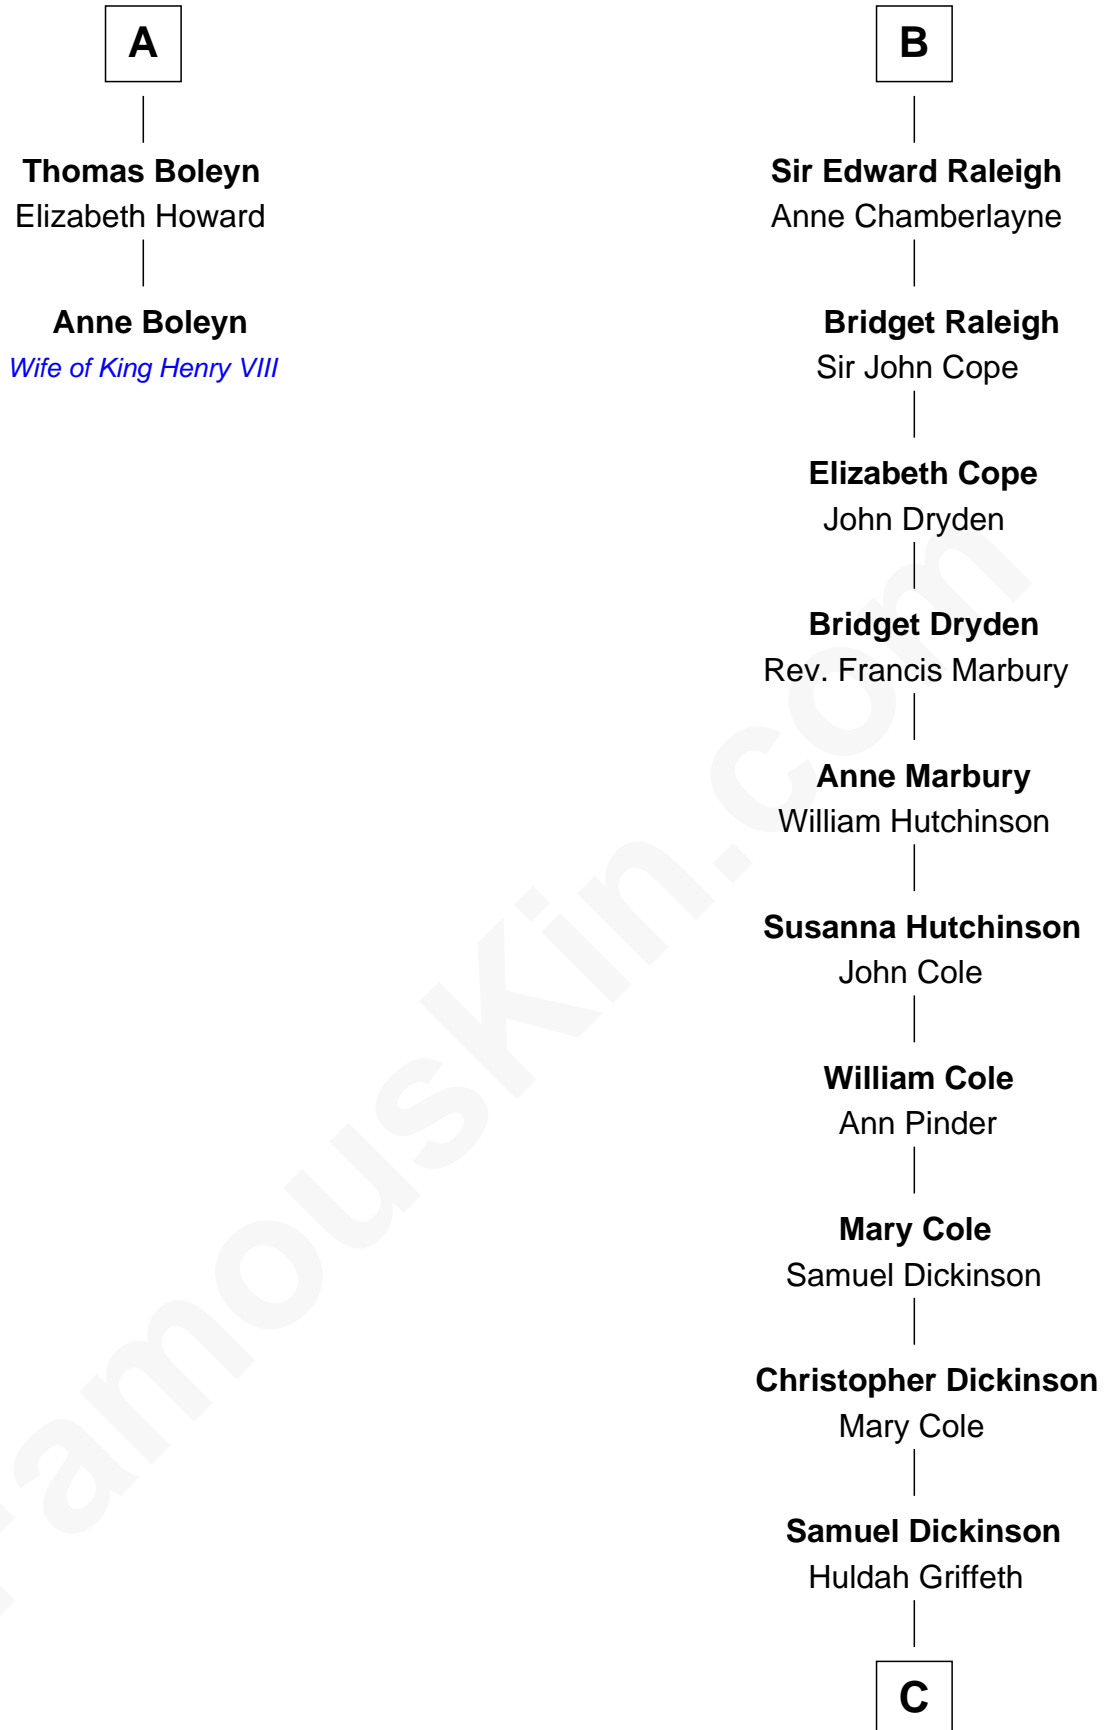

# FamousKin.com Relationship Chart of

**Anne Boleyn**

*2nd Wife of King Henry VIII*

8th cousin 13 times removed of

**George Romney**

*43rd Governor of Michigan*

C

**Charity Dickinson**

Jared Pratt

**Parley Parker Pratt**

Mary Woods

**Helaman Pratt**

Anna Johanna Dorothy Wilcken

**Anna Amelia Pratt**

Gaskell Samuel Romney

**George Romney**

*43rd Governor of Michigan*