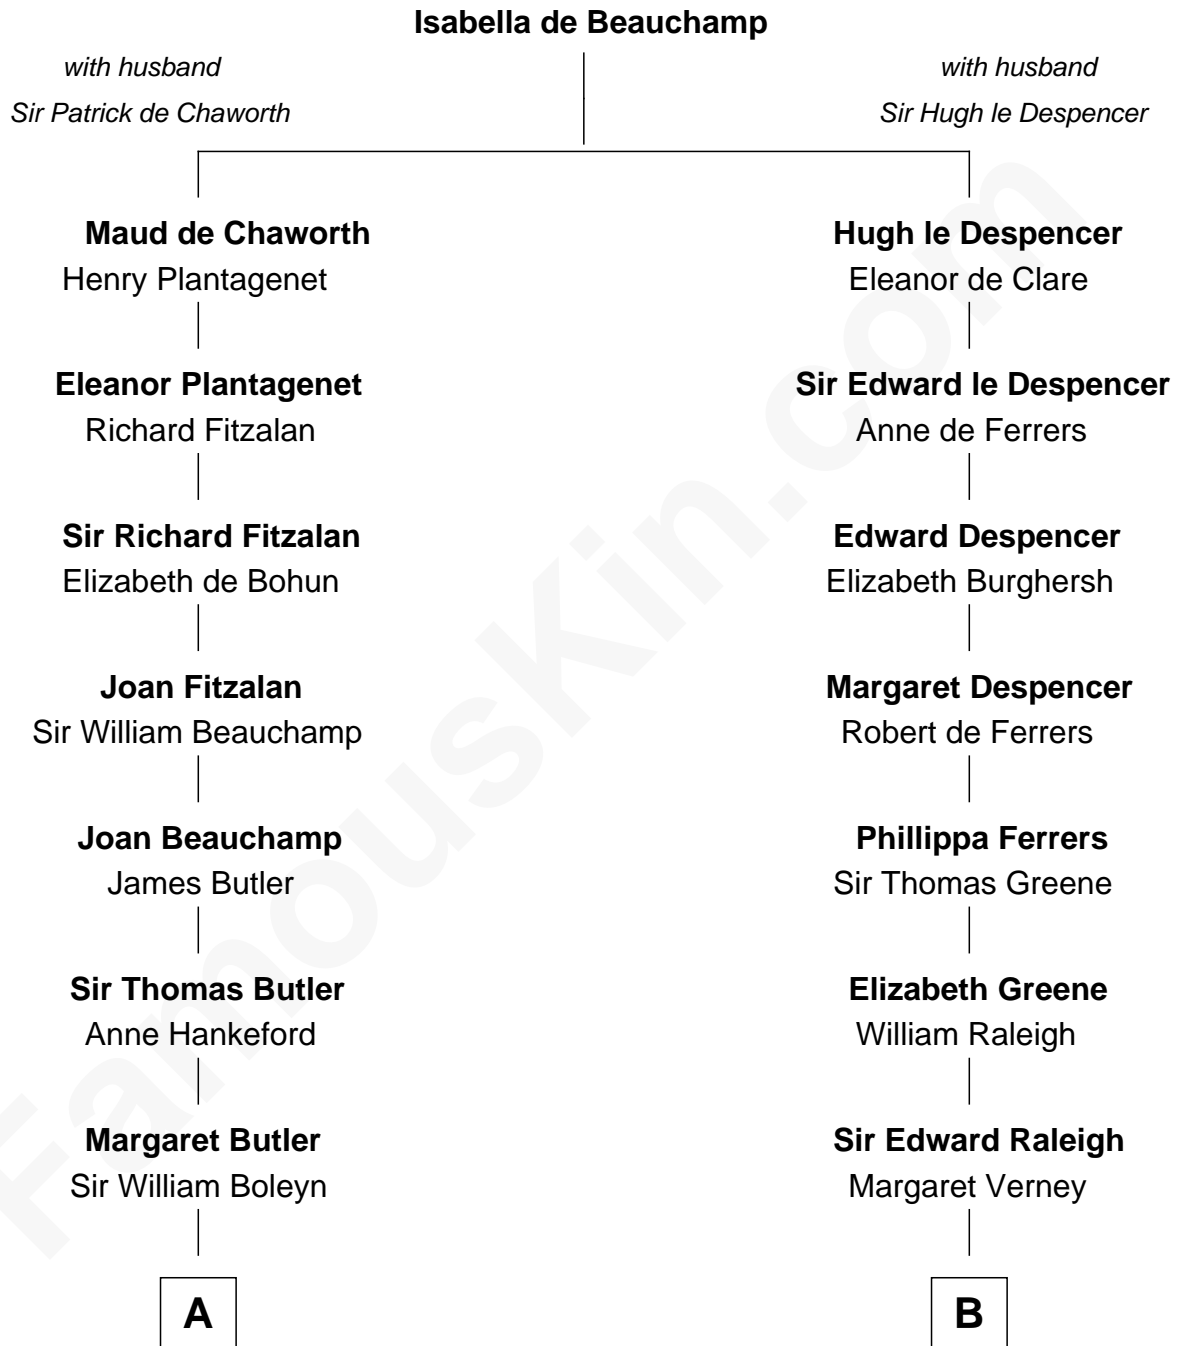

# FamousKin.com Relationship Chart of

**Anne Boleyn**

*2nd Wife of King Henry VIII*

8th cousin 13 times removed of

**George Romney**

*43rd Governor of Michigan*

C

**Charity Dickinson**

Jared Pratt

**Parley Parker Pratt**

Mary Woods

**Helaman Pratt**

Anna Johanna Dorothy Wilcken

**Anna Amelia Pratt**

Gaskell Samuel Romney

**George Romney**

*43rd Governor of Michigan*