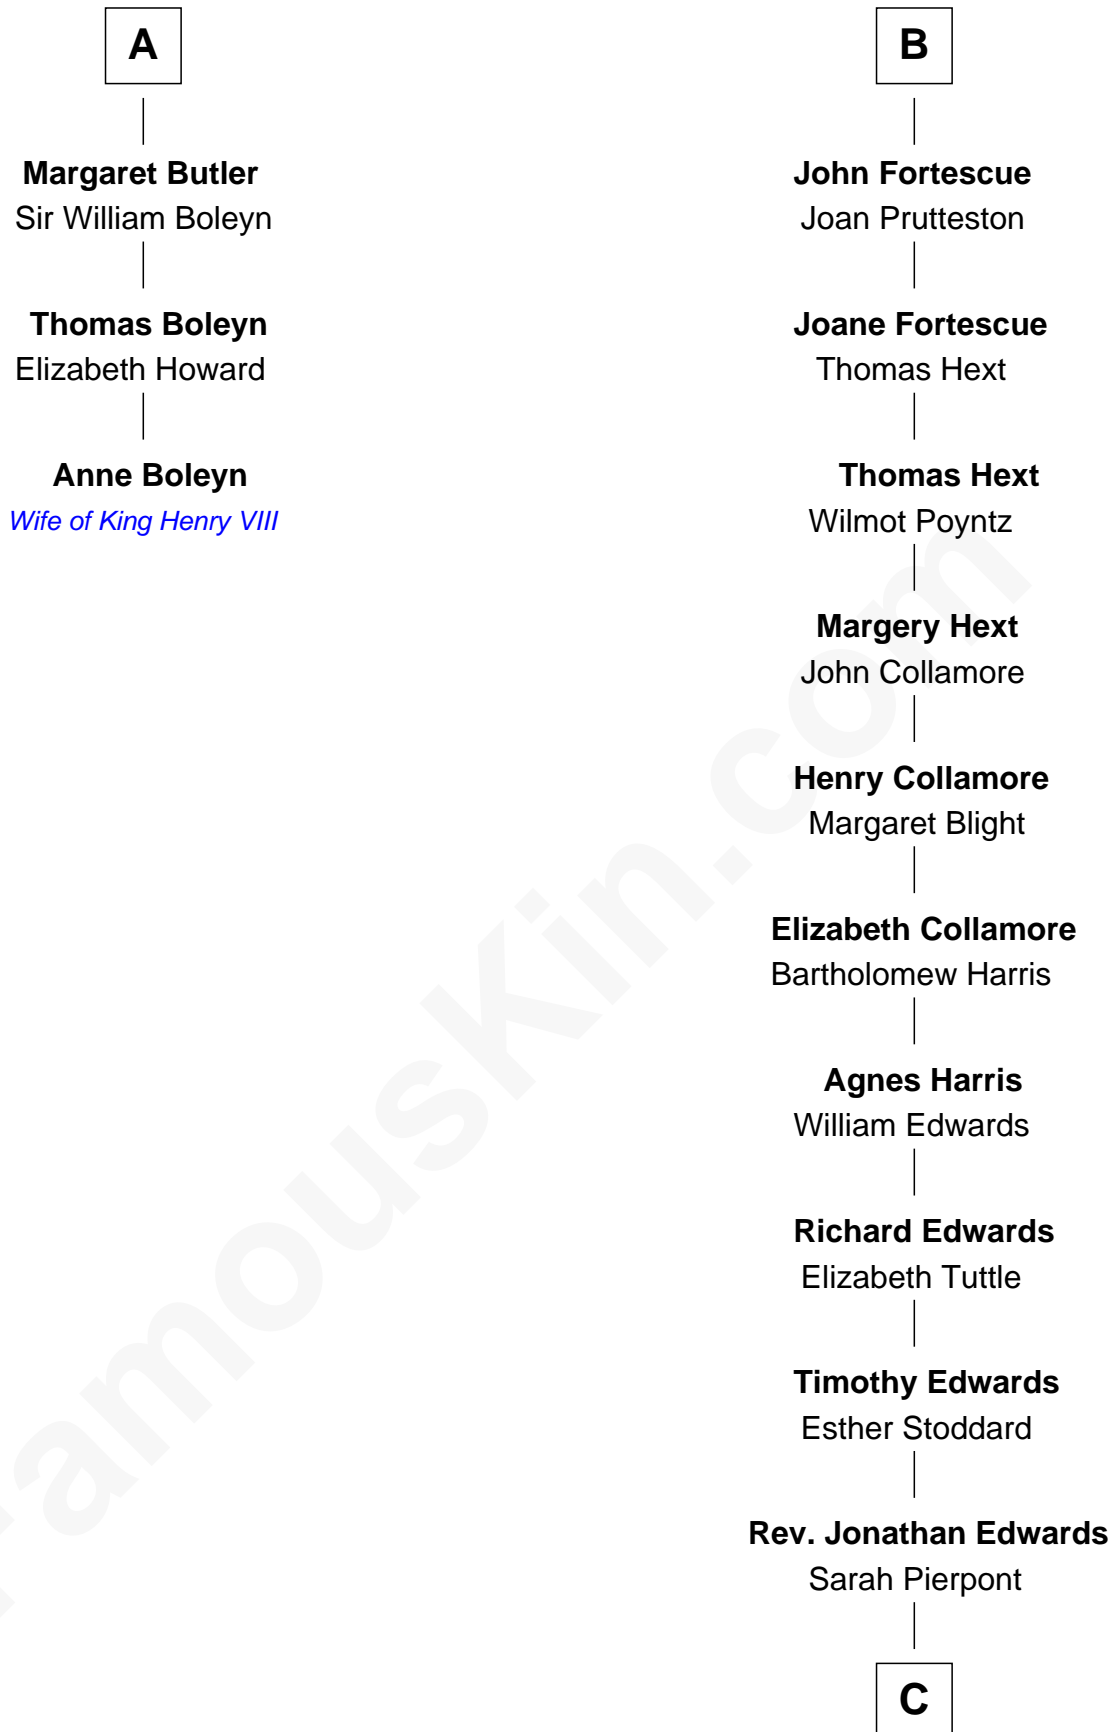

FamousKin.com Relationship Chart of

Anne Boleyn

2nd Wife of King Henry VIII

9th cousin 9 times removed of

Aaron Burr

Killed Alexander Hamilton

Sir Geoffrey FitzPiers

Aveline de Clare

C

Esther Edwards

Aaron Burr

Aaron Burr

Killed Alexander Hamilton

FamousKin.com