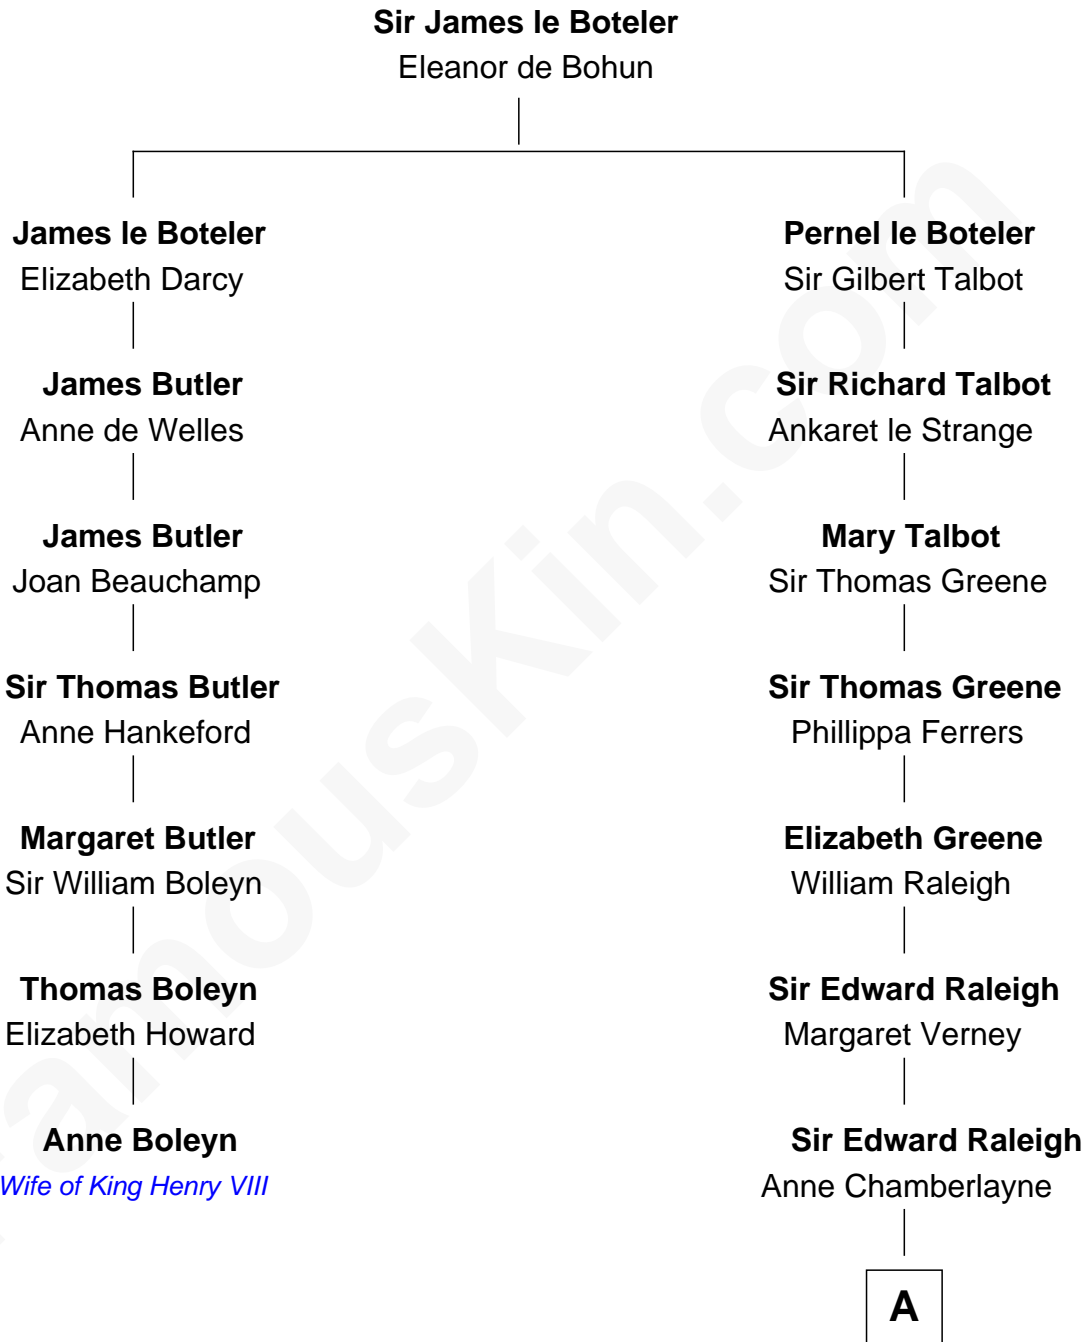

# FamousKin.com Relationship Chart of

**Anne Boleyn**

*2nd Wife of King Henry VIII*

6th cousin 15 times removed of

**DuBose Heyward**

*Author of Porgy (Porgy & Bess)*

**A**

**Bridget Raleigh**

Sir John Cope

**Elizabeth Cope**

John Dryden

**Bridget Dryden**

Rev. Francis Marbury

**Anne Marbury**

William Hutchinson

**Faith Hutchinson**

Thomas Savage

**Habijah Savage**

Hannah Tyng

**Thomas Savage**

Mehitabel Phillips

**Thomas Savage**

Elizabeth Fowle

**Col. Thomas Savage**