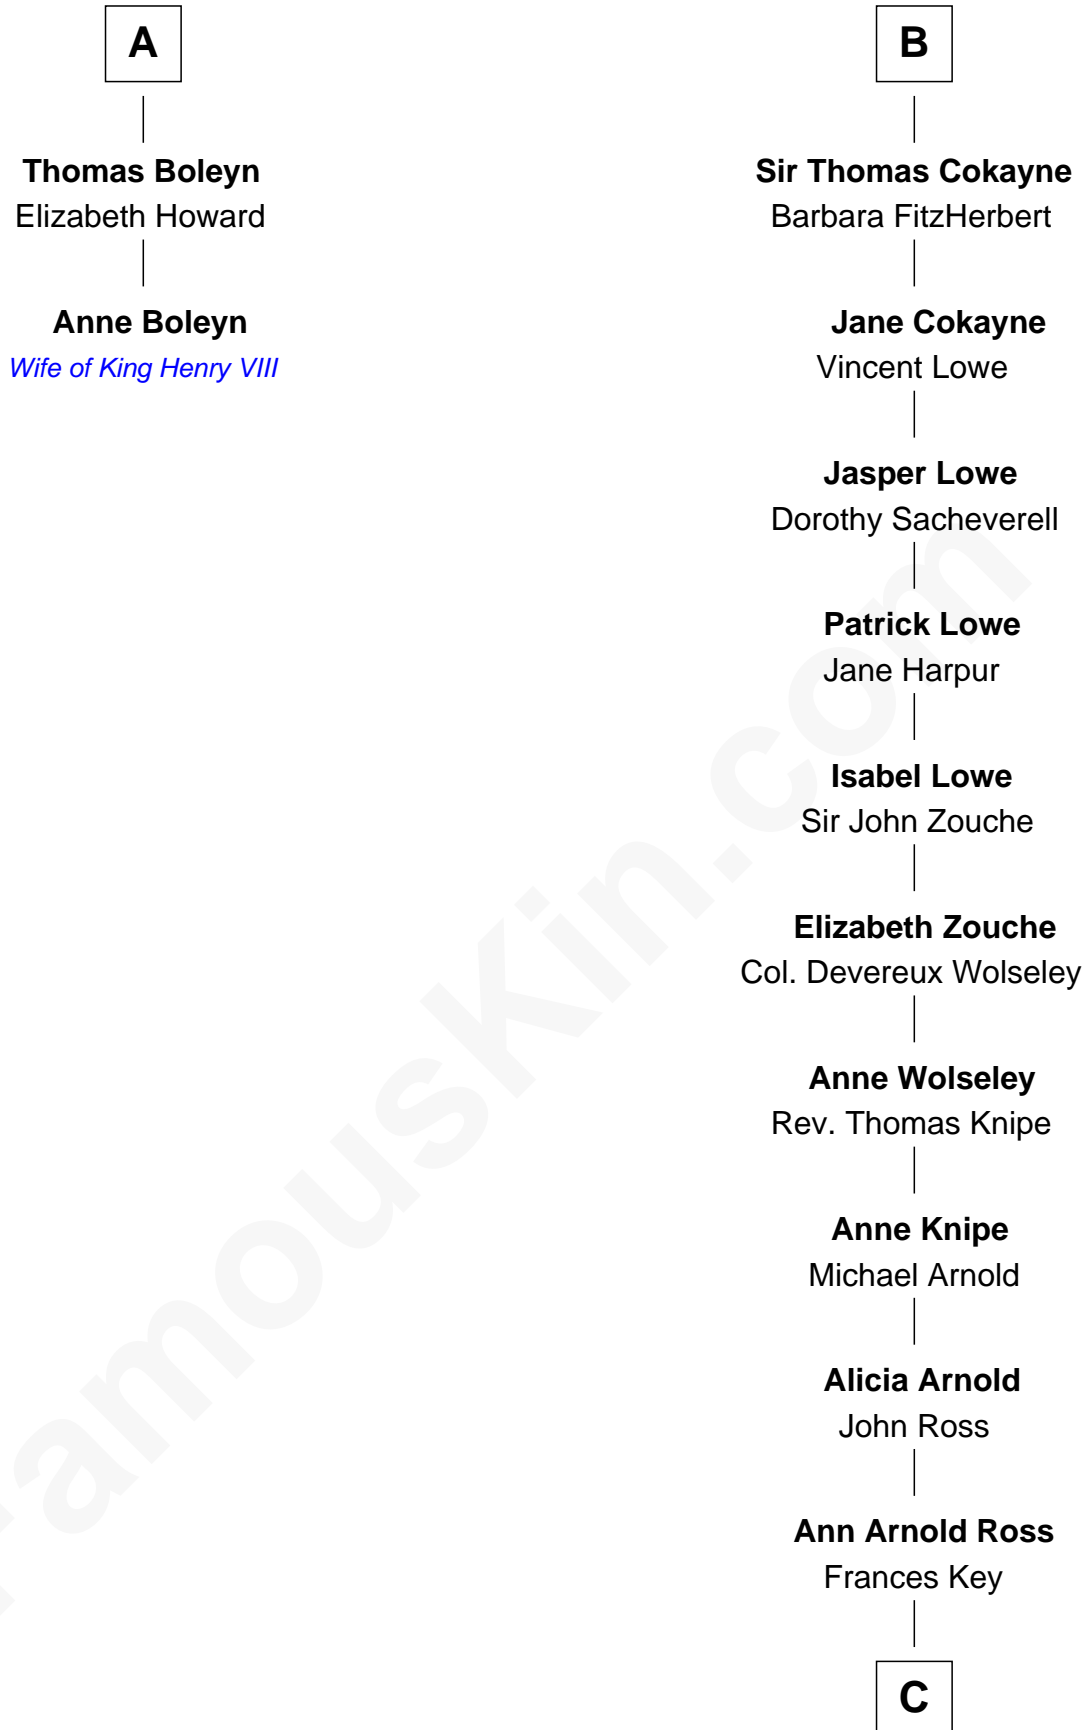

FamousKin.com Relationship Chart of

Anne Boleyn

2nd Wife of King Henry VIII

8th cousin 10 times removed of

Francis Scott Key

Author of "The Star Spangled Banner"

Sir Robert de Ros

Isabel de Aubeney

C

John Ross Key

Anne Phebe Penn Dagworthy Charlton

Francis Scott Key

Author of "The Star Spangled Banner"

FamousKin.com