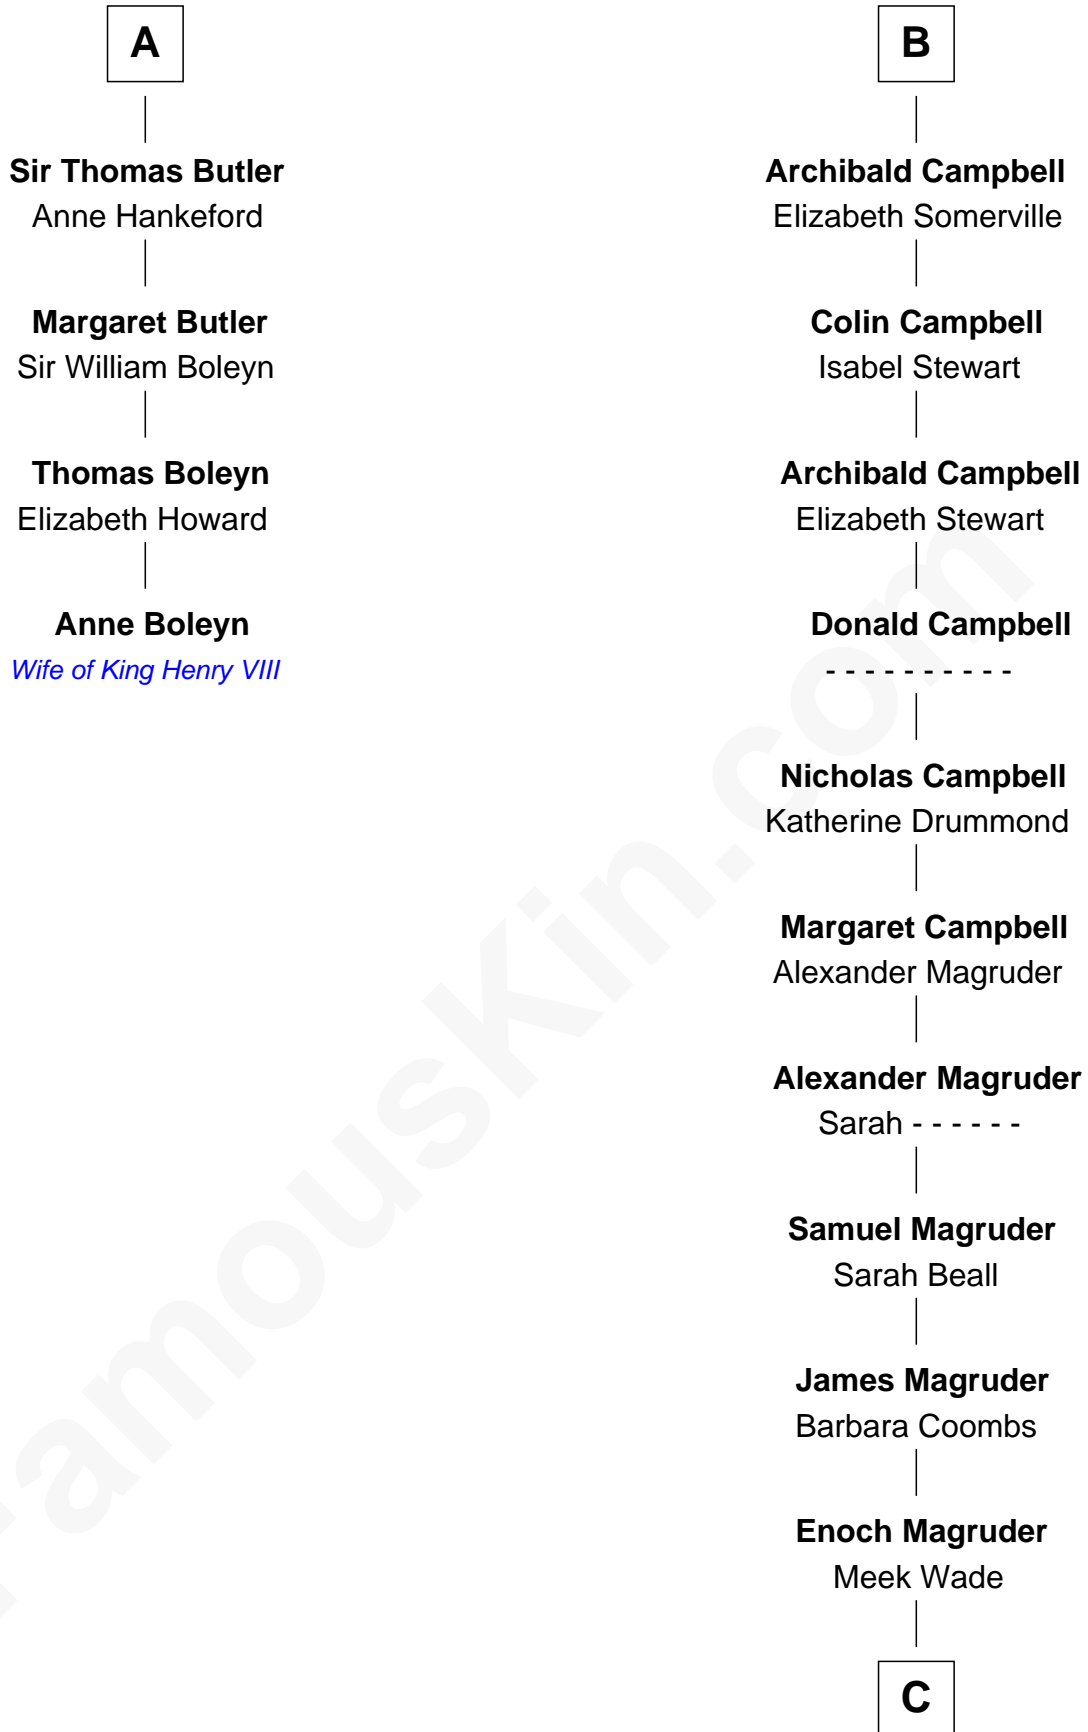

FamousKin.com Relationship Chart of

Anne Boleyn

2nd Wife of King Henry VIII

10th cousin 11 times removed of

Emily Post

American Author on Etiquette

C

Mary Meek Magruder