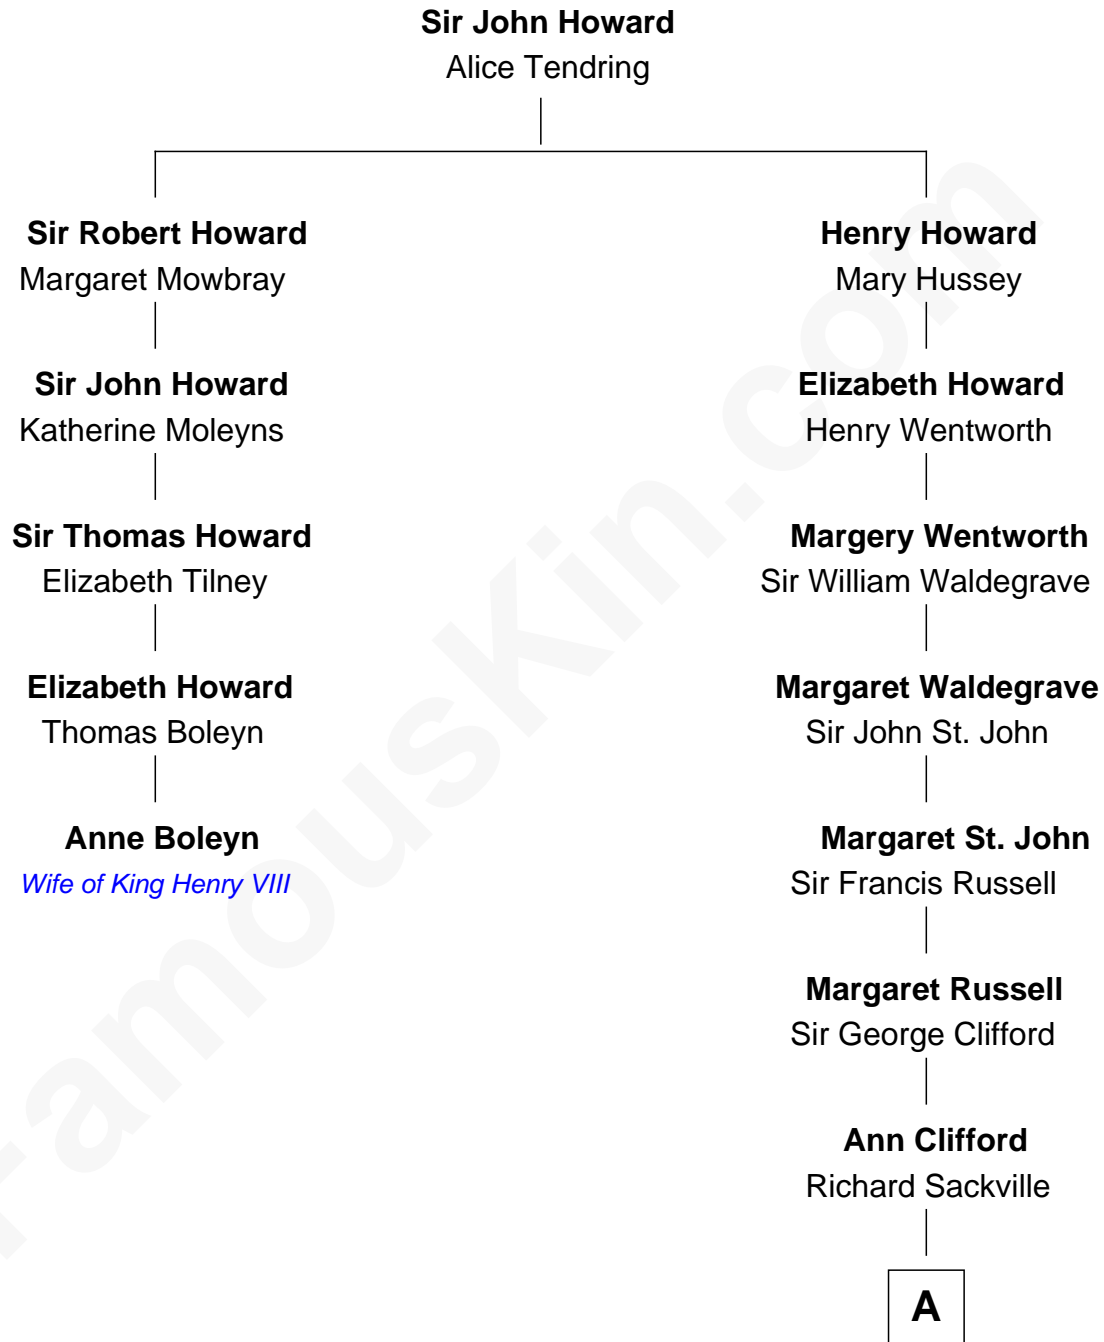

FamousKin.com

Relationship Chart of

Anne Boleyn

2nd Wife of King Henry VIII

4th cousin 13 times removed of

Camilla Parker Bowles

Queen Consort of the United Kingdom

Camilla Parker Bowles photo by [Agência Brasil](#) [\(CC BY 3.0 BRAZIL\)](#)