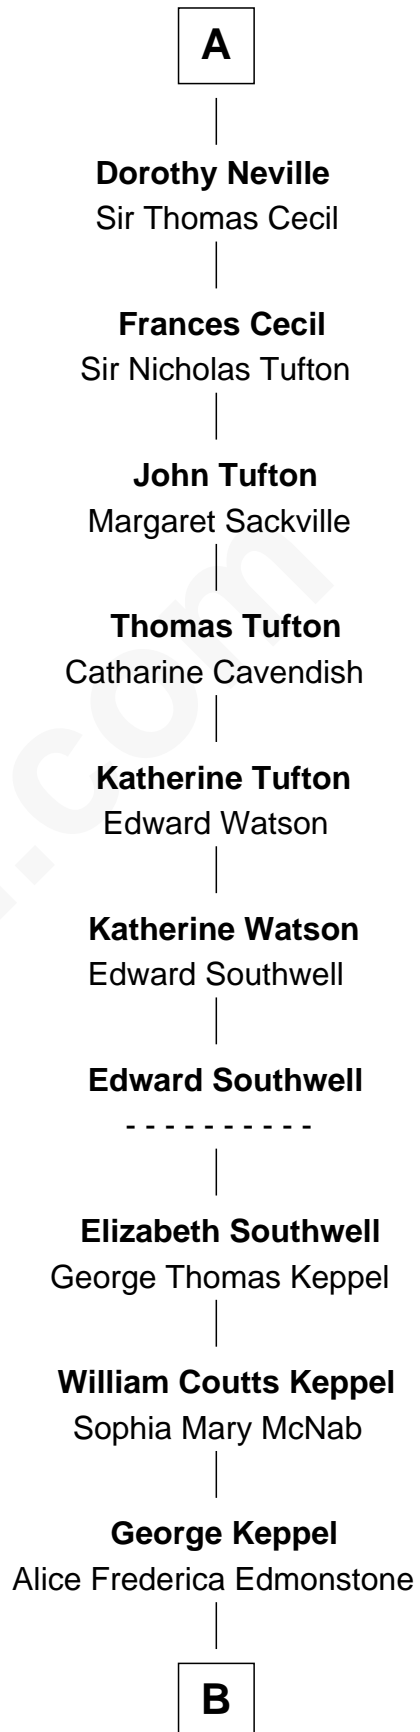

FamousKin.com Relationship Chart of

Anne Boleyn

2nd Wife of King Henry VIII

6th cousin 13 times removed of

Camilla Parker Bowles

Queen Consort of the United Kingdom

B

—
Sonia Rosemary Keppel

Roland Calvert Cubitt

—
Rosalind Maud Cubitt

Bruce Middleton Hope Shand

—
Camilla Parker Bowles

Queen Consort

FamousKin.com