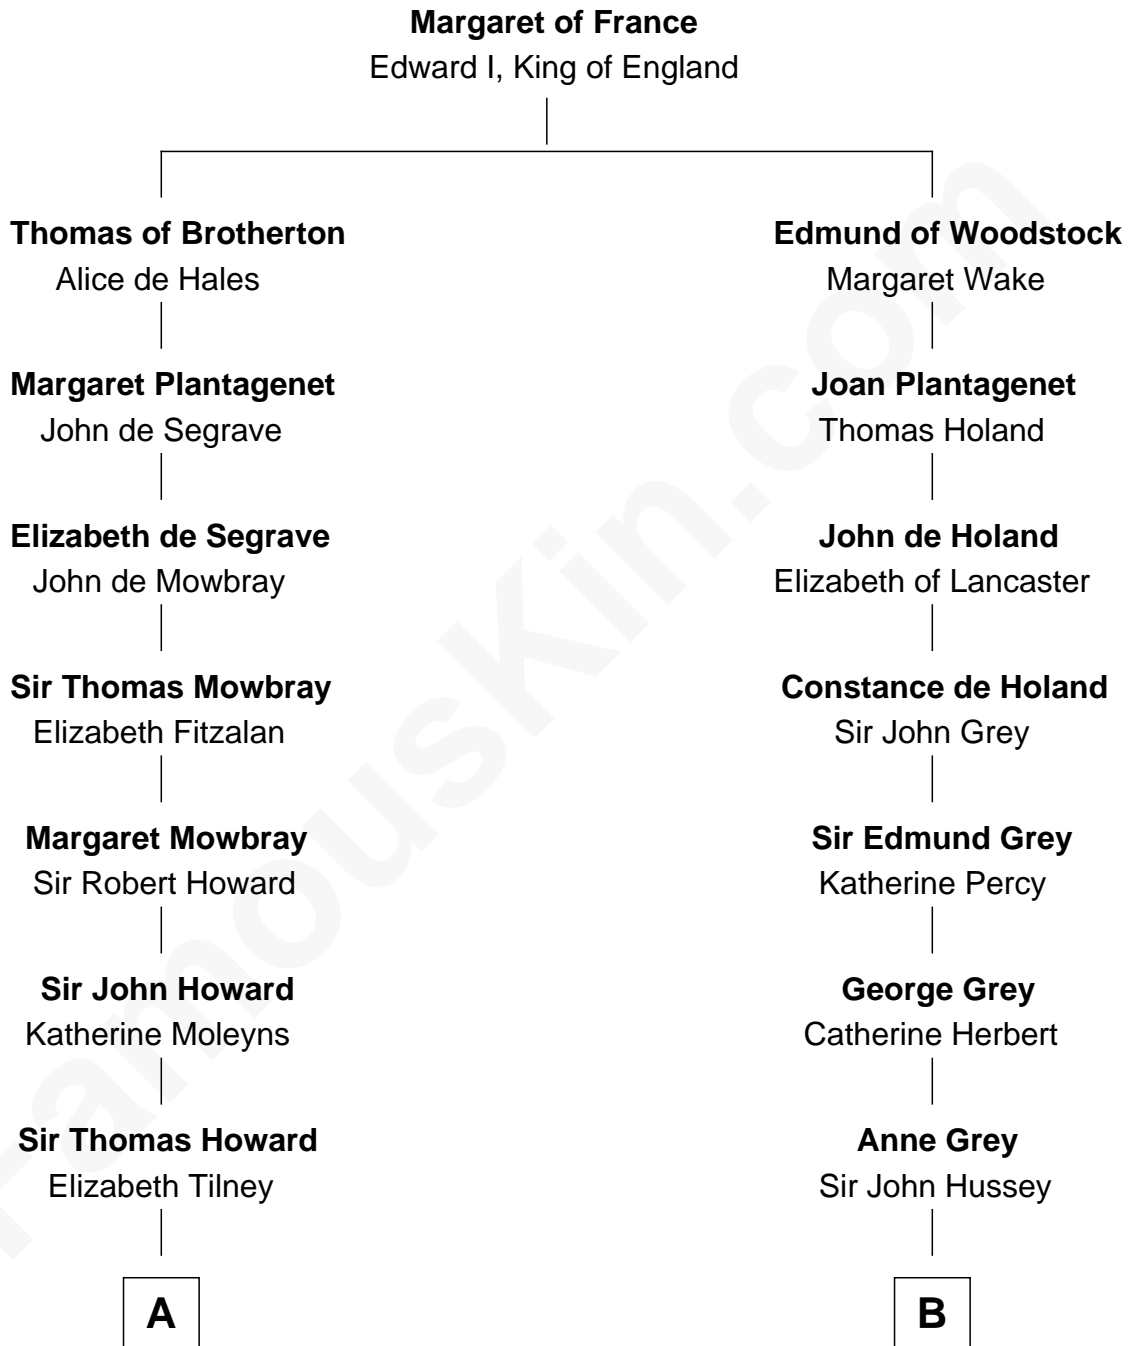

# FamousKin.com Relationship Chart of

**Anne Boleyn**

*2nd Wife of King Henry VIII*

8th cousin 12 times removed of

**Camilla Parker Bowles**

*Queen Consort of the United Kingdom*

**C**

**George Keppel**

Alice Frederica Edmonstone

**Sonia Rosemary Keppel**

Roland Calvert Cubitt

**Rosalind Maud Cubitt**

Bruce Middleton Hope Shand

**Camilla Parker Bowles**

*Queen Consort*