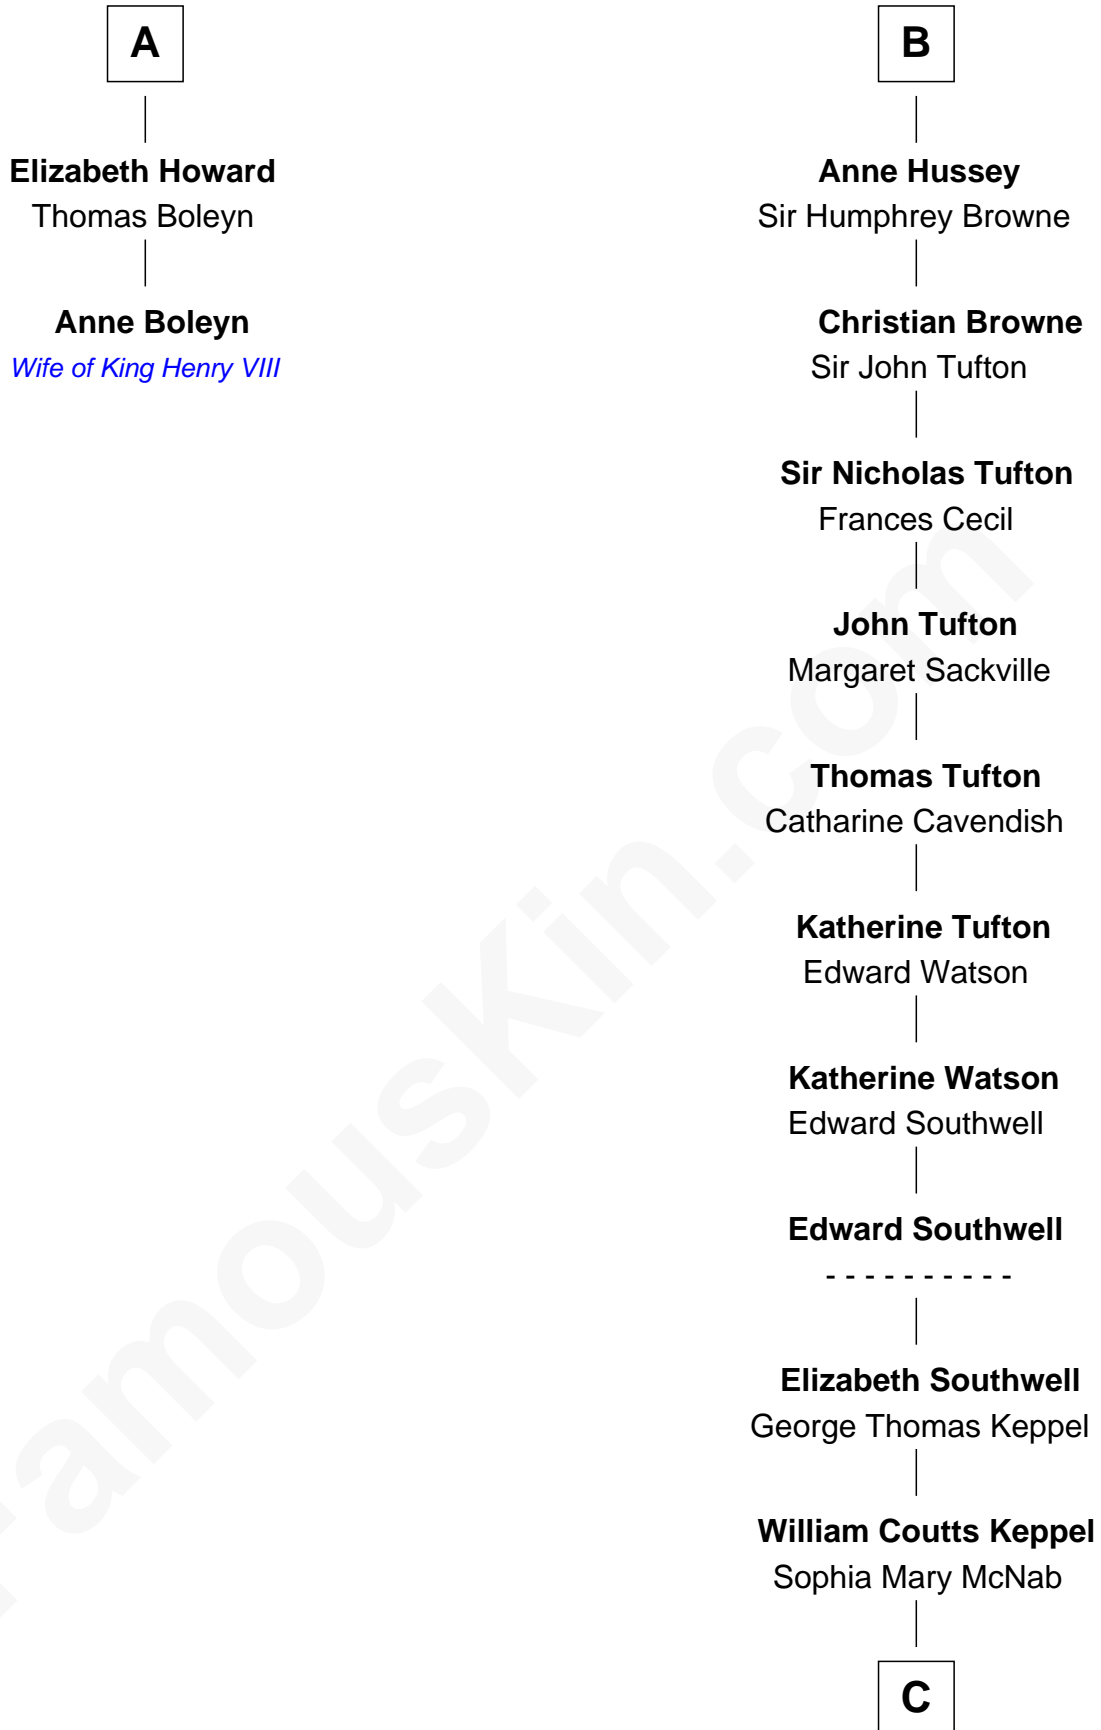

# FamousKin.com Relationship Chart of

**Anne Boleyn**

*2nd Wife of King Henry VIII*

8th cousin 12 times removed of

**Camilla Parker Bowles**

*Queen Consort of the United Kingdom*

**C**

**George Keppel**

Alice Frederica Edmonstone

**Sonia Rosemary Keppel**

Roland Calvert Cubitt

**Rosalind Maud Cubitt**

Bruce Middleton Hope Shand

**Camilla Parker Bowles**

*Queen Consort*