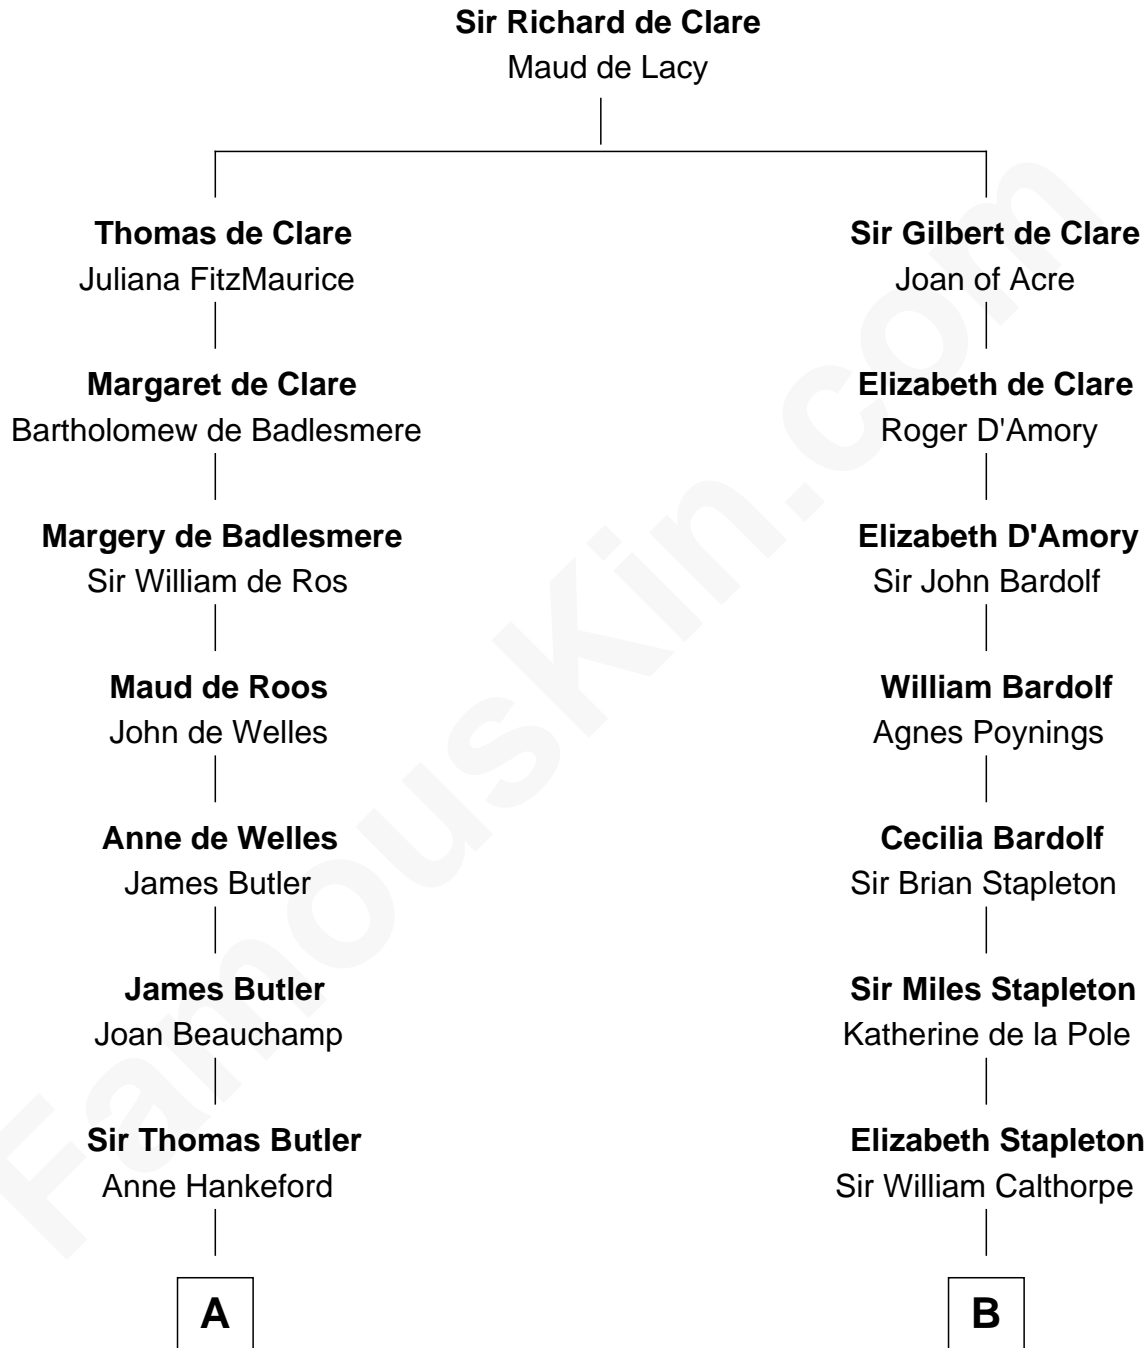

FamousKin.com Relationship Chart of

Anne Boleyn

2nd Wife of King Henry VIII

9th cousin 12 times removed of

Jesse James

Outlaw, Bank Robber, Murderer

C

Rachel Dorsey
Anthony Lindsay

Anthony Lindsay
Ailsey Cole

Sarah Lindsay
James Cole

Zerelda Elizabeth Cole
Robert Sallee James

Jesse James
Outlaw, Bank Robber, Murderer