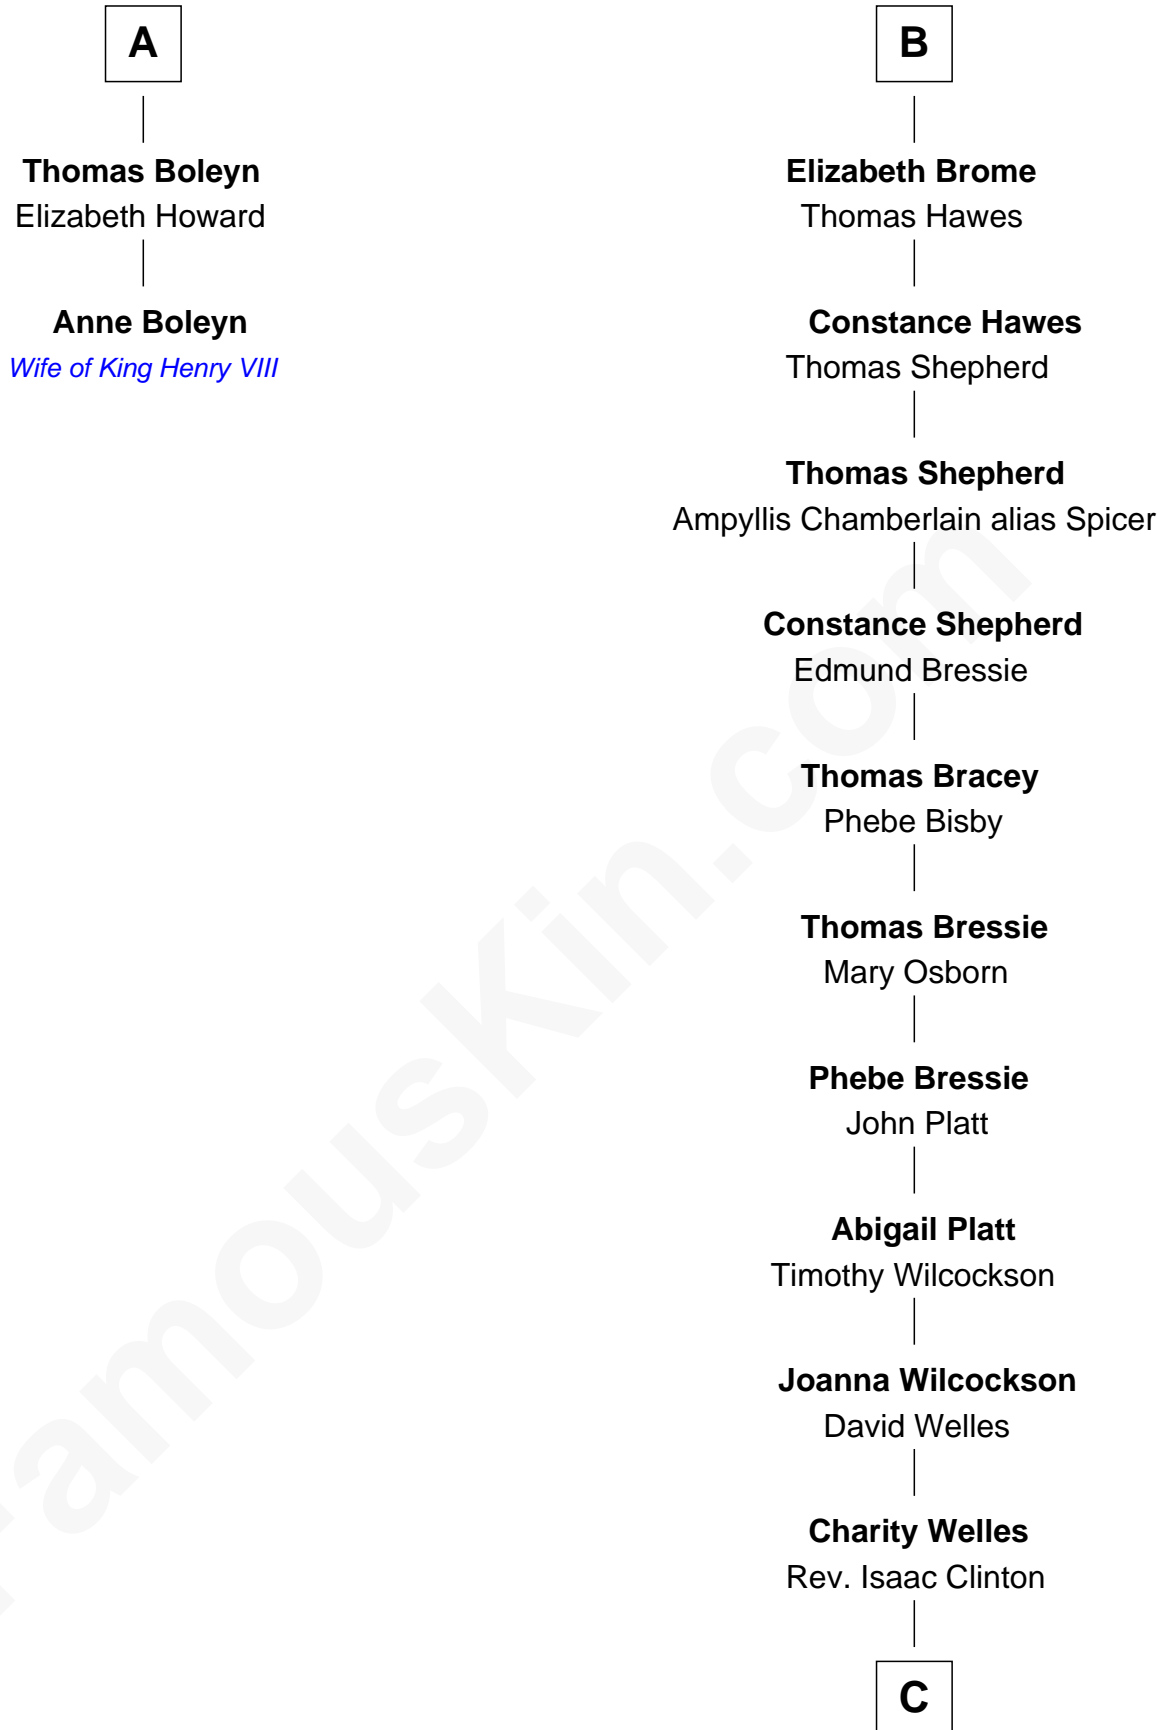

FamousKin.com Relationship Chart of

Anne Boleyn

2nd Wife of King Henry VIII

8th cousin 11 times removed of

Helen (Herron) Taft

First Lady of President William H. Taft

Sir Robert de Ros

Isabel de Aubeney

C

—
Maria Clinton

Ela Collins

—
Harriet Anne Collins

John Williamson Herron

—
Helen (Herron) Taft

First Lady of William H. Taft

FamousKin.com