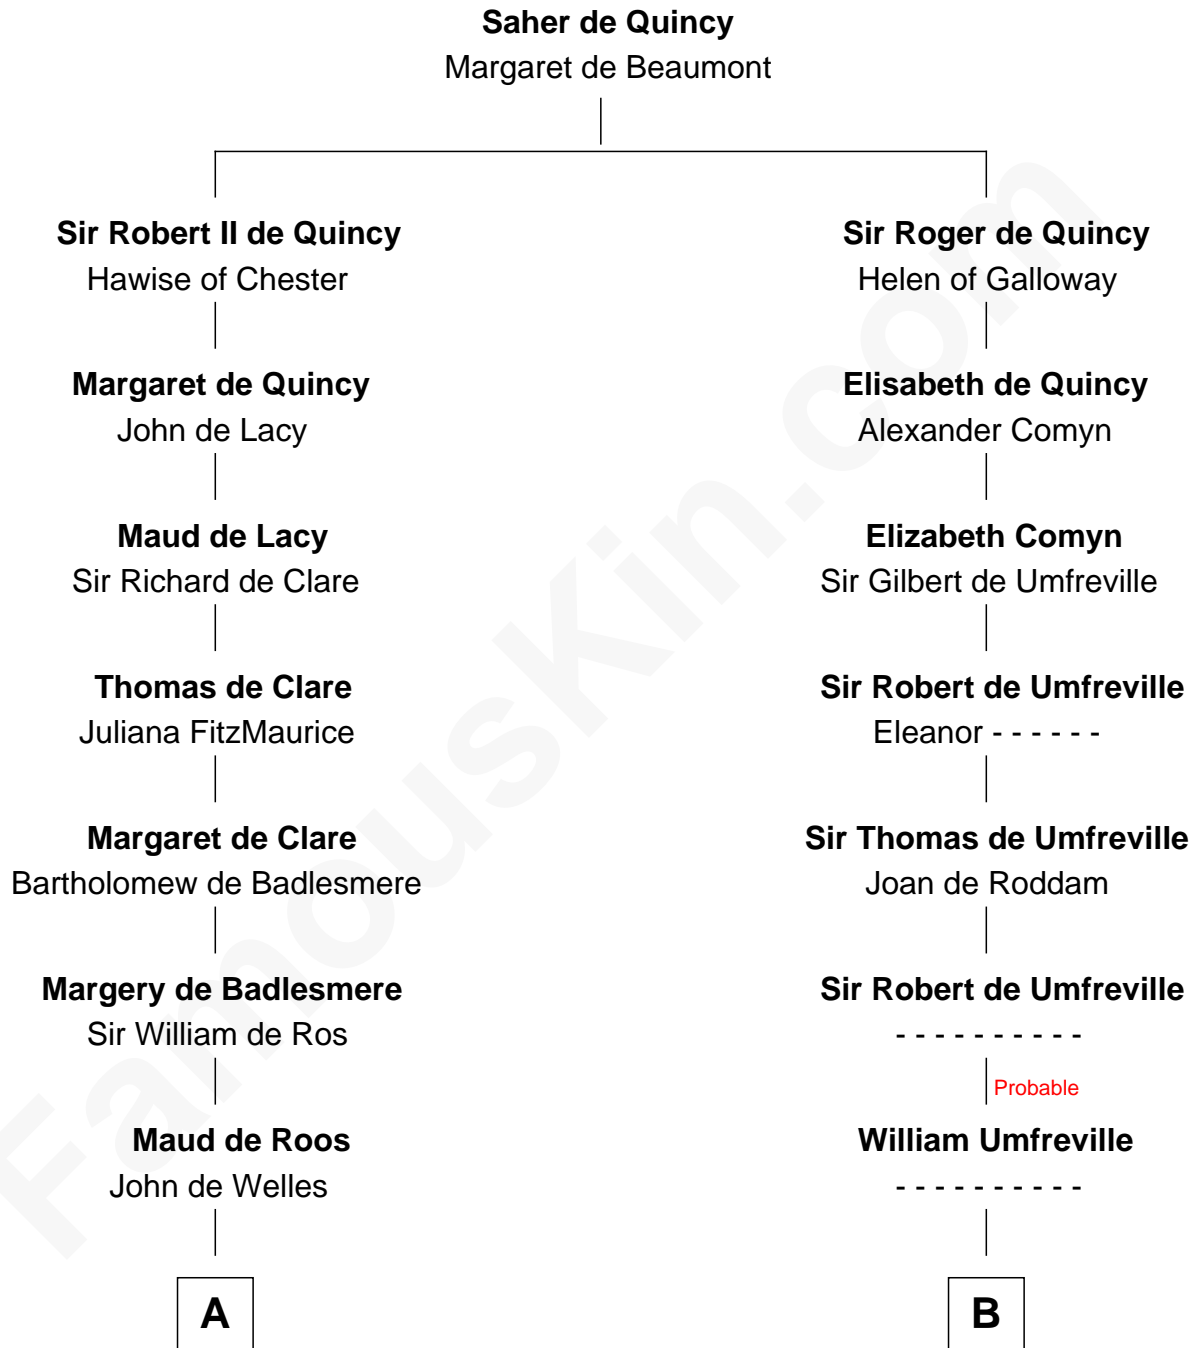

FamousKin.com

Relationship Chart of

Anne Boleyn

2nd Wife of King Henry VIII

12th cousin 7 times removed of

Helen (Herron) Taft

First Lady of President William H. Taft

C

Maria Clinton

Ela Collins

Harriet Anne Collins

John Williamson Herron

Helen (Herron) Taft

First Lady of William H. Taft

FamousKin.com