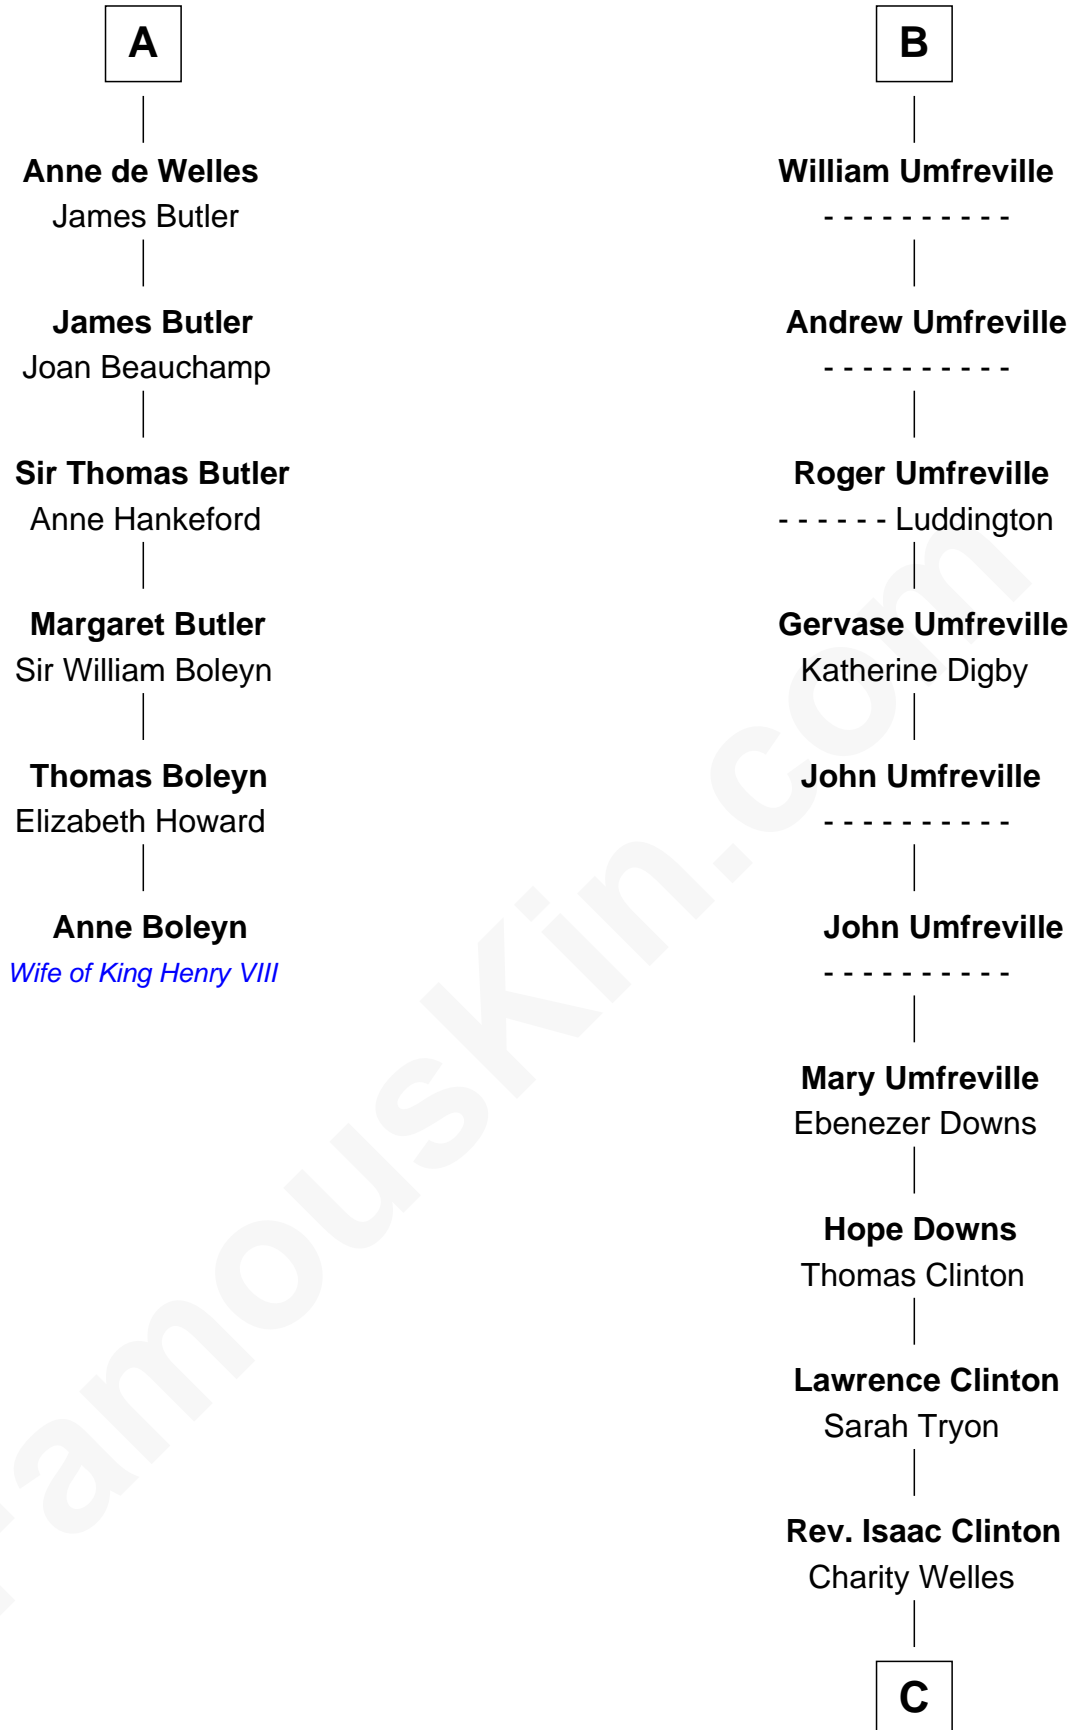

FamousKin.com

Relationship Chart of

Anne Boleyn

2nd Wife of King Henry VIII

12th cousin 7 times removed of

Helen (Herron) Taft

First Lady of President William H. Taft

C

Maria Clinton

Ela Collins

Harriet Anne Collins

John Williamson Herron

Helen (Herron) Taft

First Lady of William H. Taft

FamousKin.com