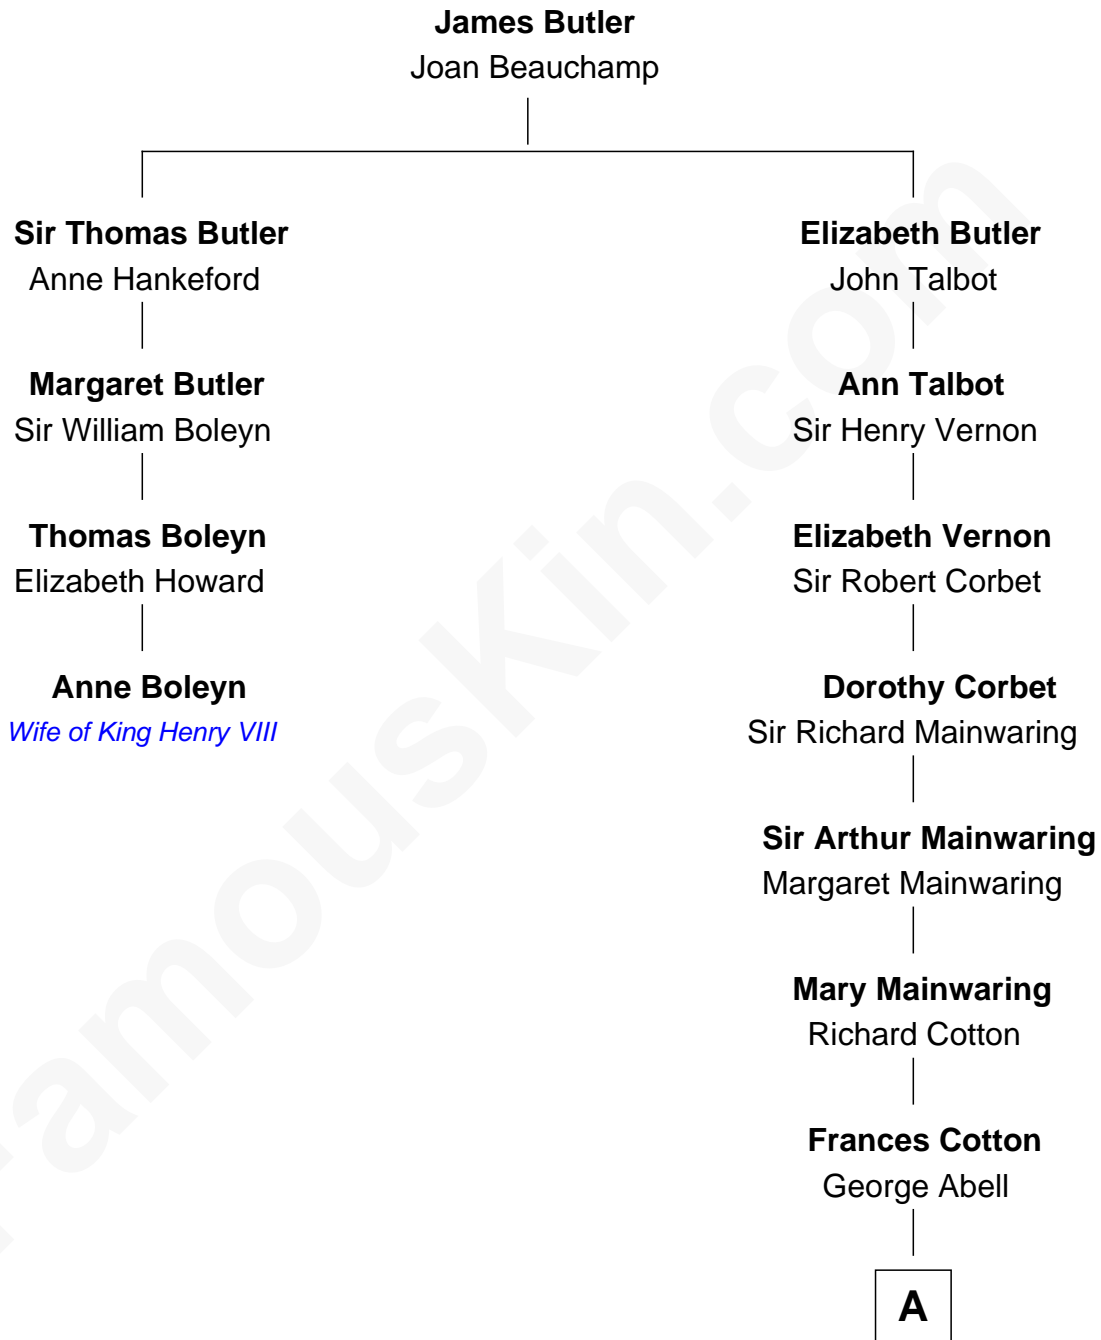

# FamousKin.com Relationship Chart of

**Anne Boleyn**

*2nd Wife of King Henry VIII*

3rd cousin 11 times removed of

**Grover Cleveland**

*22nd and 24th U.S. President*

**A**

**Robert Abell**  
Joanna - - - - -

**Caleb Abell**  
Margaret Post

**Experience Abell**  
John Hyde

**James Hyde**  
Sarah Marshall

**Abiah Hyde**  
Aaron Cleveland

**William Cleveland**  
Margaret Falley

**Rev. Richard Falley Cleveland**  
Ann Neal

**Grover Cleveland**  
*22nd and 24th U.S. President*

FamousKin.com