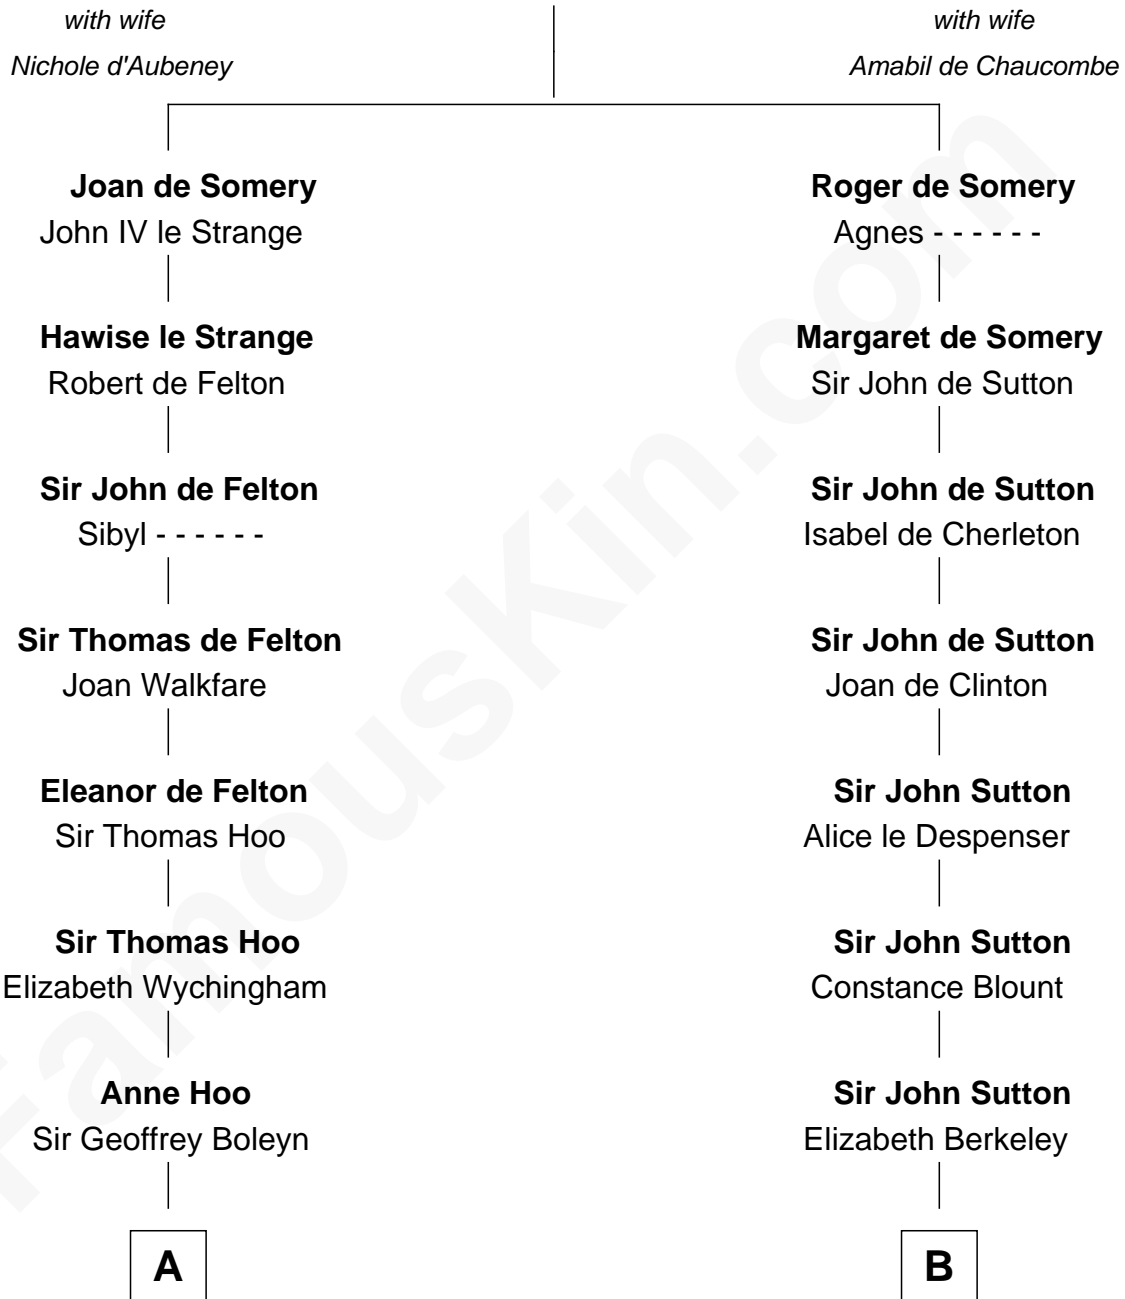

FamousKin.com Relationship Chart of

Anne Boleyn

2nd Wife of King Henry VIII

9th cousin 10 times removed of

Grover Cleveland

22nd and 24th U.S. President

Sir Roger de Somery

C

William Cleveland

Margaret Falley

Rev. Richard Falley Cleveland

Ann Neal

Grover Cleveland

22nd and 24th U.S. President

FamousKin.com