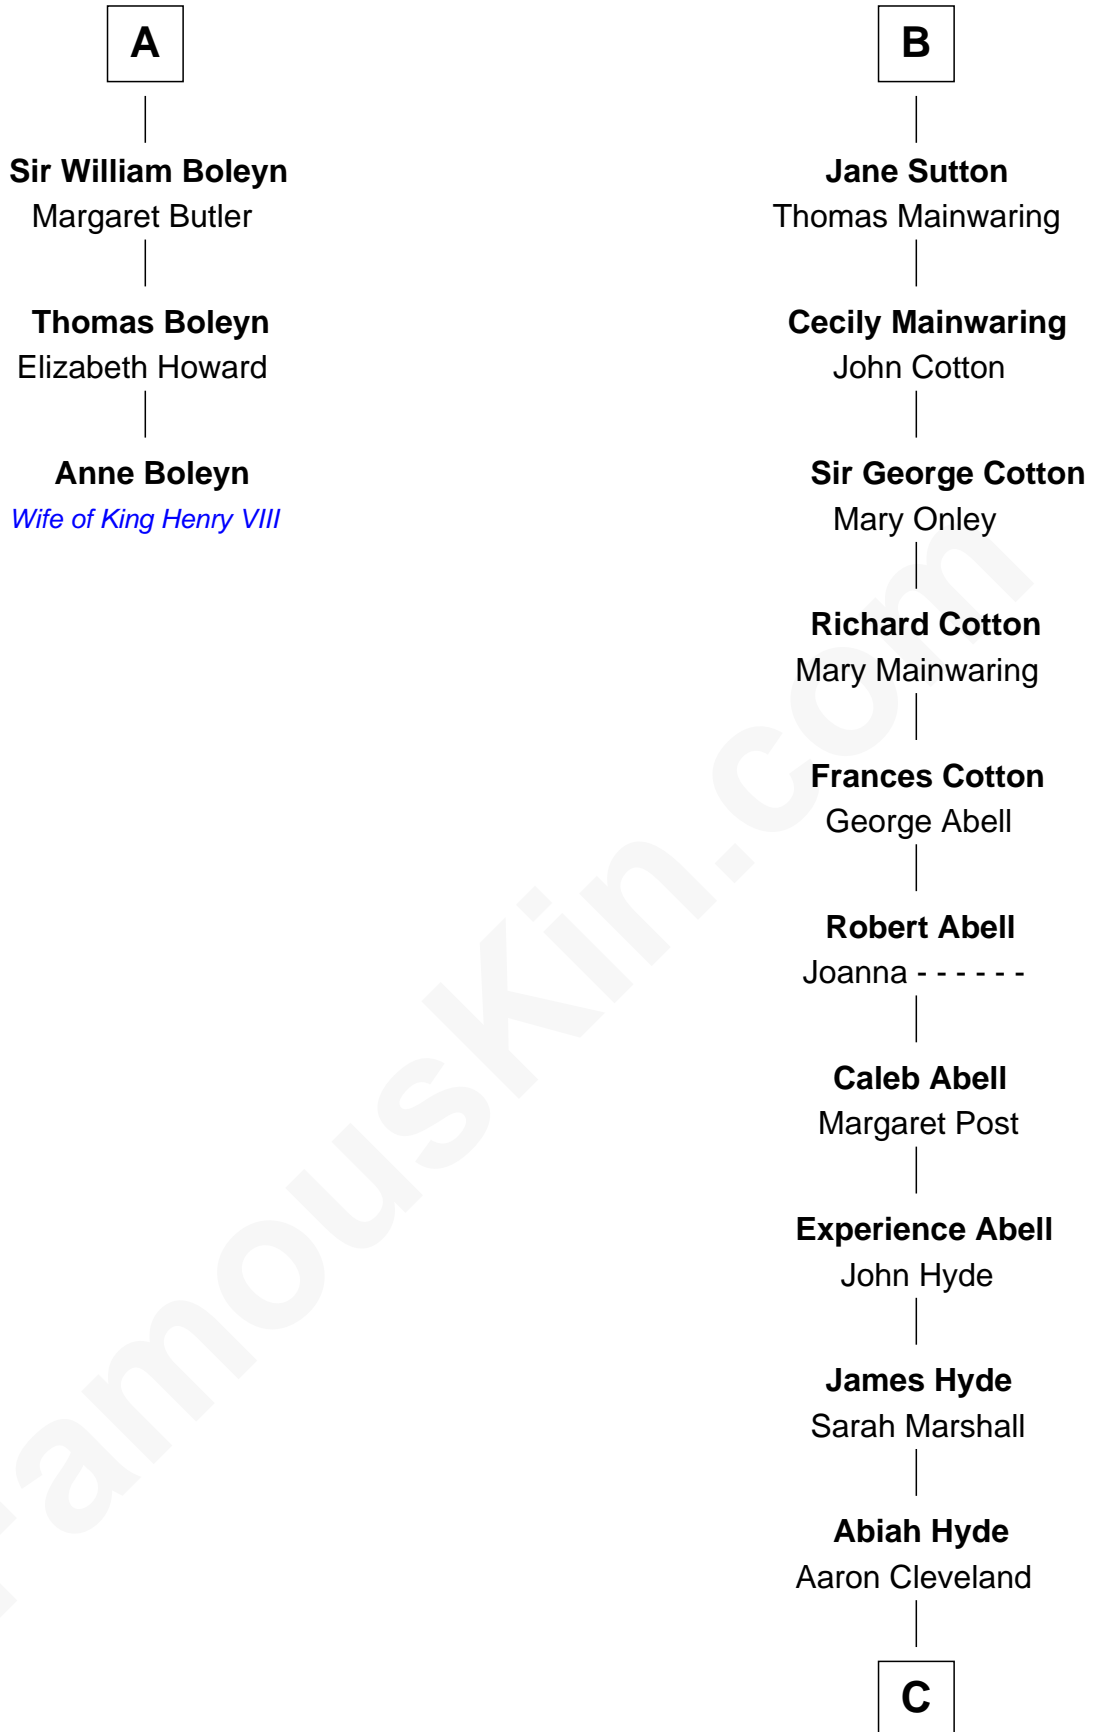

FamousKin.com Relationship Chart of

Anne Boleyn

2nd Wife of King Henry VIII

9th cousin 10 times removed of

Grover Cleveland

22nd and 24th U.S. President

Sir Roger de Somery

C

William Cleveland

Margaret Falley

Rev. Richard Falley Cleveland

Ann Neal

Grover Cleveland

22nd and 24th U.S. President

FamousKin.com