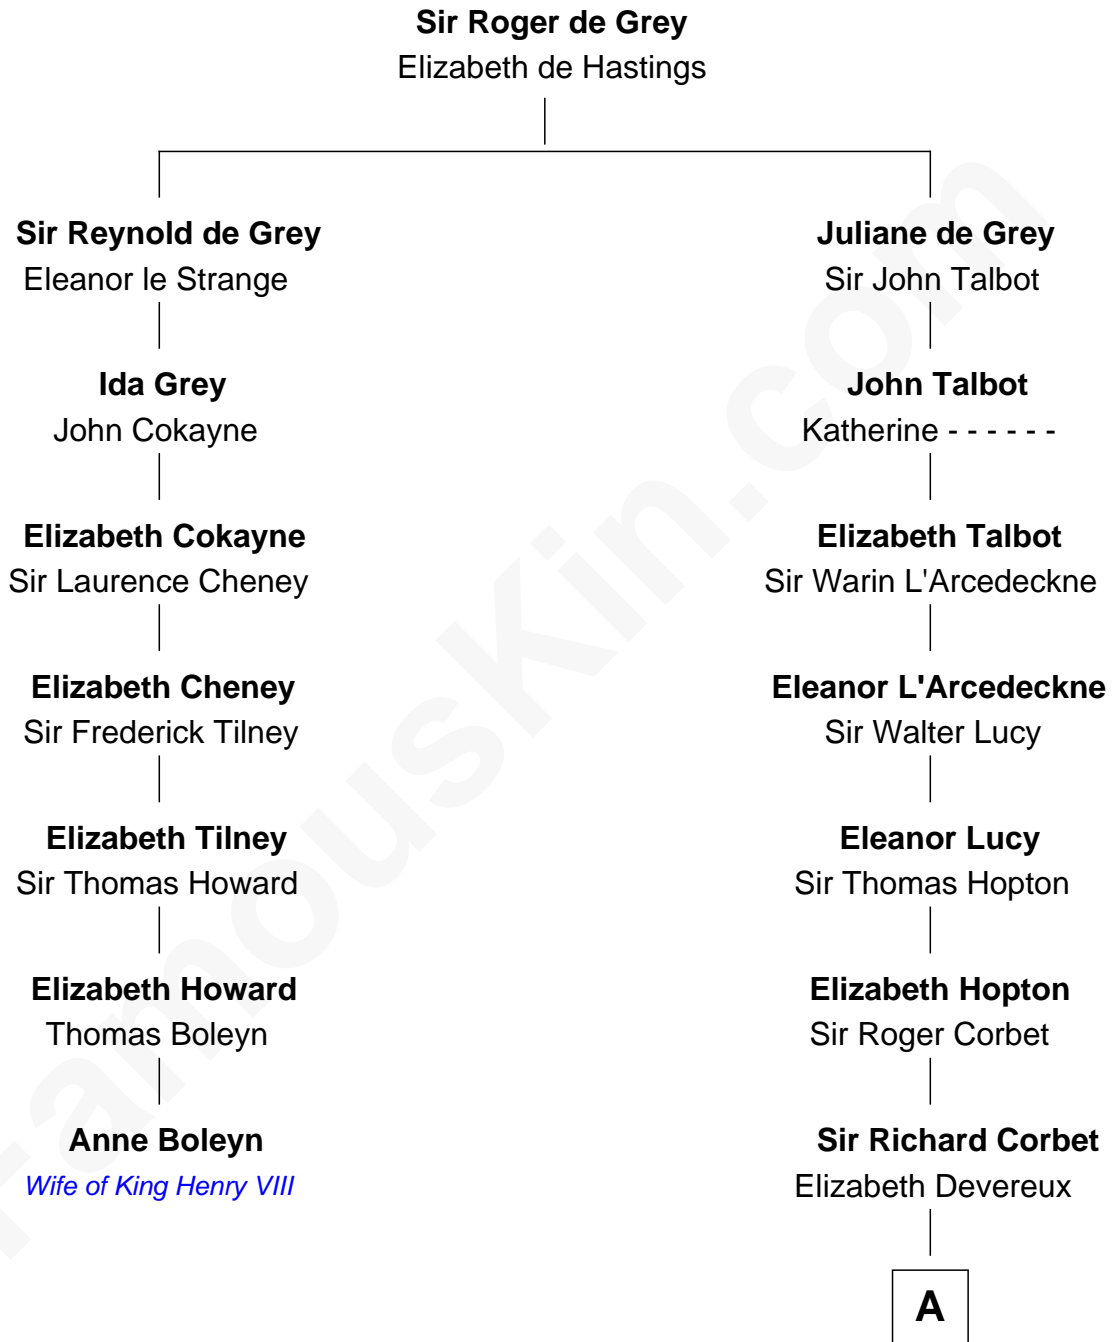

FamousKin.com Relationship Chart of

Anne Boleyn

2nd Wife of King Henry VIII

6th cousin 13 times removed of

Grover Cleveland

22nd and 24th U.S. President

A

Sir Robert Corbet

Elizabeth Vernon

Dorothy Corbet

Sir Richard Mainwaring

Sir Arthur Mainwaring

Margaret Mainwaring

Mary Mainwaring

Richard Cotton

Frances Cotton