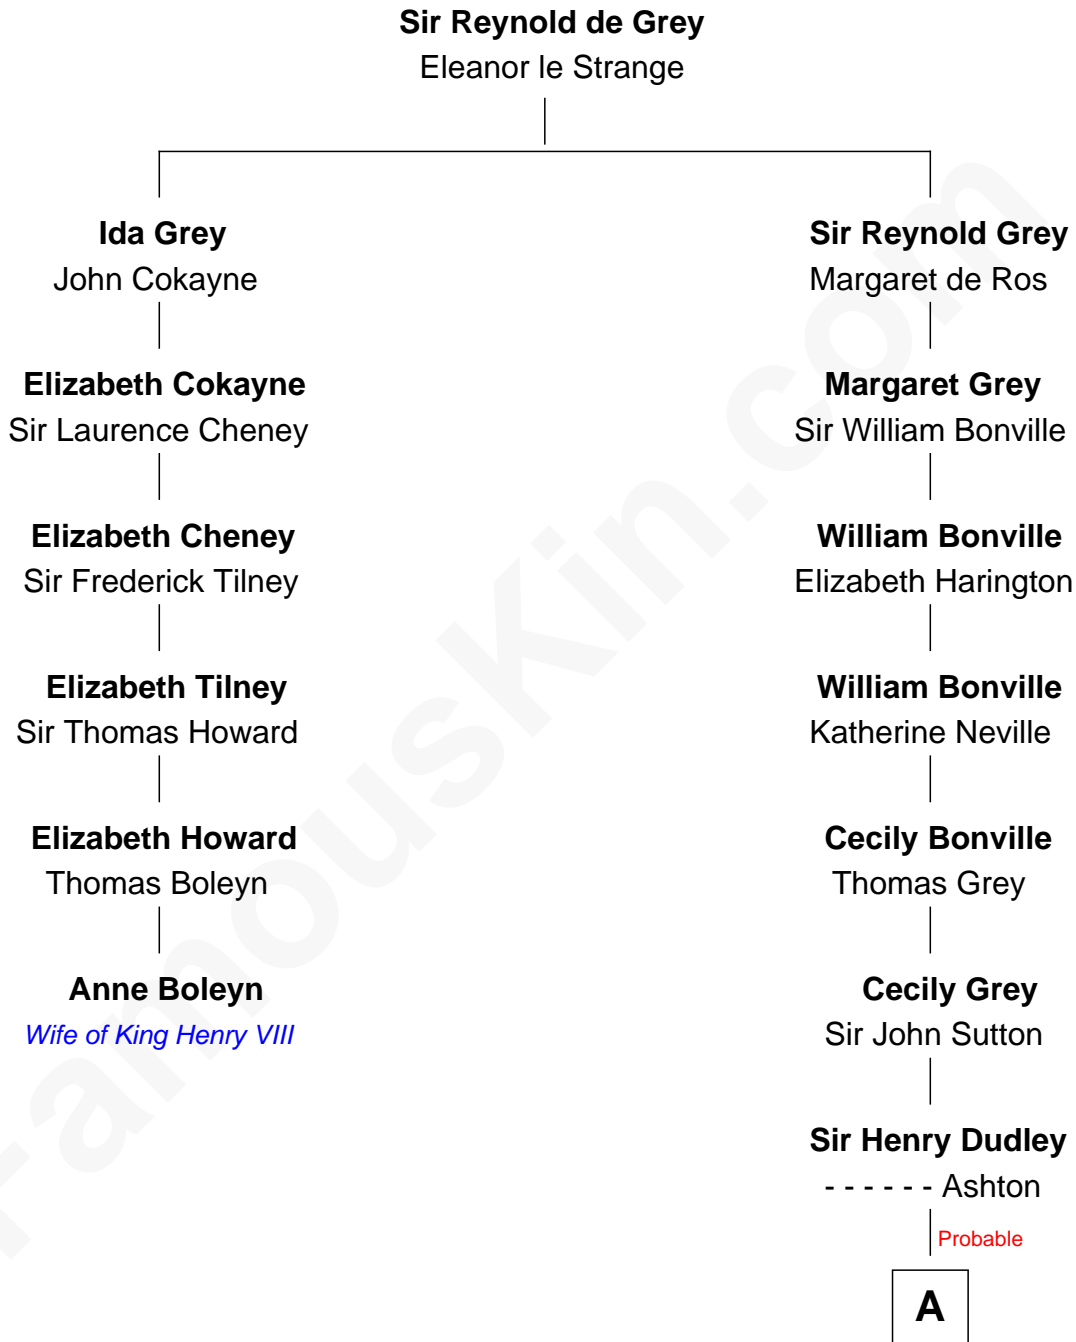

FamousKin.com Relationship Chart of

Anne Boleyn

2nd Wife of King Henry VIII

5th cousin 14 times removed of

Herbert Hoover

31st U.S. President

A

Roger Dudley
Susanna Thorne

Gov. Thomas Dudley
Dorothy York

Anne Dudley
Gov. Simon Bradstreet

Dudley Bradstreet
Anne Wood

Margaret Bradstreet
Job Tyler

Hannah Tyler
John Spofford

Phebe Spofford
John Grout

Phebe Grout
Jacob Winn

Endymia Winn
Thomas Sherwood