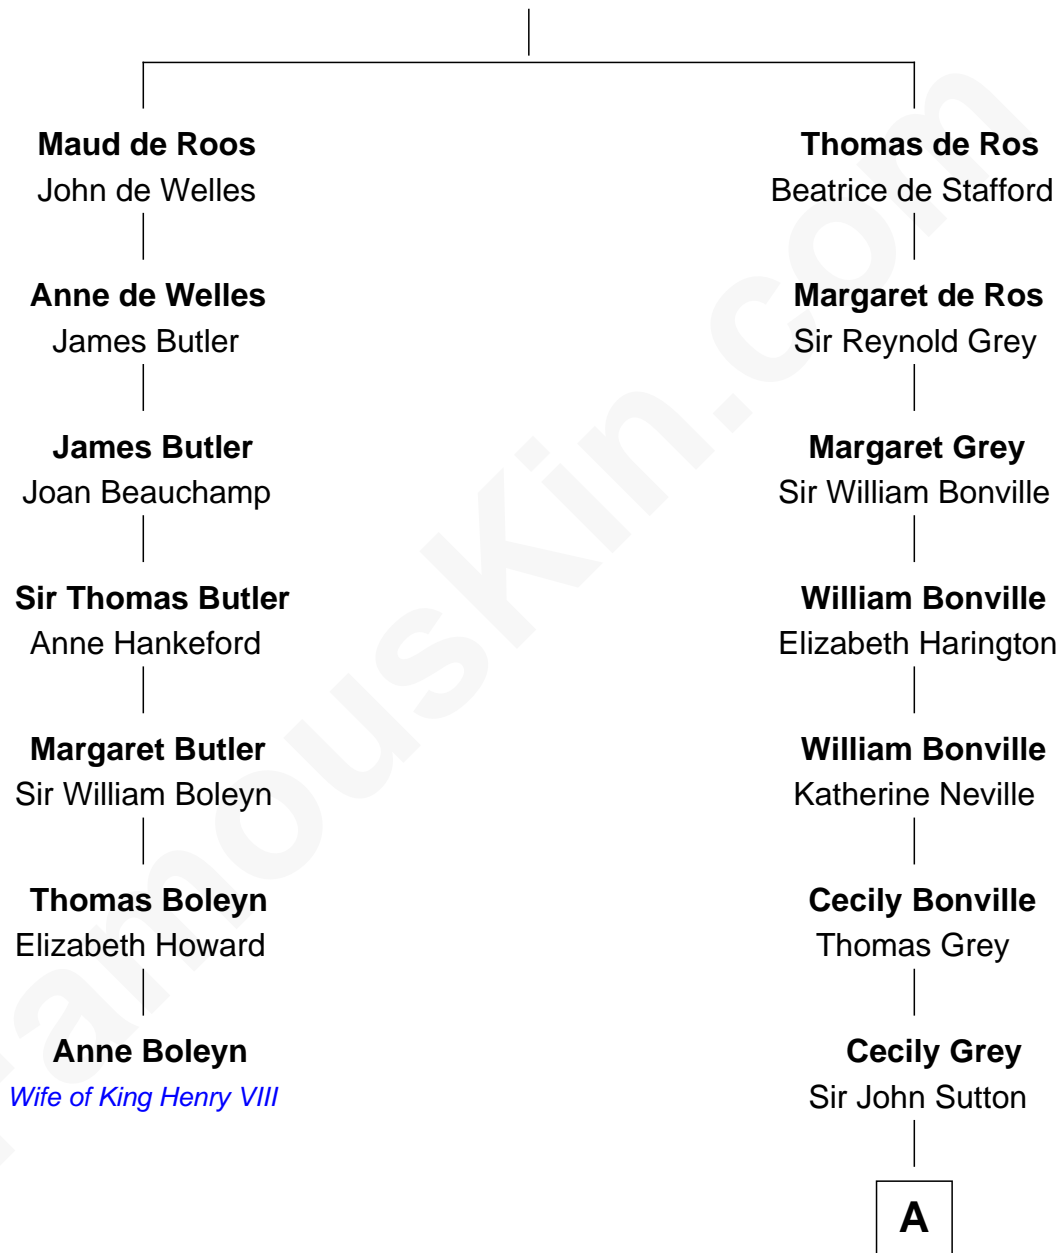

FamousKin.com Relationship Chart of

Anne Boleyn

2nd Wife of King Henry VIII

6th cousin 14 times removed of

Herbert Hoover

31st U.S. President

Sir William de Ros
Margery de Badlesmere

A

Sir Henry Dudley

----- Ashton

Probable

Roger Dudley

Susanna Thorne

Gov. Thomas Dudley

Dorothy York

Anne Dudley

Gov. Simon Bradstreet

Dudley Bradstreet

Anne Wood

Margaret Bradstreet

Job Tyler

Hannah Tyler

John Spofford

Phebe Spofford