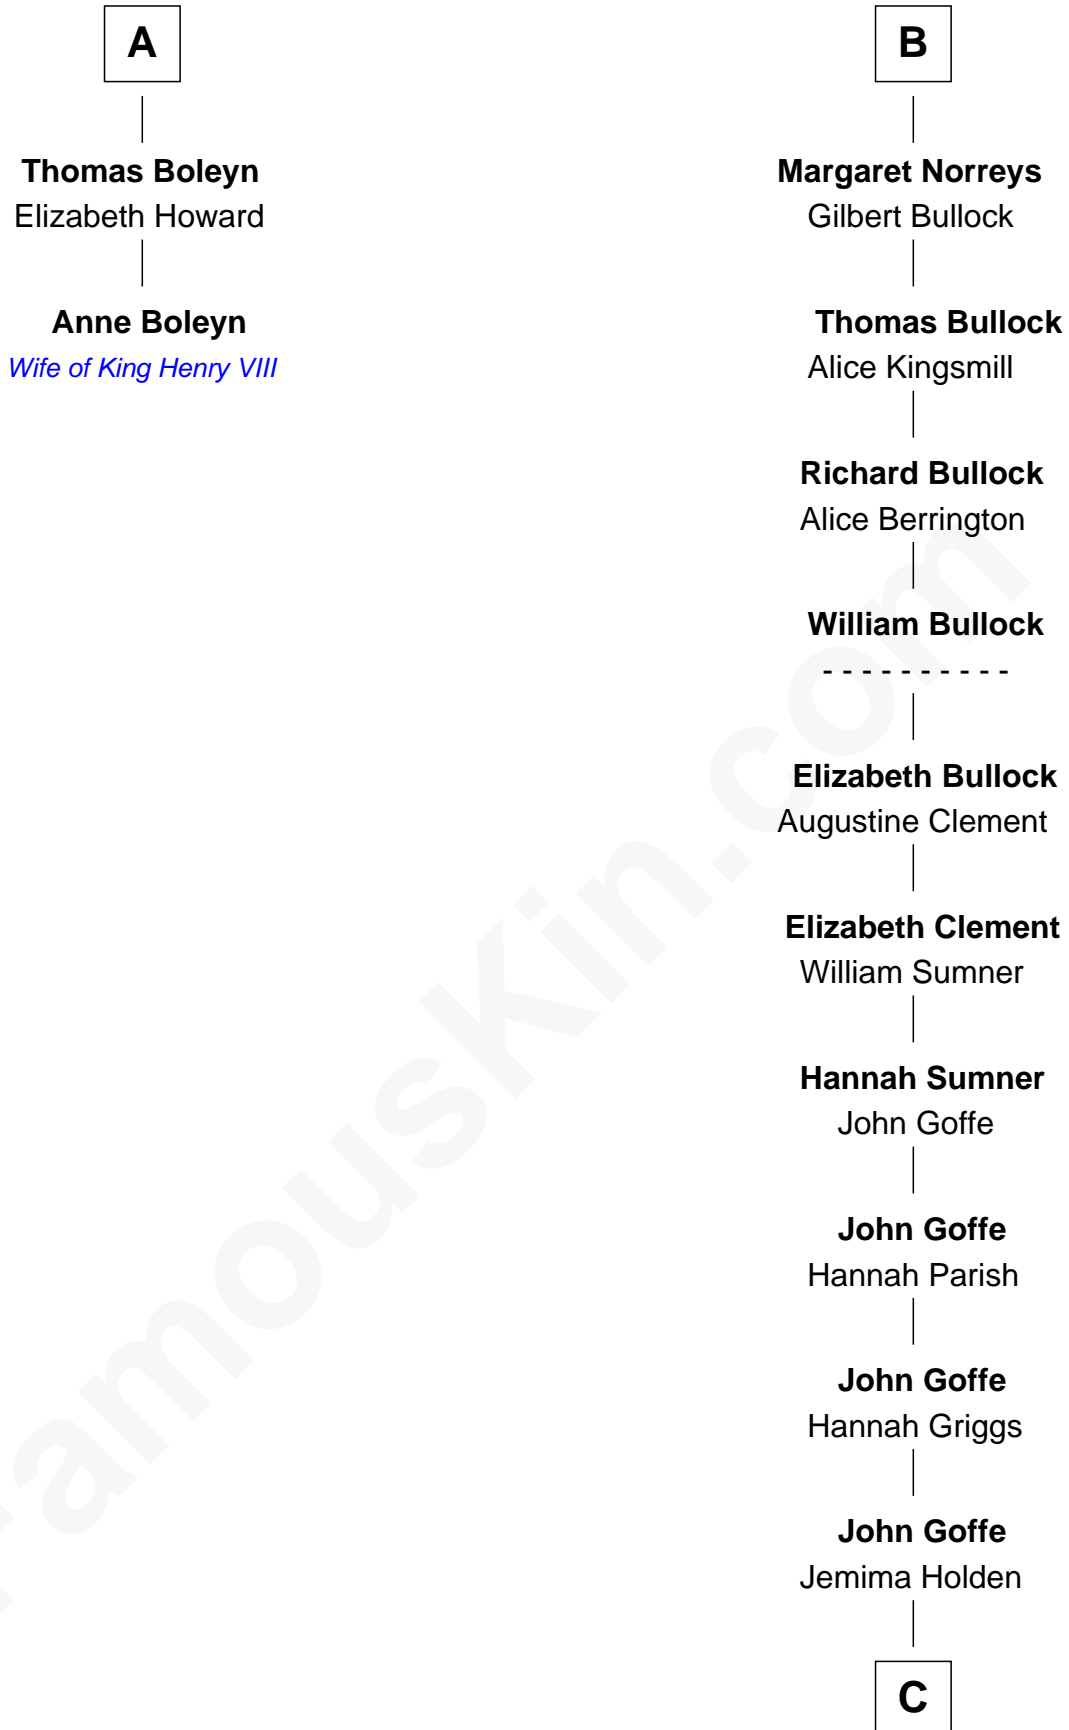

FamousKin.com Relationship Chart of

Anne Boleyn

2nd Wife of King Henry VIII

8th cousin 13 times removed of

Lou (Henry) Hoover

First Lady of President Herbert Hoover

C

Polly Goffe

Josiah Wallace

Nancy M. Wallace

John Scobey

Philomelia Sophia Scobey

Phineas Weed

Florence Ida Weed

Charles Delano Henry

Lou (Henry) Hoover

First Lady of Herbert Hoover