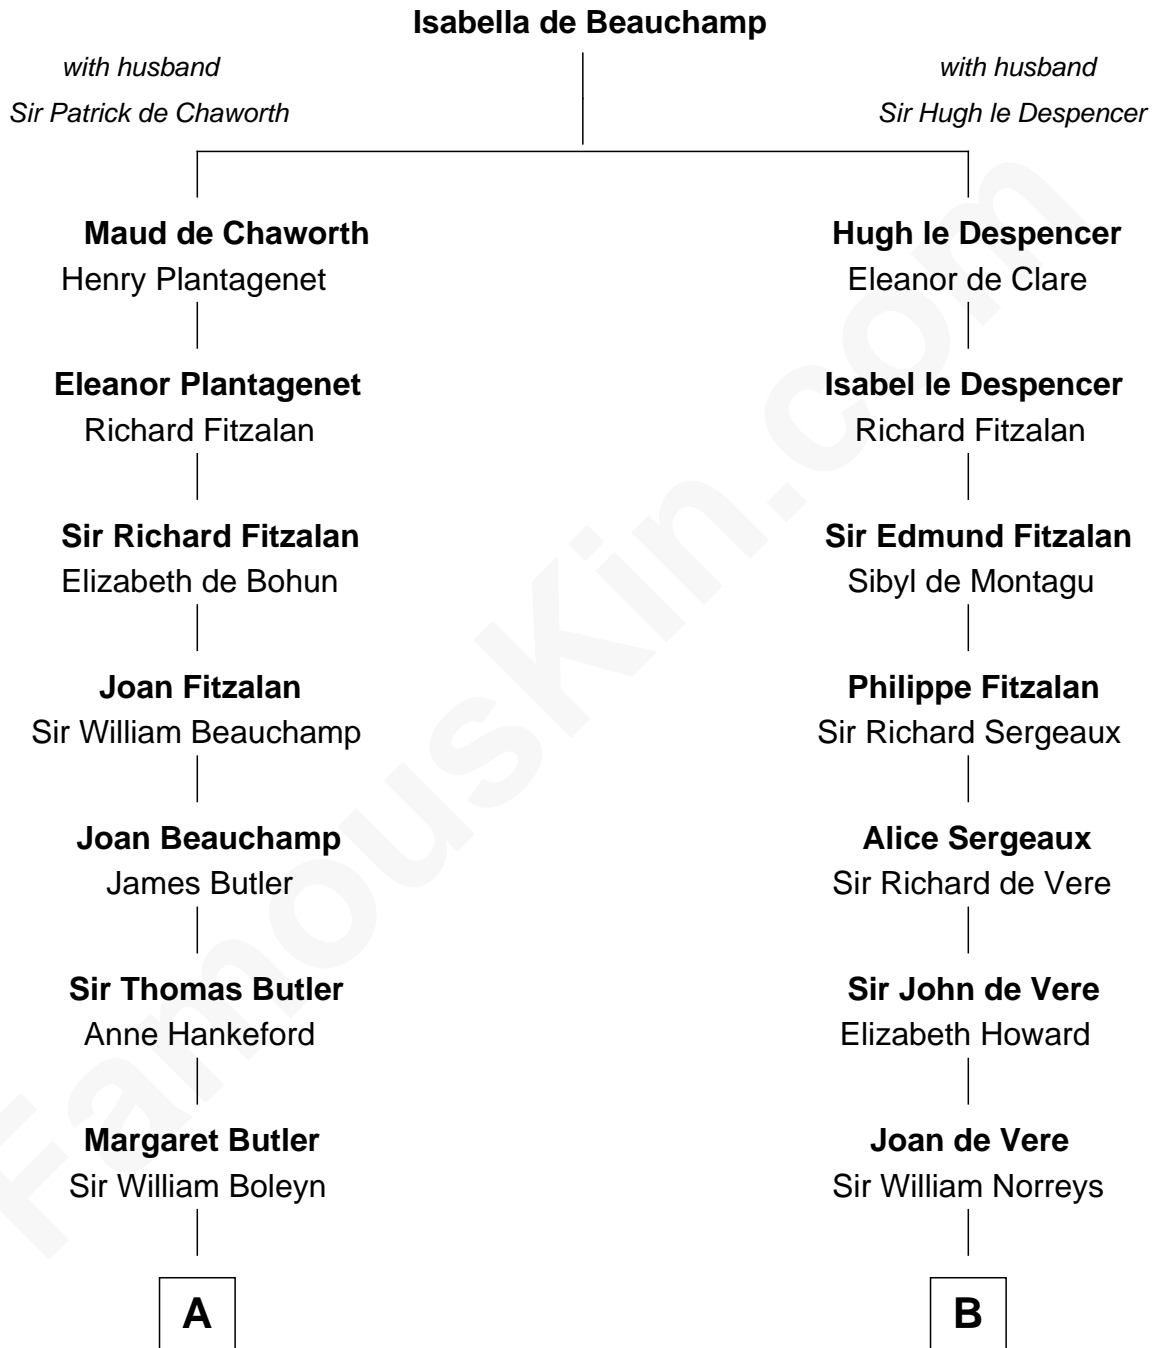

FamousKin.com Relationship Chart of

Anne Boleyn

2nd Wife of King Henry VIII

8th cousin 13 times removed of

Lou (Henry) Hoover

First Lady of President Herbert Hoover

C

Polly Goffe

Josiah Wallace

Nancy M. Wallace

John Scobey

Philomelia Sophia Scobey

Phineas Weed

Florence Ida Weed

Charles Delano Henry

Lou (Henry) Hoover