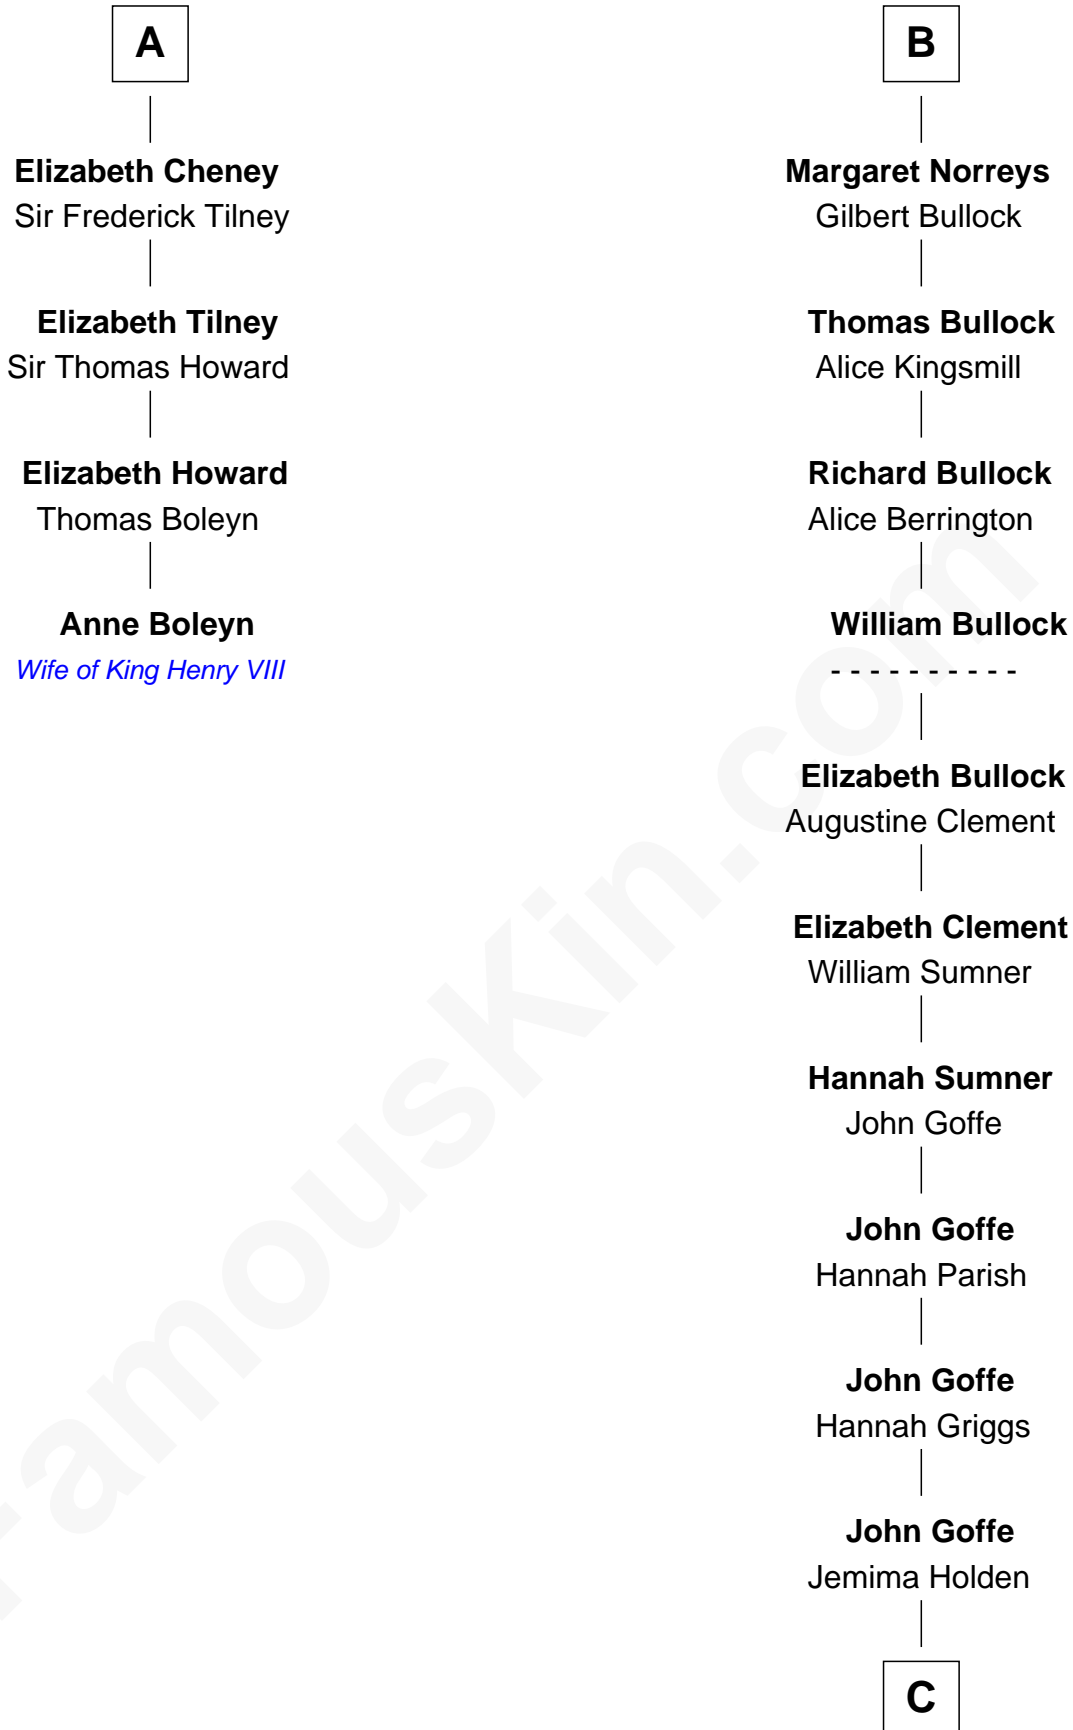

FamousKin.com Relationship Chart of

Anne Boleyn

2nd Wife of King Henry VIII

10th cousin 11 times removed of

Lou (Henry) Hoover

First Lady of President Herbert Hoover

Sir Walter FitzRobert

Ida Longespee

Charles Delano Henry

Lou (Henry) Hoover

First Lady of Herbert Hoover