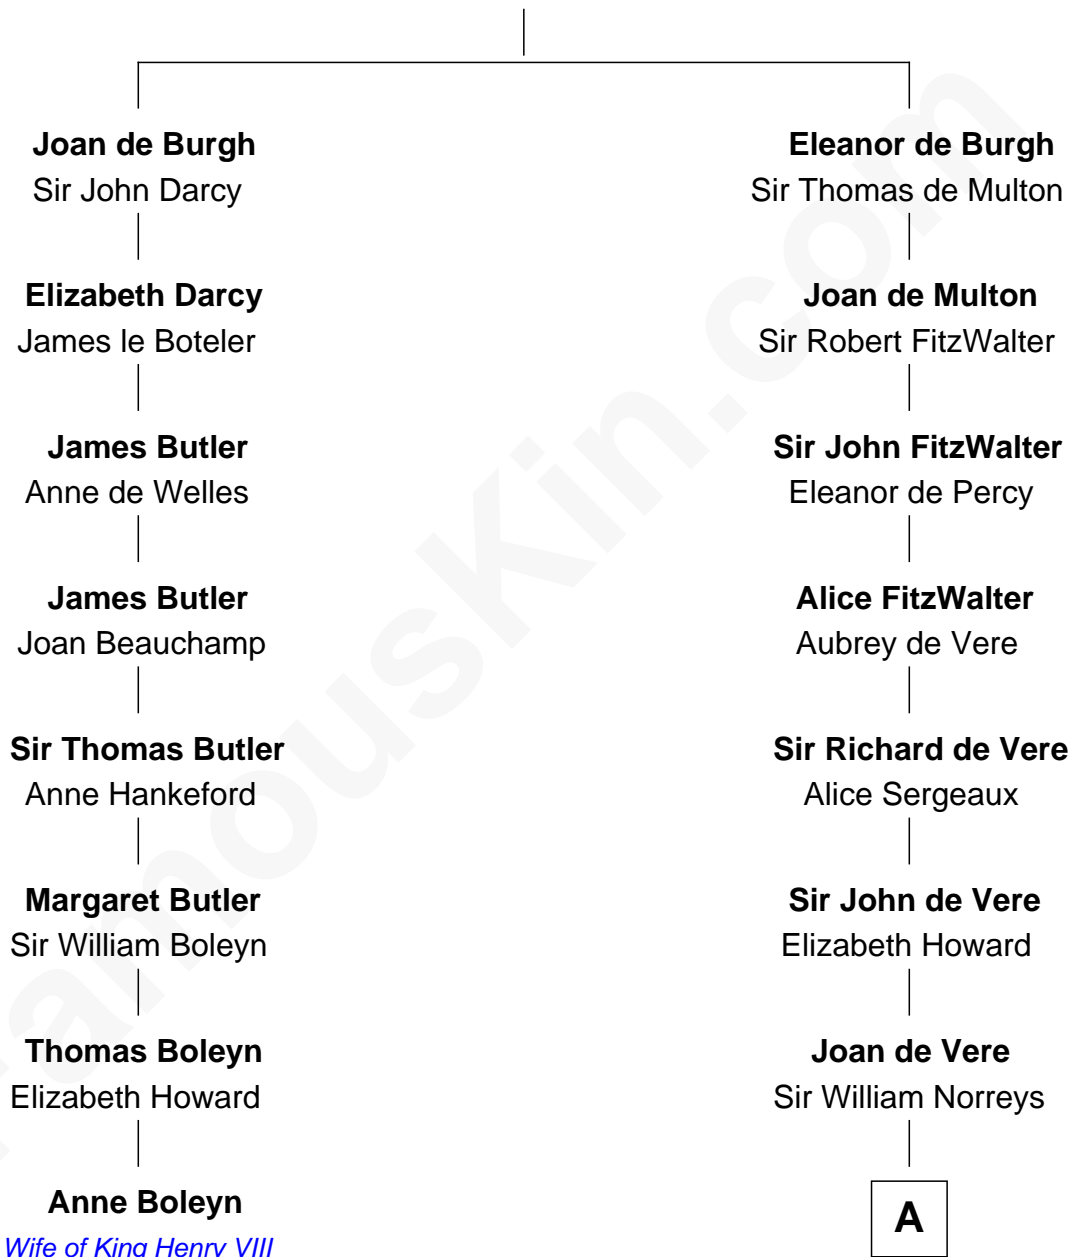

FamousKin.com Relationship Chart of

Anne Boleyn

2nd Wife of King Henry VIII

7th cousin 14 times removed of

Lou (Henry) Hoover

First Lady of President Herbert Hoover

Sir Richard de Burgh

Margaret - - - - -

A

Margaret Norreys

Gilbert Bullock

Thomas Bullock

Alice Kingsmill

Richard Bullock

Alice Berrington

William Bullock