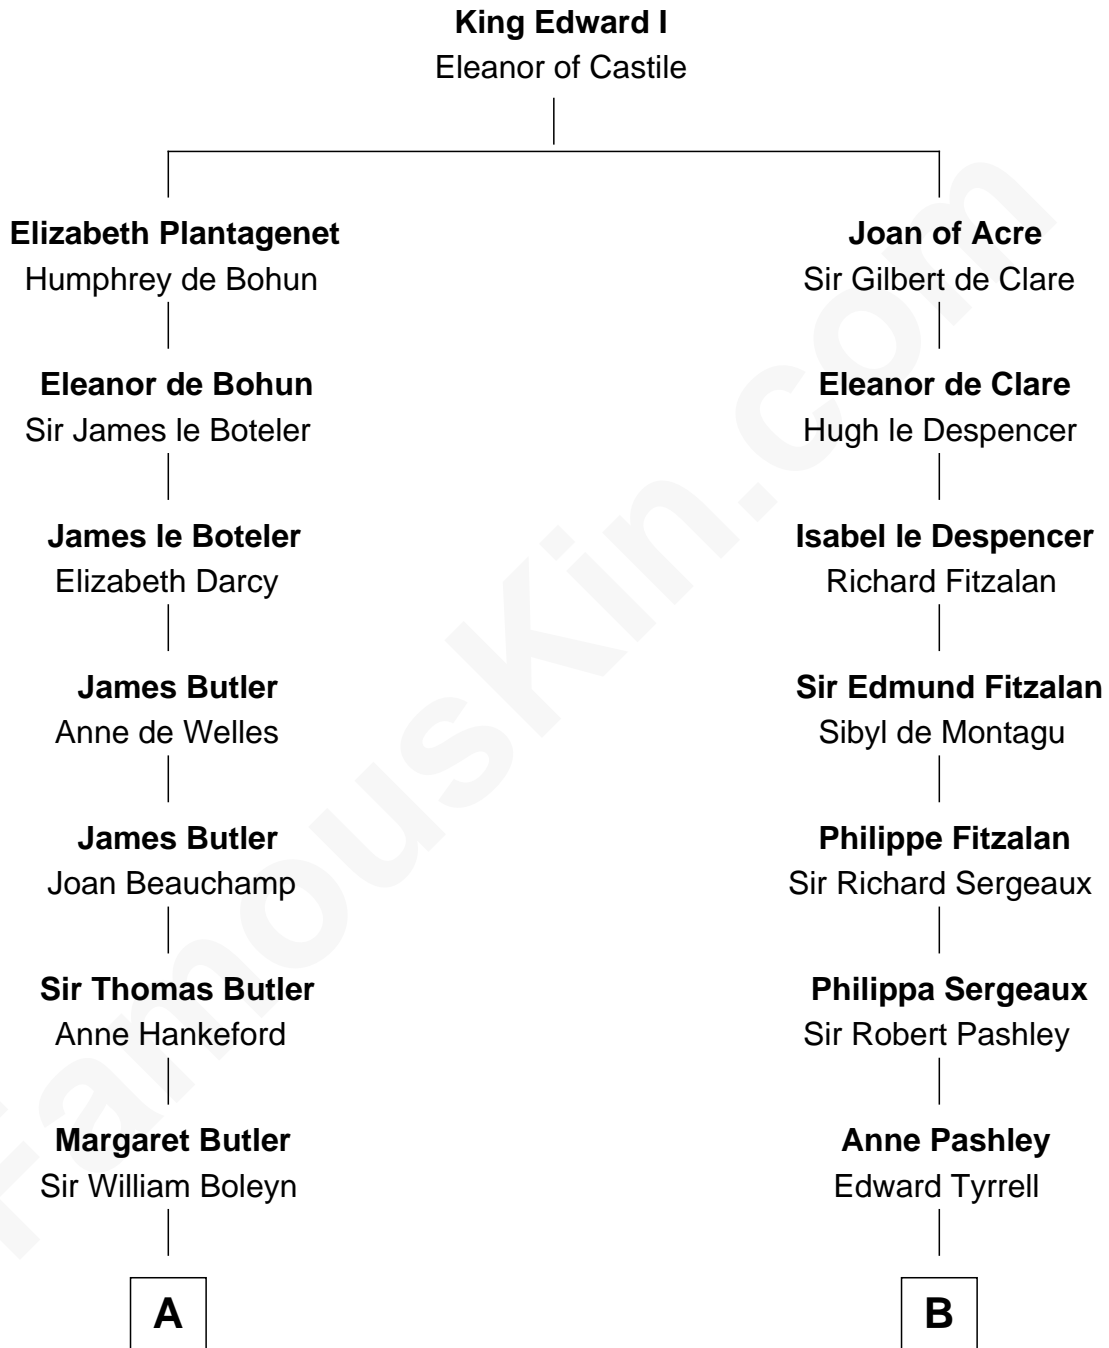

FamousKin.com Relationship Chart of

Anne Boleyn

2nd Wife of King Henry VIII

8th cousin 13 times removed of

Ellen Louise (Axson) Wilson

First Lady of President Woodrow Wilson

C

Deliverance Coward

James FitzRandolph

Isaac FitzRandolph

Eleanor Hunter

Rebecca Longstreet FitzRandolph

Rev. Isaac Stockton Keith Axson

Rev. Samuel Edward Axson

Margaret Jane Hoyt

Ellen Louise (Axson) Wilson

First Lady of Woodrow Wilson