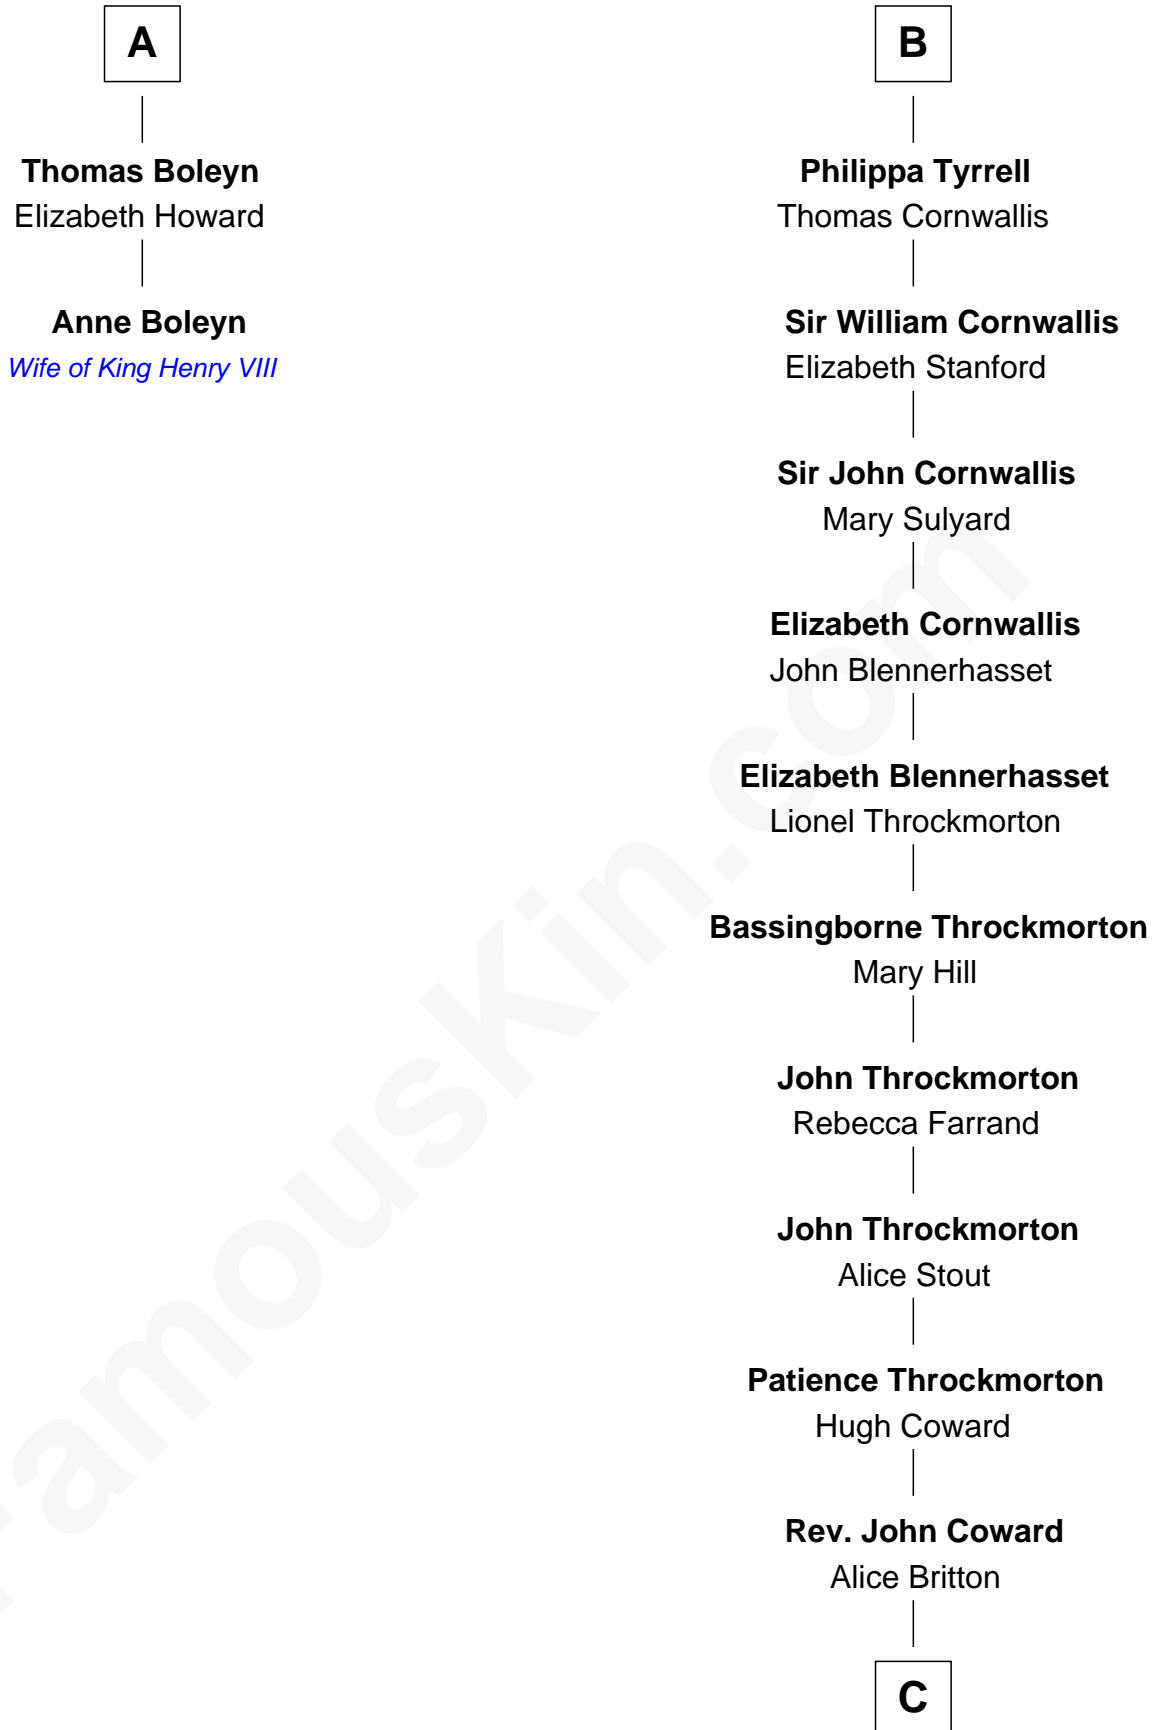

FamousKin.com Relationship Chart of

Anne Boleyn

2nd Wife of King Henry VIII

8th cousin 13 times removed of

Ellen Louise (Axson) Wilson

First Lady of President Woodrow Wilson

C

Deliverance Coward

James FitzRandolph

Isaac FitzRandolph

Eleanor Hunter

Rebecca Longstreet FitzRandolph

Rev. Isaac Stockton Keith Axson

Rev. Samuel Edward Axson

Margaret Jane Hoyt

Ellen Louise (Axson) Wilson

First Lady of Woodrow Wilson