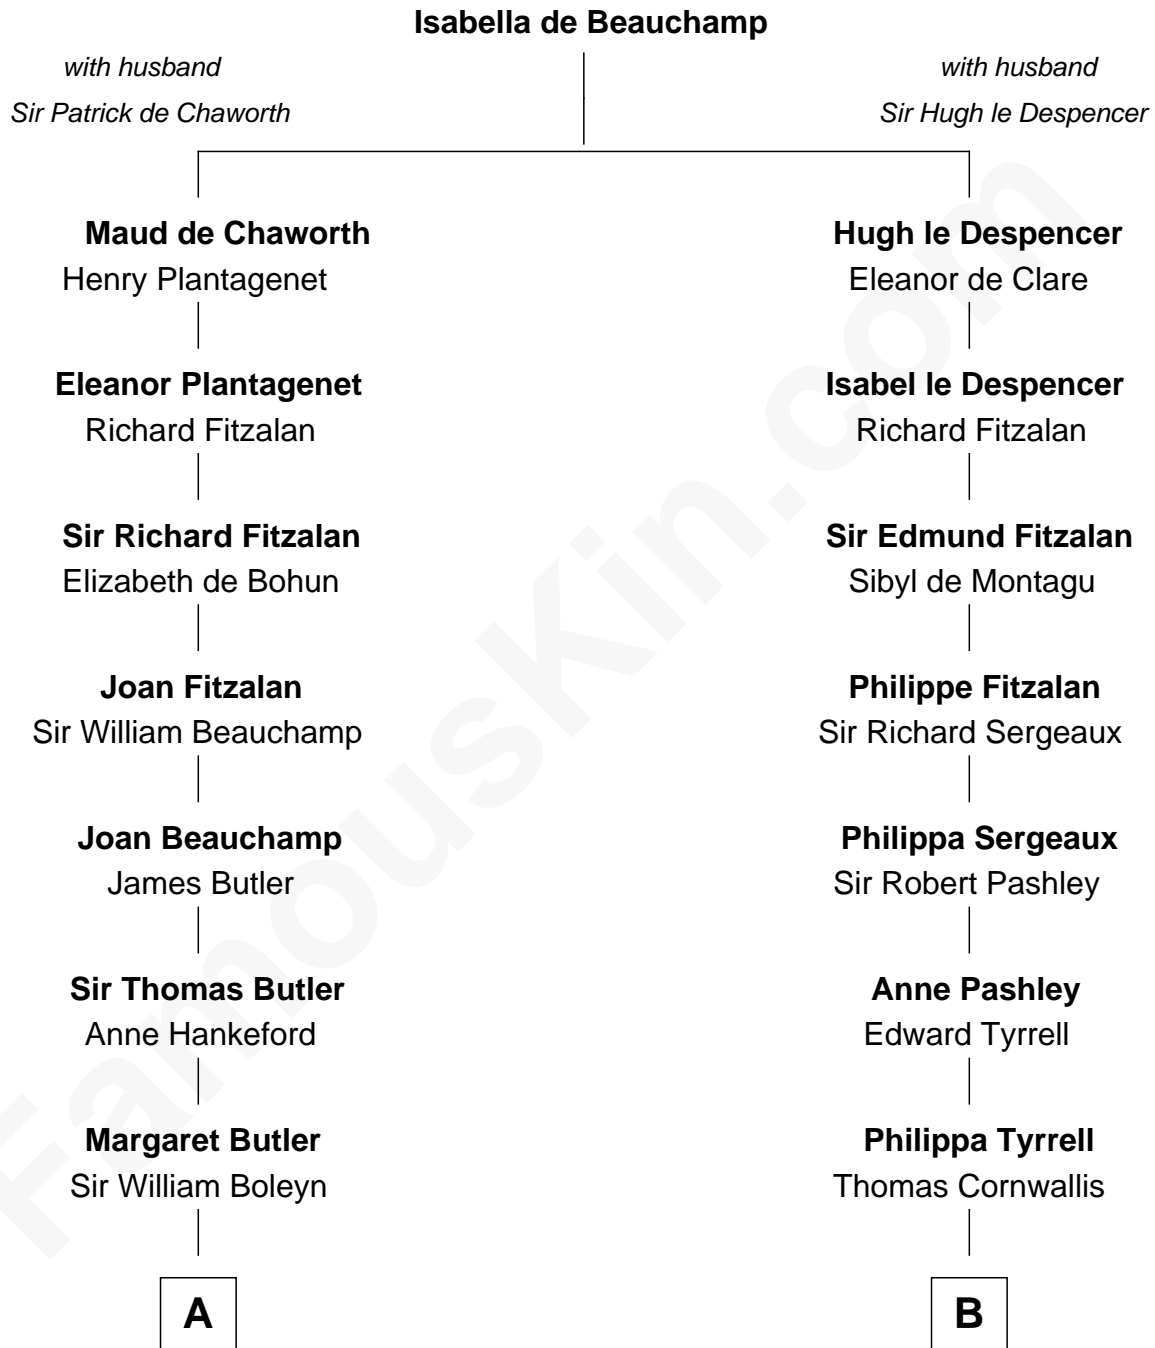

FamousKin.com

Relationship Chart of

Anne Boleyn

2nd Wife of King Henry VIII

8th cousin 12 times removed of

Ellen Louise (Axson) Wilson

First Lady of President Woodrow Wilson