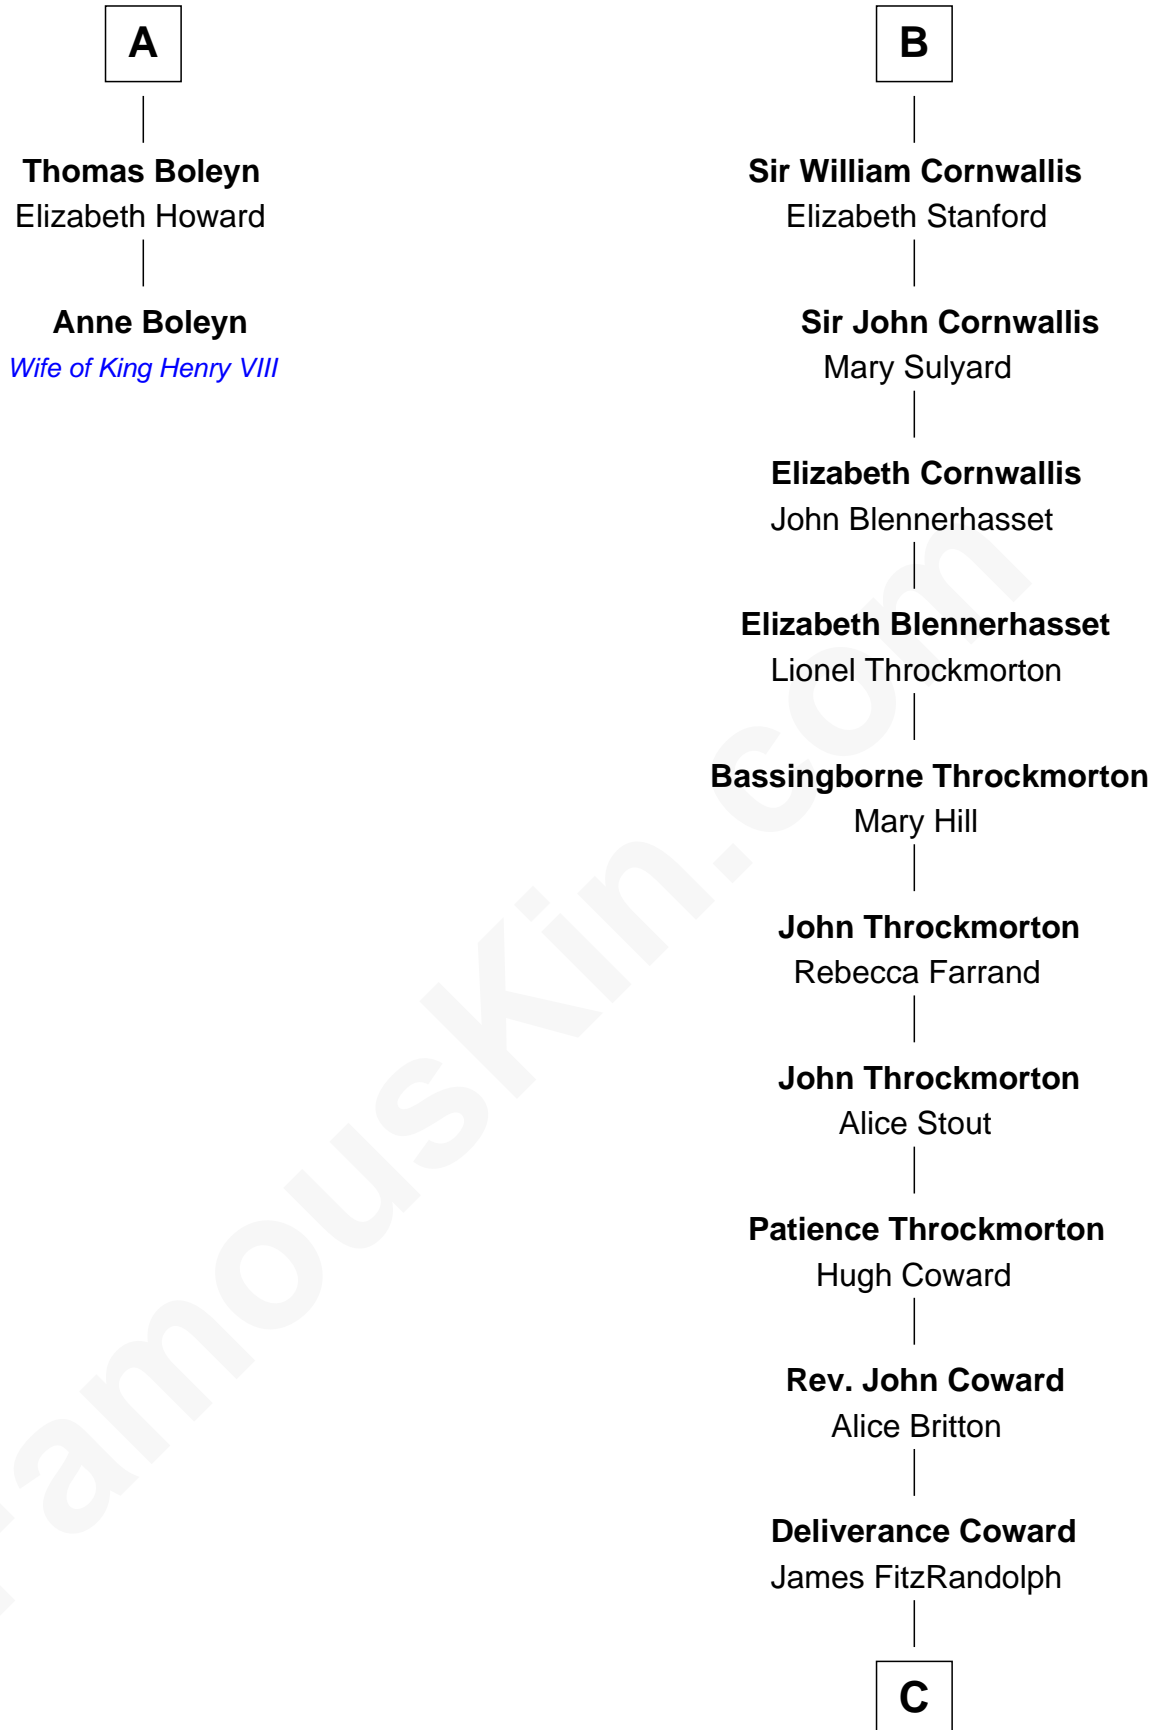

## Relationship Chart of

### Anne Boleyn

2nd Wife of King Henry VIII

8th cousin 12 times removed of

### Ellen Louise (Axson) Wilson

First Lady of President Woodrow Wilson

C

**Isaac FitzRandolph**

Eleanor Hunter

**Rebecca Longstreet FitzRandolph**

Rev. Isaac Stockton Keith Axson

**Rev. Samuel Edward Axson**